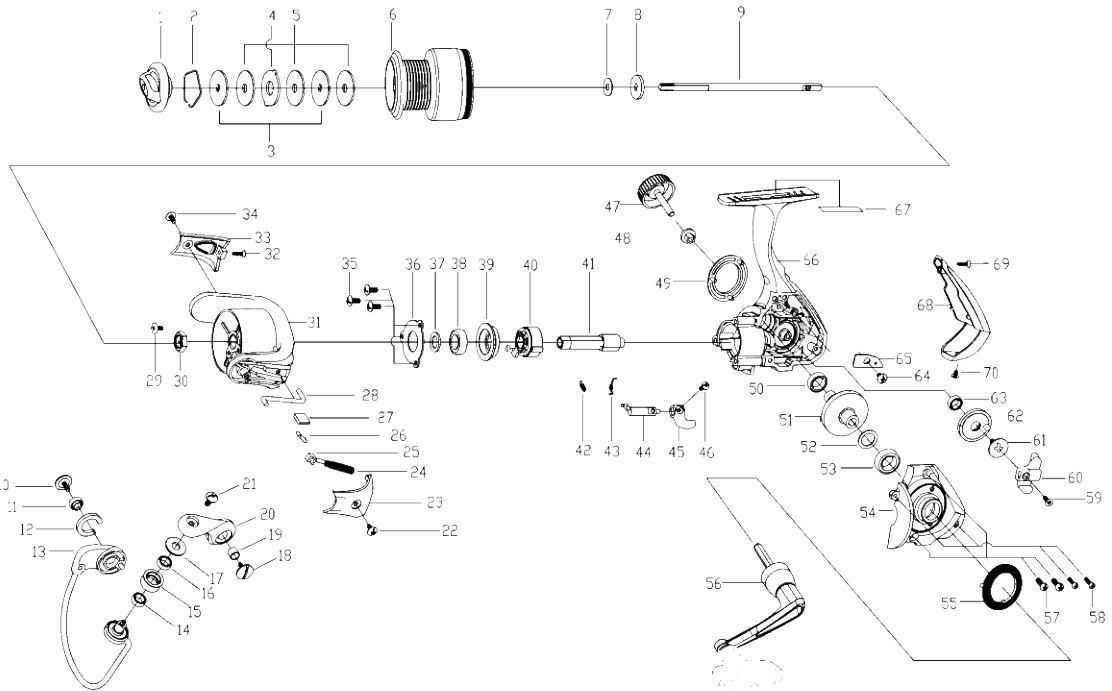

- 37 1114764
- 38 1085280
- 39 1115558
- 40 1102144
- 41 1118093
- 42 1102146
- 43 1111490
- 44 1102148
- 45 1243101
- 46 1092777
- 47 1188468
- 48 1092781
- 49 1243104
- 50 1092725
- 51 1188420
- 52 1085287
- 53 1085308
- 54 1243105
- 55 1243104
- 56 1243107
- 57 1085599
- 58 1126084
- 59 1085341
- 60 1118101
- 61 1188428
- 62 1188429
- 63 1098658
- 64 1119121
- 65 1118105
- 66 1243109
- 67 1117987
- 68 1243112
- 69 1117984
- 70 1102076

パ-ツID	パ-ツ名	価格
1243093	DRAG KNOB ASSY (C)	¥700
1085295	RETAINER RING	¥50
1085296	WASHER	¥50
1085297	WASHER	¥50
1085298	WASHER	¥50
1243094	FORGED SPOOL ASSY (C)	¥1,400
1102115	CLICK GEAR WASHER	¥160
1085271	CLICK GEAR	¥100
1118075	MAIN SHAFT	¥500
1102128	SCREW	¥100
1102129	BUSHING	¥50
1118077	BALANCE BLOCK (C)	¥50
1188396	BAIL ASSY (C)	¥700
1111909	BUSHING (C)	¥160
1092773	LINE ROLLER (C)	¥400
1118080	LINE ROLLER BUSHING	¥50
1192852	WASHER (C)	¥50
1102128	SCREW	¥100
1102065	BUSHING (1118094)	¥50
1243097	BAIL ARM (C)	¥250
1085322	SCREW	¥50
1092845	SCREW	¥50
1188452	ROTOR COVER (C)	¥250
1114721	SPRING	¥50
1085330	SLIDER	¥100
1102136	BAIL LEVER	¥100
1118084	BALANCE BLOCK	¥50
1118085	KICK LEVER	¥100
1085900	SCREW	¥50
1085273	ROTOR NUT	¥100
1243098	ROTOR (C)	¥1,200
1102139	SCREW S2000	¥50
1188462	ROTOR COVER (C)	¥250
1092845	SCREW	¥50
1092844	SCREW	¥50
1102143	BALL BEARING RETAINER	¥100
1114764	WASHER-AV S6000FD	¥50
1085280	BALL BEARING	¥600
1115558	BALL BEARING HOLDER (C)	¥200
1102144	ONE WAY CLUTCH BEARING	¥800
1118093	PINION GEAR	¥500
1102146	OWC BEARING SPRING	¥50
1111490	SPRING	¥50
1102148	ANTI-REVERSE LEVER	¥200
1243101	ANTI-REVERSE BUTTON (C)	¥200
1092777	SCREW	¥50
1188468	HANDLE SCREW CAP (C)	¥300
1092781	WASHER	¥100
1243104	COVER (C)	¥250