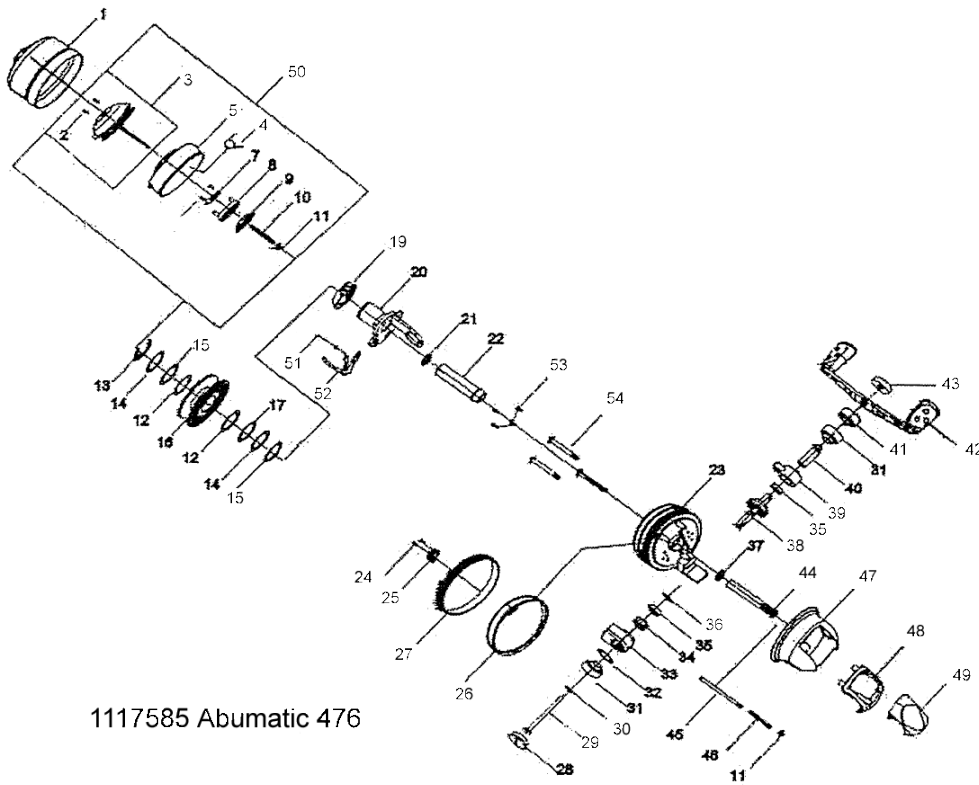

- 1 1101729
- 2 1101731
- 3 1101732
- 4 1101733
- 5 1101734
- 6 1101735
- 7 1101736
- 8 1101737
- 9 1101738
- 10 1101739
- 11 1101740
- 12 1101741
- 13 1101742
- 14 1101743
- 15 1101744
- 16 1101745
- 17 1101746
- 18 1101747
- 19 1101748
- 20 1101749
- 21 1101750
- 22 1101751
- 23 1101752
- 24 1101753
- 25 1101754
- 26 1101755

1117585 Abumatic 476

- 27 1101756
- 28 1101757
- 29 1101758
- 30 1101759
- 31 1101760
- 32 1101761
- 33 1101762
- 34 1101763
- 35 1101764
- 36 1101766
- 37 1101767
- 38 1101768
- 39 1101769
- 40 1101770
- 41 1101771
- 42 1101773
- 43 1101774
- 44 1101775
- 45 1101776
- 46 1101777
- 47 1101778
- 48 1101780
- 49 1101781
- 50 1101782
- 51 1101783
- 52 1101784
- 53 1101785
- 54 1101786

パーツID	パーツ名	価格
1101729	CONE ASSY ABU476 (C)	
1101731	CAM CONNECTION RETAINER SCREW	¥50
1101732	SNUBBER SUPPORT ASSY ABU476/1076 (C)	
1101733	ROTOR SWING ARM SPRING 2 ABU476/1076	
1101734	ROTOR SEMIS ABU476/1076 (C)	
1101735	CAM SCREW	¥50
1101736	CONNECTION SPACER	¥100
1101737	CAM CONNECTION RETAINER	¥100
1101738	PICK UP PIN CAM	¥100
1101739	MAIN SHAFT SPRING B ABU476/1076 (C)	
1101740	E RING	¥50
1101741	DRAG WASHER BRASS 2 ABU476/1076 (C)	
1101742	SPOOL RING (C)	¥200
1101743	DRAG SQUARED WASHER 2 ABU476/1076 (C)	
1101744	DRAG TEFLON ABU476/1076 (C)	
1101745	SPOOL ABU476/1076 (C)	
1101746	DRAG WASHER RED ABU476/1076 (C)	
1101747	DRAG SPRING WASHER ABU476/1076 (C)	
1101748	DRAG SUPPORT ABU476/1076 (C)	
1101750	PINION UP BALL BEARING	¥600
1101751	MAIN SHAFT BUSH ABU476/1076 (C)	
1101752	FRAME ABU476/1076 (C)	
1101753	OSCILLATION SCREW	¥50
1101754	OSCILLATOR ABU476/1076 (C)	
1101755	DRAG KNOB ABU476/1076 (C)	
1101756	DRAG KNOB RING ABU476/1076 (C)	¥160
1101757	HANDLE NUT	¥100
1101758	HANDLE SCREW (C)	¥200
1101759	HANDLE SCREW WASHER	¥100
1101760	HANDLE COVER	¥100
1101761	CLUTCH BB WASHER	¥50
1101762	MAIN GEAR STAND (B)	¥100
1101763	ONE WAY CLUTCH	¥700
1101764	MAIN GEAR BALL BEARING (BUSHING)	¥100
1101766	PINION WASHER	¥50
1101767	PINION DOWN BALL BEARING	¥600
1101768	MAIN GEAR ABU476/1076	
1101769	MAIN GEAR STAND (A)	¥100
1101770	HANDLE CONNECTION RETAINER	¥100
1101771	HANDLE SCREW WASHER	¥100
1101773	SINGLE HANDLE ASSEMBLY	¥500
1101774	HANDLE NUT COVER	¥100
1101775	PINION ABU476/1076 (C)	
1101776	MAIN SHAFT SLEEVE ABU476/1076 (C)	
1101777	MAIN SHAFT SPRING A ABU476/1076 (C)	
1101778	GEAR BOX COVER ABU 476 (C)	
1101780	THUMB BUTTON SUPPORT ABU476/1076 (C)	¥160
1101781	THUMB BUTTON ASSY ABU476/1076	¥600
1101782	ROTOR ASSY ABU476/1076	
1101783	SPOOL CLICK SPRING SCREW (C)	¥160
1101784	DRAG CLICKER	¥50

パーツID	パーツ名	価格
1101785	STAND SCREW 4 ABU476/1076 (C)	
1101786	GEAR BOX COVER SCREW (A) (SAME AS 110