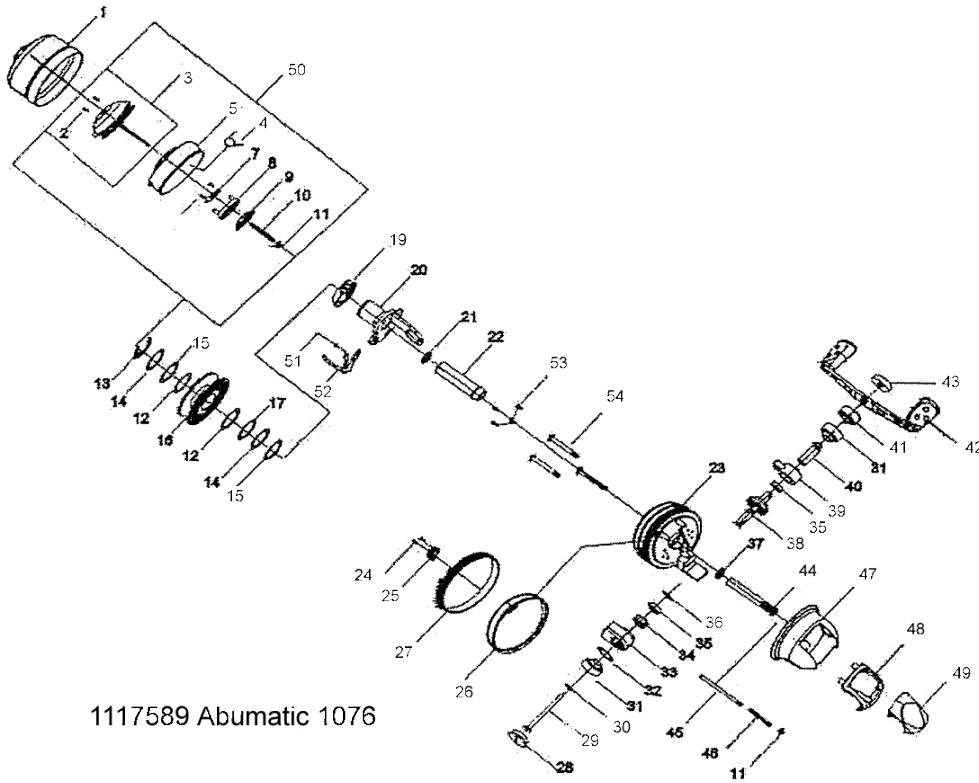

- 1 1101730
- 2 1101731
- 3 1101732
- 4 1101733
- 5 1101734
- 6 1101735
- 7 1101736
- 8 1101737
- 9 1101738
- 10 1101739
- 11 1101740
- 12 1101741
- 13 1101742
- 14 1101743
- 15 1101744
- 16 1101745
- 17 1101746
- 18 1101747
- 19 1101748
- 20 1101749
- 21 1101750
- 22 1101751
- 23 1101752
- 24 1101753
- 25 1101754

- 26 1101755
- 27 1101756
- 28 1101757
- 29 1101758
- 30 1101759
- 31 1101760
- 32 1101761
- 33 1101762
- 34 1101763
- 35 1101785
- 36 1101786
- 37 1101787
- 38 1101768
- 39 1101769
- 40 1101770
- 41 1101771
- 42 1101772
- 43 1101774
- 44 1101775
- 45 1101776
- 46 1101777
- 47 1101779
- 48 1101780
- 49 1101781
- 50 1101782
- 51 1101783
- 52 1101784
- 53 1101785
- 54 1101786

1117589 Abumatic 1076

パーツID	パーツ名	価格
1101730	CONE ASSY ABU 1076 (C)	
1101731	CAM CONNECTION RETAINER SCREW	¥50
1101732	SNUBBER SUPPORT ASSY ABU476/1076 (C)	
1101733	ROTOR SWING ARM SPRING 2 ABU476/1076	
1101734	ROTOR SEMIS ABU476/1076 (C)	
1101735	CAM SCREW	¥50
1101736	CONNECTION SPACER	¥100
1101737	CAM CONNECTION RETAINER	¥100
1101738	PICK UP PIN CAM	¥100
1101739	MAIN SHAFT SPRING B ABU476/1076 (C)	
1101740	E RING	¥50
1101741	DRAG WASHER BRASS 2 ABU476/1076 (C)	
1101742	SPOOL RING (C)	¥200
1101743	DRAG SQUARED WASHER 2 ABU476/1076 (C)	
1101744	DRAG TEFLON ABU476/1076 (C)	
1101745	SPOOL ABU476/1076 (C)	
1101746	DRAG WASHER RED ABU476/1076 (C)	
1101747	DRAG SPRING WASHER ABU476/1076 (C)	
1101748	DRAG SUPPORT ABU476/1076 (C)	
1101749	SPOOL OSCILLATOR ABU476/1076 (C)	
1101750	PINION UP BALL BEARING	¥600
1101751	MAIN SHAFT BUSH ABU476/1076 (C)	
1101752	FRAME ABU476/1076 (C)	
1101753	OSCILLATION SCREW	¥50
1101754	OSCILLATOR ABU476/1076 (C)	
1101755	DRAG KNOB ABU476/1076 (C)	
1101756	DRAG KNOB RING ABU476/1076 (C)	¥160
1101757	HANDLE NUT	¥100
1101758	HANDLE SCREW (C)	¥200
1101759	HANDLE SCREW WASHER	¥100
1101760	HANDLE COVER	¥100
1101761	CLUTCH BB WASHER	¥50
1101762	MAIN GEAR STAND (B)	¥100
1101763	ONE WAY CLUTCH	¥700
1101785	STAND SCREW 4 ABU476/1076 (C)	
1101766	PINION WASHER	¥50
1101767	PINION DOWN BALL BEARING	¥600
1101768	MAIN GEAR ABU476/1076	
1101769	MAIN GEAR STAND (A)	¥100
1101770	HANDLE CONNECTION RETAINER	¥100
1101771	HANDLE SCREW WASHER	¥100
1101772	DOUBLE HANDLE ASSY ABU1076	¥600
1101774	HANDLE NUT COVER	¥100
1101775	PINION ABU476/1076 (C)	
1101776	MAIN SHAFT SLEEVE ABU476/1076 (C)	
1101777	MAIN SHAFT SPRING A ABU476/1076 (C)	
1101779	GEAR BOX COVER ABU 1076 (C)	
1101780	THUMB BUTTON SUPPORT ABU476/1076 (C)	¥160
1101781	THUMB BUTTON ASSY ABU476/1076	¥600
1101782	ROTOR ASSY ABU476/1076	
1101783	SPOOL CLICK SPRING SCREW (C)	¥160

パーツID	パーツ名	価格
1101784	DRAG CLICKER	¥50
1101785	STAND SCREW 4 ABU476/1076 (C)	
1101786	GEAR BOX COVER SCREW (A) (SAME AS 110