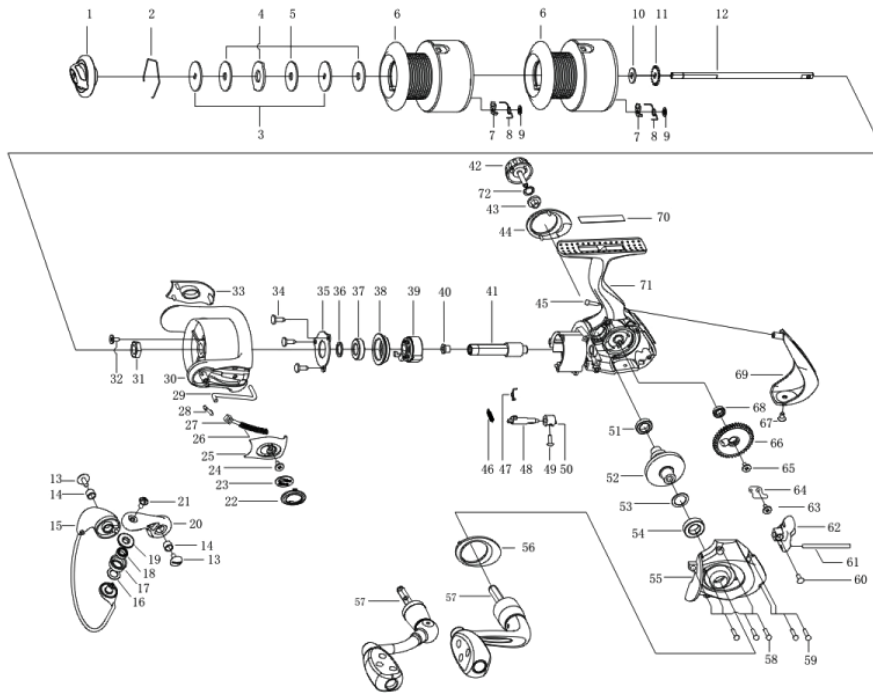

- 1 1117941
- 2 1085295
- 3 1085296
- 4 1085297
- 5 1085298
- 6 1117943
- 6 1117945
- 7 1117946
- 8 1117947
- 9 1117948
- 10 1117949
- 11 1085271
- 12 1117950
- 13 1117951
- 14 1102129
- 15 1117953
- 16 1117954
- 17 1120885
- 18 1110172
- 19 1117956
- 20 1117958
- 21 1117959
- 22 1117960
- 23 1117961
- 24 1092783
- 25 1117963
- 26 1119669
- 27 1085330
- 28 1102136
- 29 1102134
- 30 1117965
- 31 1119120
- 32 1085900
- 33 1117967
- 34 1092844
- 35 1102143
- 36 1102186

# Cardinal 302M

パーツID	パーツ名	価格
1117941	DRAG KNOB ASSY C302	¥700
1085295	RETAINER RING	¥50
1085296	WASHER	¥50
1085297	WASHER	¥50
1085298	WASHER	¥50
1117943	SPOOL ALUM ASSY (INCLUDES 7,8,9)	¥1,400
1117945	SPOOL GRAPHITE ASSY (INCLUDES 7,8,9)	¥500
1117946	要確認)CLICK GEAR C102/C302	¥50
1117947	CLICK SPRING C102/C302	¥50
1117948	O- RING RETAINER	¥50
1117949	CLICK GEAR WASHER C102/302	¥50
1085271	CLICK GEAR	¥100
1117950	MAIN SHAFT C102/302	¥500
1117951	SCREW C102/302	¥50
1102129	BUSHING	¥50
1117953	BAIL ASSY C302	¥700
1117954	WASHER C102/302	¥50
1120885	LINE ROLLER	
1110172	BALL BEARING	¥600
1117956	LINE ROLLER BUSHING C102/302	¥50
1117958	BAIL ARM C302	¥250
1117959	SCREW	¥50
1117960	ROTOR SLICE C102/302	¥100
1117961	DECORATION RING C102/302	¥50
1092783	SCREW	¥50
1117963	ROTOR COVER C302	¥250
1119669	SPRING C102/C302	¥50
1085330	SLIDER	¥100
1102136	BAIL LEVER	¥100
1102134	BALL LEVER	¥100
1117965	ROTOR C302	¥1,200
1119120	ROTOR NUT	¥100
1085900	SCREW	¥50
1117967	ROTOR COVER C302	¥250
1092844	SCREW	¥50
1102143	BALL BEARING RETAINER	¥100
1102186	WASHER	¥50
1085280	BALL BEARING	¥600
1115558	BALL BEARING HOLDER (C)	¥200
1109434	ONE WAY CLUTCH BEARING	¥800
1118126	SLEEVE (C)	¥50
1117968	PINION GEAR	¥500
1117970	HANDLE SCREW CAP C302	¥300
1092781	WASHER	¥100
1117972	DECORATION RING C302 (C)	¥250
1102090	SCREW	¥50
1102146	OWC BEARING SPRING	¥50
1102147	SPRING	¥50
1102148	ANTI-REVERSE LEVER	¥200
1092777	SCREW	¥50
1117974	ANTI-REVERSE BUTTON C302	¥200