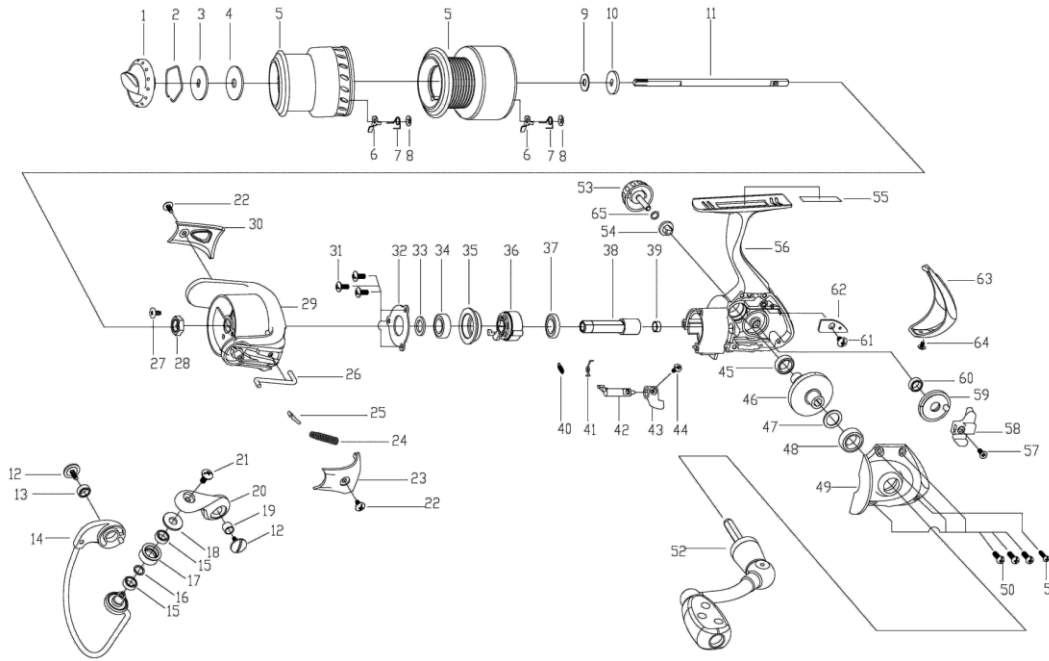

- 33 1102096
- 34 1085544
- 35 1121934
- 36 1121938
- 37 1085544
- 38 1121639
- 39 1121640
- 40 1121641
- 41 1102080
- 42 1121642
- 43 1138212
- 44 1092777
- 45 1085552
- 46 1121643
- 47 1085551
- 48 1085552
- 49 1133008
- 50 1121645
- 51 1118100
- 52 1133009
- 53 1133010
- 54 1102098
- 55 1117987
- 56 1133011
- 57 1121647
- 58 1121648
- 59 1121649
- 60 1121650
- 61 1118106
- 62 1121651
- 63 1133012
- 64 1092710
- 65 1120981

パ-ツID	パ-ツ名	価格
1132999	DRAG KNOB ASSY	¥700
1085295	RETAINER RING	¥50
1085296	WASHER	¥50
1085298	WASHER	¥50
1133000	SPOOL ALUM ASSY (C)	¥1,200
1133001	SPOOL ALUM SPARE (C)	¥1,200
1118000	要確認)CLICK GEAR C100UL/C300UL/C101/C30	¥50
1118001	要確認)CLICK SPRING C100UL/C300UL/C101/C	¥50
1117948	O- RING RETAINER	¥50
1102056	CLICK GEAR WASHER	¥50
1085271	CLICK GEAR	¥100
1121627	MAIN SHAFT	¥500
1117951	SCREW C102/302	¥50
1110172	BALL BEARING	¥600
1133002	BAIL ASSY (C)	¥700
1121629	BALL BEARING FOR C501 - ITEM 15	¥600
1109607	BUSHING- AVOCET PRO 1000PF	¥50
1133003	LINE ROLLER (C)	¥400
1118013	LINE ROLLER BUSHING C100UL/C300UL/C101/	¥50
1121631	LINE ROLLER BUSHING	¥50
1133004	BAIL ARM (C)	¥250
1117959	SCREW	¥50
1092845	SCREW	¥50
1133005	ROTOR COVER (C)	¥250
1121634	SPRING	¥50
1085540	BAIL LEVER	¥100
1121635	KICK LEVER	¥100
1085900	SCREW	¥50
1085606	ROTOR NUT	¥100
1133006	ROTOR (C)	¥1,200
1133007	ROTOR COVER (C)	¥250
1092777	SCREW	¥50
1102077	BALL BEARING RETAINER	¥100
1102096	WASHER	¥50
1085544	BALL BEARING	¥600
1121934	BALL BEARING HOLDER FOR C501	¥200
1121938	ONE WAY CLUTCH BEARING (C)	
1085544	BALL BEARING	¥600
1121639	PINION GEAR	¥500
1121640	BUSHING	¥50
1121641	OWC BEARING SPRING	¥50
1102080	SPRING	¥50
1121642	A/R LEVER	¥200
1138212	ANTI-REVERSE BUTTON (C)	¥200
1092777	SCREW	¥50
1085552	BALL BEARING	¥600
1121643	DRIVE GEAR C501 - ITEM 46	¥500
1085551	BUSHING	¥50
1085552	BALL BEARING	¥600
1133008	BODY COVER (C)	¥400
1121645	SCREW (C)	¥160