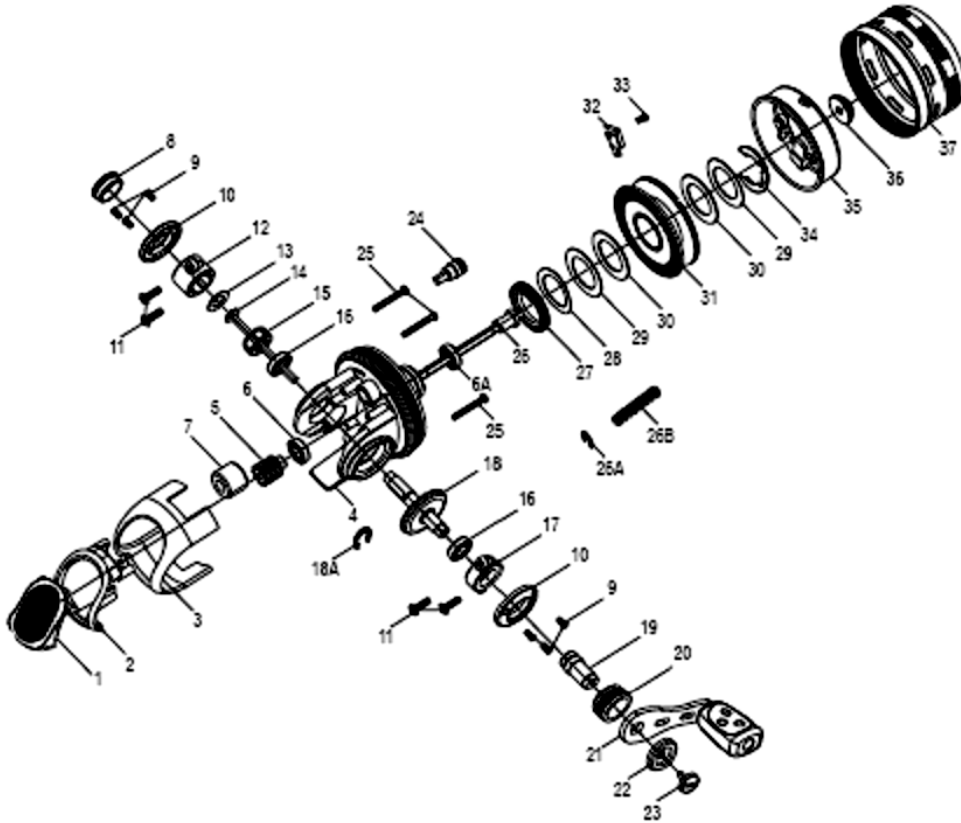

- 1 1143802
- 2 1143803
- 3 1143813
- 4 1143814
- 5 1143771
- 6 1101767
- 7 1143772
- 8 1143774
- 9 1143838
- 10 1143776
- 11 1143777
- 12 1143778
- 13 1101761
- 14 1143806
- 15 1101763
- 16 1101764
- 17 1143779
- 18 1143807
- 18A 1143890

- 19 1143781
- 20 1143782
- 21 1143783
- 22 1143784
- 23 1143785
- 24 1143786
- 25 1143787
- 26 1143788
- 26A 1143891
- 26B 1143892
- 27 1143808
- 28 1143790
- 29 1143791
- 30 1143889
- 31 1143809
- 32 1143810
- 33 1101783
- 34 1101742
- 35 1143815
- 36 1135795
- 37 1143816

パーツID	パーツ名	価格
1143802	THUMB BUTTON (C)	¥600
1143803	THUMB BUTTON SUPPORT (C)	¥400
1143813	GEAR BOX COVER (C)	
1143814	BODY (C)	
1143771	PINION (C)	¥500
1101767	PINION DOWN BALL BEARING	¥600
1143772	PINION BUSHING (C)	¥200
1143774	HANDLE COVER (C)	¥300
1143838	HANDLE NUT SCREW (C)	
1143776	HANDLE NUT (C)	¥300
1143777	BALL BEARING SCREW (C)	¥160
1143778	CLUTCH BB SUPPORT (C)	¥400
1101761	CLUTCH BB WASHER	¥50
1143806	HANDLE SCREW (C)	¥200
1101763	ONE WAY CLUTCH	¥700
1101764	MAIN GEAR BALL BEARING (BUSHING)	¥100
1143779	BB SUPPORT (C)	¥400
1143807	MAIN GEAR (C)	¥500
1143890	E-CLIP (C)	¥160
1143781	HANDLE CONNECT SEAT (C)	¥300
1143782	HANDLE SPACE (C)	¥400
1143783	HANDLE (C)	¥1,500
1143784	HANDLE PROTECTED COVER (C)	¥300
1143785	HANDLE PROTECTED COVER SCREW (C)	¥200
1143786	DRAG IDLER GEAR (C)	¥300
1143787	THUMB BUTTON SUPPORT SCREW (C)	¥200
1143788	MAIN SHAFT (C)	¥500
1143891	E-CLIP (C)	¥160
1143892	MAIN SHAFT SPRING (C)	¥160
1143808	IDLER GEAR (C)	¥300
1143790	DRAG SPRING WASHER (C)	¥160
1143791	DRAG SQUARED WASHER (C)	¥160
1143889	DRAG WASHER (C)	¥160
1143809	SPOOL	¥500
1143810	SPOOL CLICK SPRING (C)	¥200
1101783	SPOOL CLICK SPRING SCREW (C)	¥160
1101742	SPOOL RING (C)	¥200
1143815	ROTOR ASSY	¥700
1135795	ROTOR NUT	¥200
1143816	CONE ASSY	¥700