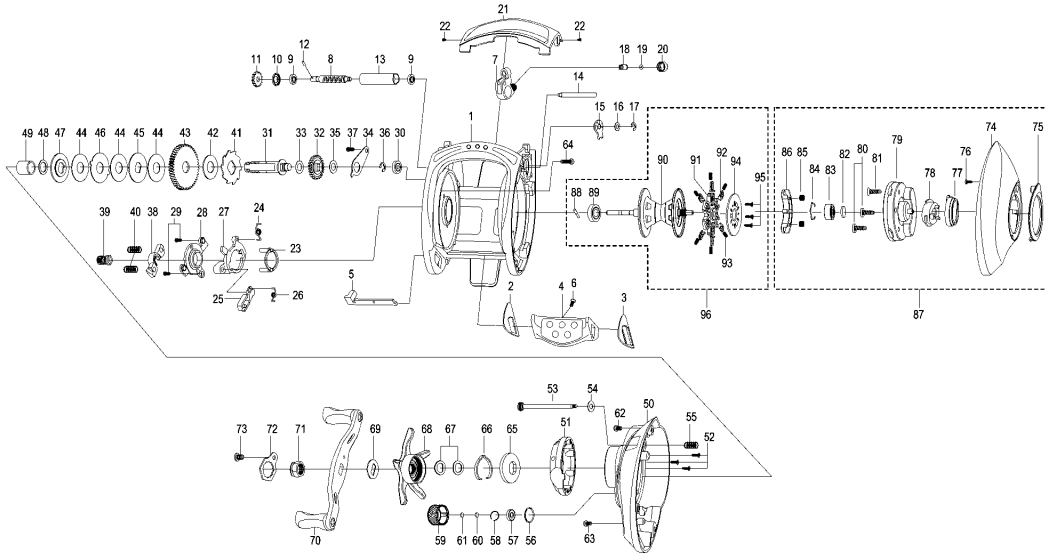

- 1 1200004
- 2 1125801
- 3 1125802
- 4 1185697
- 5 1127696
- 6 1124746
- 7 1185690
- 8 1125805
- 9 1185692
- 10 1125730
- 11 1125732
- 12 1125733
- 13 1124748
- 14 1125799
- 15 1125734
- 16 1185695
- 17 1124201
- 18 1125806
- 19 1125736
- 20 1144189
- 21 1185698
- 22 1125738
- 23 1125739
- 24 1200009
- 25 1127697
- 26 1127301
- 27 1127698
- 28 1127700
- 29 1125744
- 30 1185700
- 31 1200011
- 32 1125748
- 33 1125747
- 34 1125750
- 35 1125749
- 36 1124201
- 37 1125752
- 38 1127703
- 39 1200012
- 40 1116237
- 41 1189341
- 42 1125757
- 43 1200013
- 44 1125760
- 45 1125761
- 46 1125762
- 47 1125763
- 48 1144185

- 49 1185704
- 50 1200015
- 51 1185709
- 52 1185710
- 53 1185713
- 54 1133903
- 55 1125775
- 56 1185714
- 57 1185715
- 58 1185716
- 59 1185771
- 60 1125777
- 61 1125770
- 62 1125776
- 63 1125777
- 64 1185718
- 65 1185796
- 66 1125780
- 67 1117208
- 68 1200023
- 69 1185798
- 70 1200026
- 71 1200028
- 72 1200030
- 73 1200031
- 74 1200033
- 75 1185730
- 76 1144221
- 77 1185731
- 78 1185732
- 79 1185734
- 80 1185735
- 81 1125796
- 82 1125797
- 83 1187620
- 84 1104790
- 85 1185737
- 86 1185739
- 87 1200037
- 88 1187619
- 89 1187620
- 90 1187898
- 91 1187900
- 92 1187888
- 93 1187892
- 94 1187902
- 95 1187891
- 96 1185727

Please specify reel model number and number at the bottom of the frame when ordering parts.

PATRIARCH71LPCH-L 19 00

1185304

34-12688-0

パーツID	パーツ名	価格
1125775	SPRING	¥50
1185714	O-RING	¥50
1185715	OB))BALL BEARING (K)	¥1,200
1185716	OB))BEARING RETAINER(C-RING)	¥50
1185717	OB))CAST CONTROL CAP ASSEMBLY	¥1,000
1125771	RUBBER WASHER	¥50
1125770	FRICTION WASHER	¥50
1125776	SCREW	¥50
1125777	SCREW	¥50
1185718	RIGHT SIDE COVER SCREW (K)	¥50
1185796	CLICK PLATE	¥150
1125780	CLICK SPRING	¥70
1117208	SPRING WASHER 5600EXT BCAST	¥50
1200023	OB))STAR DRAG (K)	¥2,000
1185798	HANDLE WASHER	¥50
1200026	OB))HANDLE ASSY	¥4,000
1200028	OB))HANDLE NUT	¥200
1200030	OB))HANDLE RETAINER	¥150
1200031	HANDLE NUT RETAINER SCREW	¥50
1200033	OB))R/S COVER (K)	¥3,500
1185730	OB))LEFT SIDE COVER PLATE (K)	¥300
1144221	SCREW (K)	¥160
1185731	OB))CONTROL DIAL ASSEMBLY (K)	¥300
1185732	SILDE CAM (K) (J31381)	¥200
1185734	OB))SPOOL COVER(LP) (K)	¥1,500
1185735	SPOOL COVER SCREW(*2)(LP) (K)	¥160
1125796	SCREW	¥50
1125797	WASHER	¥50
1187620	SPOOL BALL BEARING 5X11X4 (K)	¥800
1104790	RING	¥50
1185737	MAGNET HOLDER SPRING (K)	¥160
1185739	MAGNET HOLDER (K)	¥800
1200037	OB))PALMING SIDE COMPLETE (K)	¥10,300
1187619	SPOOL SHAFT PIN (K)	¥200
1187620	SPOOL BALL BEARING 5X11X4 (K)	¥800
1187898	OB))SPOOL	¥2,200
1187900	BRAKE SHOE HOLDER(LP) (K)	¥300
1187888	BRAKE SHOE (K)	¥50
1187892	BRAKE SHOE SPRING (K)	¥50
1187902	OB))MAGNET PLATE(LP) (K)	¥300
1187891	SCREW (K)	¥50
1185727	OB))SPOOL ASSEMBLY(LP)	¥4,500
1200004	OB))FRAME ASSEMBLY (K)	¥4,000
1125801	SLIDE WASHER	¥100
1125802	SLIDE WASHER	¥100
1185697	OB))CLUTCH BAR ASSEMBLY(LP) (K)	¥500
1127696	THUMBAR SHAFT	¥150
1124746	THUMBAR SCREW	¥50
1185690	LINE GUIDE ASSEMBLY (K)	¥500