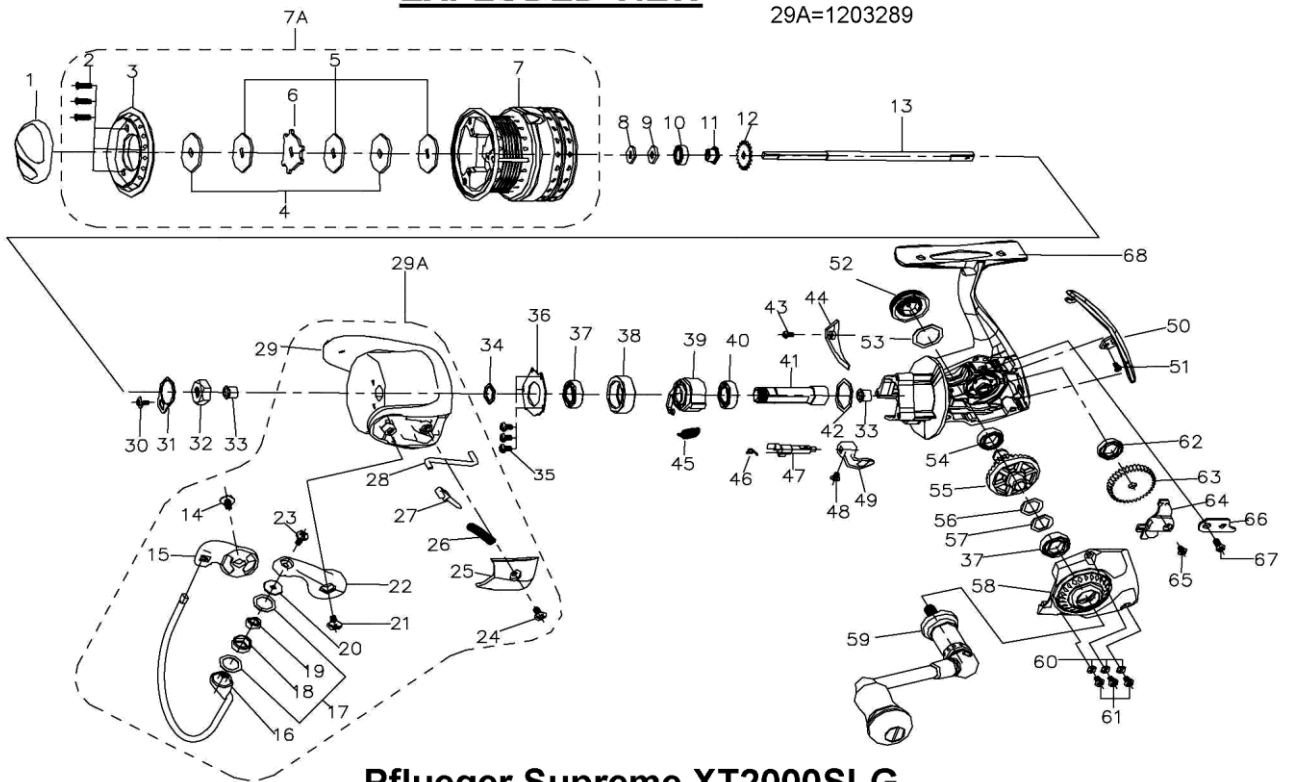

EXPLODED VIEW

7A=1203287

29A=1203289

Pflueger Supreme XT2000SLG

パーツID	パーツ名	価格
1	1201809 DRAG KNOB ASSY	¥800
2	1201810 SCREW (C)	¥50
3	1203285 SPOOL LIP (C)	¥1,200
4	1201812 KEY WASHER (C)	¥100
5	1201813 DRAG WASHER (C)	¥50
6	1201814 EARED WASHER (C)	¥100
7	1203286 SPOOL SUB-ASSY (C)	¥1,800
	1203287 COMPLETE SPOOL (C)	¥4,100
8	1201817 CLICK GEAR WASHER (C)	¥50
9	1201818 MAIN SHAFT WASHER (C)	¥200
10	1201819 BEARING 10X6X3 (C)	¥800
11	1201820 SLEEVE (C)	¥400
12	1201821 CLICK GEAR (C)	¥200
13	1201822 MAINSHAFT (C)	¥800
14	1201823 SCREW	¥100
15	1201824 BAIL HOLDER	¥300
16	1201825 BAIL WIRE ASSY	¥1,000
17	1201826 LINE ROLLER WASHER	¥50
18	1201827 LINE ROLLER (C)	¥500
19	1201828 BEARING 7X4X2.5 (C)	¥600
20	1201829 LINE ROLLER COLLAR (C)	¥200
21	1201830 SCREW (C)	¥200
22	1201831 BAIL ARM (C)	¥300
23	1201832 LINE ROLLER SCREW (C)	¥200
24	1201833 BAIL ARM COVER SCREW (C)	¥160
25	1201834 BAIL ARM COVER (C)	¥200
26	1201835 BAIL ARM SPRING (C)	¥160
27	1201836 BAIL ARM GUIDE	¥100
28	1201837 TRIP PLUNGER (C)	¥200
29	1201838 ROTOR SUB-ASSY (C)	¥1,200
	1201839 COMPLETE ROTOR (C)	¥5,500
30	1201840 SCREW (C)	¥160
31	1201841 ROTOR NUT WASHER (C)	¥200
32	1201842 ROTOR NUT	¥100
33	1201843 PINION BUSHING (C)	¥160
34	1201844 CLUTCH WASHER (C)	¥160
35	1201845 SCREW (C)	¥50
36	1201846 BEARING COVER (C)	¥200
37	1201847 BEARING (C)	¥600
38	1201848 BEARING SLEEVE (C)	¥300
39	1201849 ONE WAY CLUTCH (C)	¥800
40	1201850 BEARING (C)	¥600
41	1203290 PINION GEAR (C)	¥500
42	1201852 WASHER (C)	¥100
43	1201853 SCREW (C)	¥160
44	1201854 N-R CAM (C)	¥200
45	1201855 CLUTCH SPRING	¥50
46	1201856 N-R LEVER SPRING (C)	¥160
47	1201857 N-R LEVER SHAFT (C)	¥200
48	1201858 N-R LEVER SCREW (C)	¥160
49	1201859 N-R LEVER (C)	¥200