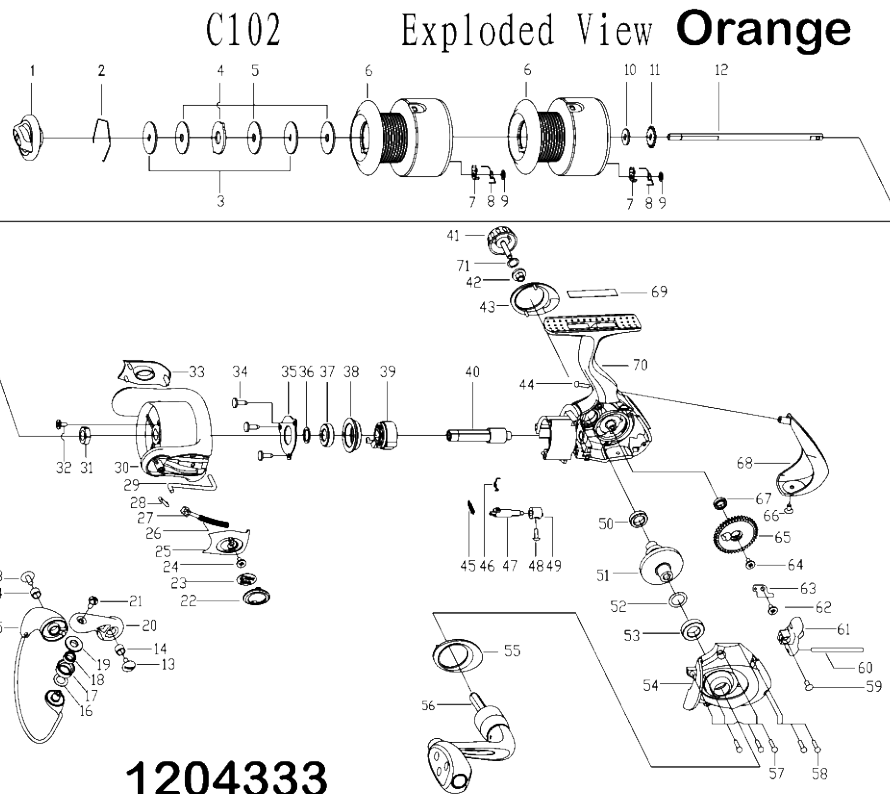

- 1 1205369
- 2 1085295
- 3 1085296
- 4 1085297
- 5 1085298
- 6 1117942
- 6 1117944
- 7 1117946
- 8 1117947
- 9 1117948
- 10 1117949
- 11 1085271
- 12 1117950
- 13 1117951
- 14 1102129
- 15 1205370
- 16 1117954
- 17 1120885
- 18 1110172
- 19 1117956
- 20 1205371
- 21 1117959
- 22 1117960
- 23 1117961
- 24 1092783
- 25 1117962
- 26 1119669
- 27 1085330
- 28 1102136
- 29 1102134
- 30 1205372
- 31 1119120
- 32 1085900
- 33 1117966
- 34 1092844
- 35 1102143

パーツID	パーツ名	価格
1205369	DRAG KNOB ASSY-C102 ORANGE (C)	¥700
1085295	RETAINER RING	¥50
1085296	WASHER	¥50
1085297	WASHER	¥50
1085298	WASHER	¥50
1117942	SPOOL ALUM ASSY	¥1,200
1117944	SPOOL GRAPHITE ASSY	¥500
1117946	要確認)CLICK GEAR C102/C302	¥50
1117947	CLICK SPRING C102/C302	¥50
1117948	O- RING RETAINER	¥50
1117949	CLICK GEAR WASHER C102/302	¥50
1085271	CLICK GEAR	¥100
1117950	MAIN SHAFT C102/302	¥500
1117951	SCREW C102/302	¥50
1102129	BUSHING	¥50
1205370	BAIL ASSY-C102 ORANGE (C)	¥700
1117954	WASHER C102/302	¥50
1120885	LINE ROLLER	
1110172	BALL BEARING	¥600
1117956	LINE ROLLER BUSHING C102/302	¥50
1205371	BAIL ARM-C102 ORANGE (C)	¥250
1117959	SCREW	¥50
1117960	ROTOR SLICE C102/302	¥100
1117961	DECORATION RING C102/302	¥50
1092783	SCREW	¥50
1117962	ROTOR COVER	¥250
1119669	SPRING C102/C302	¥50
1085330	SLIDER	¥100
1102136	BAIL LEVER	¥100
1102134	BALL LEVER	¥100
1205372	ROTOR-C102 ORANGE (C)	¥1,200
1119120	ROTOR NUT	¥100
1085900	SCREW	¥50
1117966	ROTOR COVER	¥250
1092844	SCREW	¥50
1102143	BALL BEARING RETAINER	¥100
1102186	WASHER	¥50
1085280	BALL BEARING	¥600
1115558	BALL BEARING HOLDER (C)	¥200
1109434	ONE WAY CLUTCH BEARING	¥800
1117968	PINION GEAR	¥500
1205373	HANDLE SCREW CAP-C102 ORANGE (C)	¥300
1092781	WASHER	¥100
1117971	DECORATION RING	¥250
1102090	SCREW	¥50
1102146	OWC BEARING SPRING	¥50
1102147	SPRING	¥50
1102148	ANTI-REVERSE LEVER	¥200
1092777	SCREW	¥50
1205374	ANTI-REVERSE BUTTON-C102 ORANGE (C)	¥200
1092725	BALL BEARING	¥600