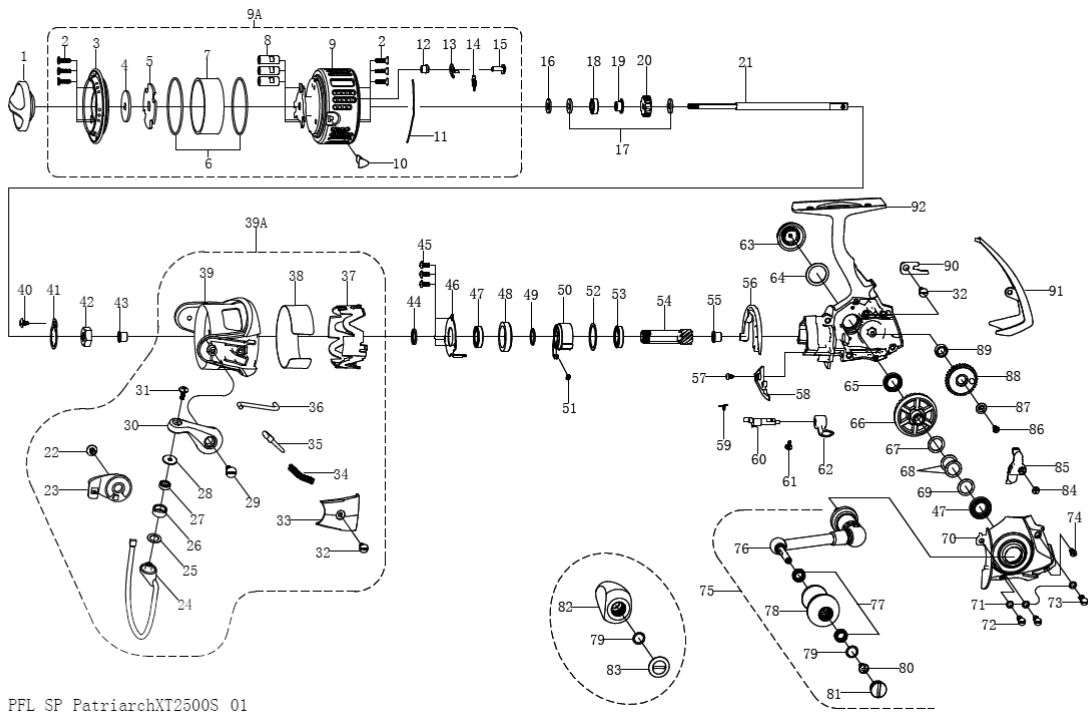

- 1 1241699
- 2 1205814
- 3 1270803
- 4 1216560
- 5 1241701
- 6 1216589
- 7 1241702
- 8 1241703
- 9 1270804
- 9A 1270805
- 10 1216522
- 11 1216569
- 12 1241706
- 13 1241707
- 14 1214415
- 15 1210704
- 16 1201745
- 17 1200833
- 18 1200773
- 19 1216571
- 20 1241708
- 21 1241709
- 22 1216538
- 23 1270806
- 24 1270807
- 25 1200780
- 26 1201827
- 27 1216531
- 28 1270808
- 29 1216532
- 30 1270809
- 31 1205887
- 32 1216555
- 33 1270810
- 34 1201763
- 35 1200851
- 36 1241715
- 37 1270811
- 38 1270812
- 39 1270813
- 39A 1270814
- 40 1201840
- 41 1201841
- 42 1201771
- 43 1225178
- 44 1216633
- 45 1201774

PFL SP PatriarchXT2500S 01

- 46 1216576
- 47 1216541
- 48 1241718
- 49 1216577
- 50 1223660
- 51 1201855
- 52 1201852
- 53 1241719
- 54 1270815
- 55 1205958
- 56 1216579
- 57 1201853
- 58 1201784
- 59 1201786
- 60 1201787
- 61 1205959
- 62 1241720
- 63 1201793
- 64 1201863
- 65 1216546
- 66 1270816
- 67 1200798
- 68 1200876
- 69 1200878
- 70 1270817
- 71 1216550
- 72 1216551
- 73 1216638
- 74 1216637
- 75 1201800
- 76 1241823
- 77 1216643
- 78 1241726
- 79 1241727
- 80 1241728
- 81 1241729
- 82 1270818
- 83 1270819
- 84 1201875
- 85 1216583
- 86 1216640
- 87 1216641
- 88 1241392
- 89 1216643
- 90 1216586
- 91 1216585
- 92 1270820

パーツID	パーツ名	価格
1241699	DRAG KNOB ASSY (C)	¥800
1205814	SCREW (C)	¥160
1270803	SPOOL RING (C)	¥1,200
1216560	KEY WASHER (C)	¥160
1241701	DRAG WASHER (C)	¥200
1216589	RUBBER RING (C)	¥160
1241702	SPOOL NECK (C)	¥800
1241703	SPOOL COLUMN (C)	¥200
1270804	SPOOL SUB-ASSY (C)	¥1,800
1270805	COMPLETE SPOOL VENTED (C)	¥7,200
1216522	LINE CLIP (C)	¥200
1216569	LINE CLIP SPRING (C)	¥200
1241706	CLICK WASHER (C)	¥160
1241707	SPOOL CLICK (C)	¥200
1214415	BUSHING (C)	¥160
1210704	CLICK LEVER SCREW (C)	¥160
1201745	CLICK GEAR WASHER (C)	¥100
1200833	MAIN SHAFT WASHER (C)	¥200
1200773	BEARING 10X6X3 (C)	¥800
1216571	SLEEVE (C)	¥400
1241708	CLICK GEAR (C)	¥200
1241709	MAIN SHAFT (C)	¥800
1216538	SCREW (C)	¥160
1270806	BAIL HOLDER (C)	¥300
1270807	BAIL WIRE SUB-ASSY (C)	¥1,000
1200780	LINE ROLLER WASHER (C)	¥160
1201827	LINE ROLLER (C)	¥500
1216531	BEARING 7X4X2.5 (C)	¥600
1270808	LINE ROLLER COLLAR (C)	¥200
1216532	SCREW (C)	¥200
1270809	BAIL ARM (C)	¥300
1205887	SCREW (C)	¥160
1216555	SCREW (C)	¥160
1270810	BAIL ARM COVER (C)	¥250
1201763	BAIL ARM SPRING (C)	¥160
1200851	BAIL ARM GUIDE (C)	¥100
1241715	TRIP PLUNGER (C)	¥200
1270811	ROTOR SLEEVE (C)	¥500
1270812	CARBON PLATE (C)	¥800
1270813	ROTOR (C)	¥1,200
1270814	ROTOR ASSY	¥7,700
1201840	SCREW (C)	¥160
1201841	ROTOR NUT WASHER (C)	¥200
1201771	ROTOR NUT (C)	¥100
1225178	BUSHING (C)	¥160
1216633	RATCHET WASHER (C)	¥160
1201774	SCREW (C)	¥50
1216576	BEARING COVER (C)	¥200
1216541	BEARING 14X8X4 (C)	¥600
1241718	BEARING SLEEVE (C)	¥300
1216577	PINION WASHER (C)	¥100