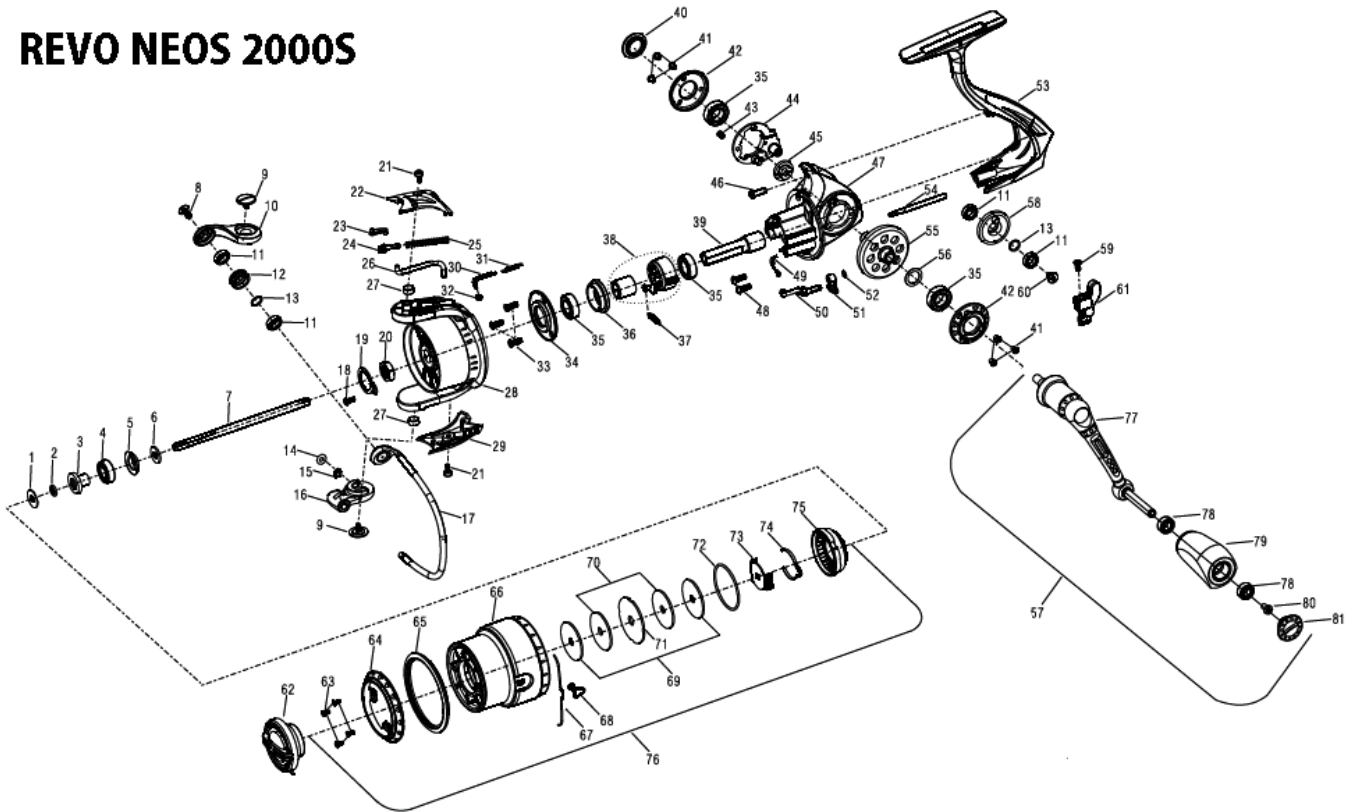

REVO NEOS 2000S

パーツID	パーツ名	価格
1	1195751 SPACE WASHER (C)	¥160
2	1195755 O-RING (C)	¥160
3	1195758 BEARING SLEEVE (C)	¥300
4	1195757 BALL BEARING (C)	¥600
5	1195761 SEAL (C)	¥160
6	1195763 SPOOL SHAFT WASHER (C)	¥160
7	1221452 SPOOL SHAFT (C)	¥800
8	1195642 SCREW (C)	¥160
9	1221453 SCREW (2 REQ) (C)	¥200
10	1221455 BAIL ARM (C)	¥400
11	1195641 BALL BEARING (4 REQ) (C)	¥600
12	1195620 LINE ROLLER (C)	¥500
13	1195778 SPACER (C)	¥160
14	1195591 O-RING (C)	¥160
15	1195592 CLIP (C)	¥160
16	1221457 BAIL HOLDER (C)	¥300
17	1221458 BAIL WIRE (C)	¥1,000
18	1221460 SCREW (C)	¥160
19	1195770 NUT LOCKING PLATE (C)	¥200
20	1221461 ROTOR NUT (C)	¥200
21	1221462 SCREW (C)	¥160
22	1221464 BAIL ARM COVER (C)	¥300
23	1195617 PIVOT LEVER ©(=1252713)	¥160
24	1195619 BAIL SPRING BUSHING (C)	¥160
25	1195613 BAIL SPRING (C)	¥160
26	1221465 BAIL TRIP BAR (C)	¥200
27	1221467 BUSHING (C)	¥160
28	1221470 ROTOR (C)	¥1,200
29	1221473 BAIL HOLDER COVER (C)	¥300
30	1221474 ROTOR BRAKE LINKAGE (C)	¥250
31	1221475 ROTOR BRAKE SPRING (C)	¥160
32	1221476 ROTOR BRAKE PAD (C)	¥160
33	1221477 SCREW (3 REQ) (C)	¥160
34	1221478 BEARING HOLDER COVER (C)	¥500
35	1181780 20-4200BEARING. BALL(ABU/PN共通)	¥1,055
36	1195573 BEARING HOLDER (C)	¥400
37	1221480 CLUTCH SPRING (C)	¥160
38	1195773 CLUTCH ASSEMBLY (C)	¥800
39	1221481 PINION (C)	¥500
40	1221485 HANDLE SCREW COVER (C)	¥600
41	1221489 SCREW (6 REQ) (C)	¥160
42	1221491 BEARING RETAINER (2 REQ) (C)	¥800
43	1195720 SCREW (C)	¥160
44	1221495 OSCILLATION MOUNT (C)	¥600
45	1195766 IDLER GEAR (C)	¥300
46	1221496 SCREW (C)	¥160
47	1221498 GEAR BOX (C)	¥3,000
48	1221499 SCREW (2 REQ) (C)	¥160
49	1221500 SWITCH SPRING (C)	¥160
50	1221501 SWITCH LEVER (C)	¥200
51	1221503 IAR SWITCH (C)	¥200