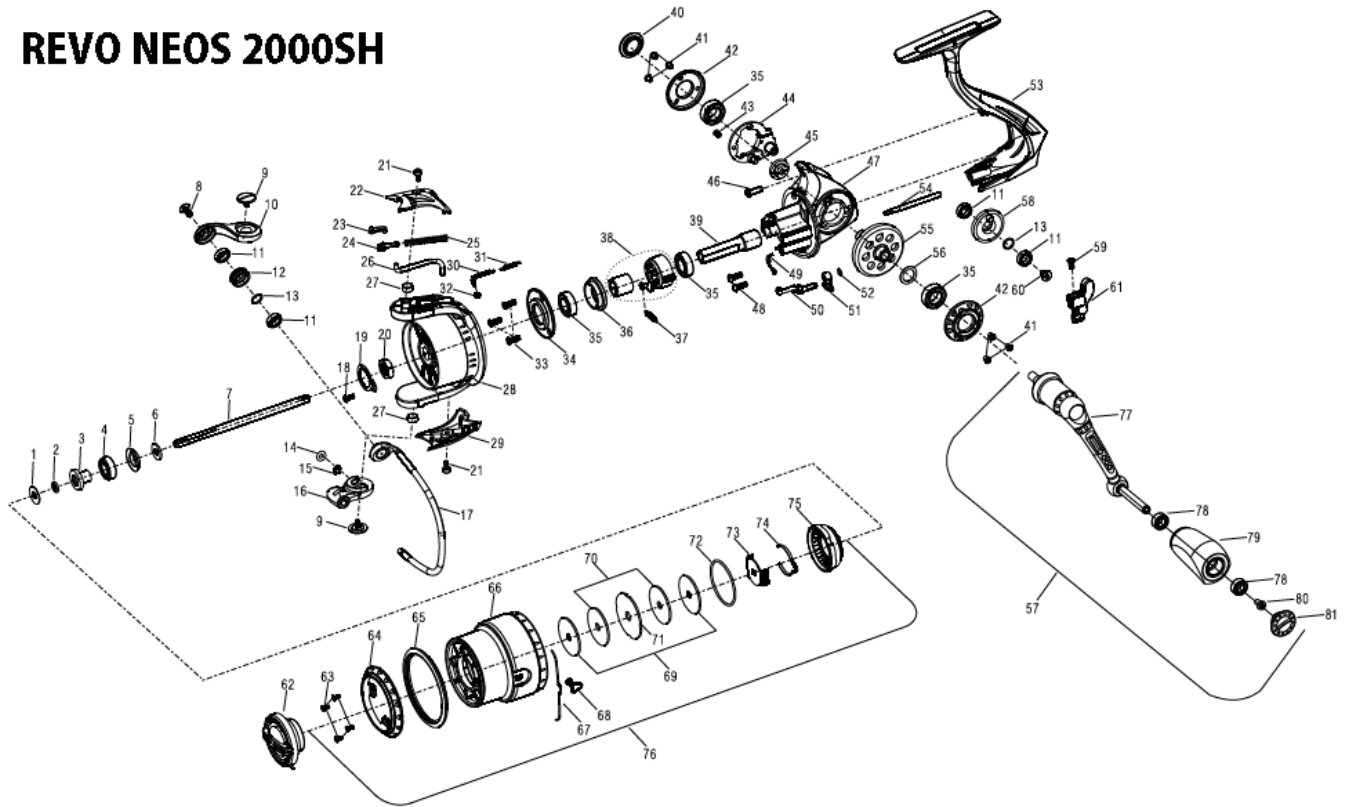

REVO NEOS 2000SH

パーツID	パーツ名	価格
1	1195751 SPACE WASHER (C)	¥160
2	1195755 O-RING (C)	¥160
3	1195758 BEARING SLEEVE (C)	¥300
4	1195757 BALL BEARING (C)	¥600
5	1195761 SEAL (C)	¥160
6	1195763 SPOOL SHAFT WASHER (C)	¥160
7	1221452 SPOOL SHAFT (C)	¥800
8	1195642 SCREW (C)	¥160
9	1221453 SCREW (2 REQ) (C)	¥200
10	1221455 BAIL ARM (C)	¥400
11	1195641 BALL BEARING (4 REQ) (C)	¥600
12	1195620 LINE ROLLER (C)	¥500
13	1195778 SPACER (C)	¥160
14	1195591 O-RING (C)	¥160
15	1195592 CLIP (C)	¥160
16	1221457 BAIL HOLDER (C)	¥300
17	1221458 BAIL WIRE (C)	¥1,000
18	1221460 SCREW (C)	¥160
19	1195770 NUT LOCKING PLATE (C)	¥200
20	1221461 ROTOR NUT (C)	¥200
21	1221462 SCREW (C)	¥160
22	1221464 BAIL ARM COVER (C)	¥300
23	1195617 PIVOT LEVER ©(=1252713)	¥160
24	1195619 BAIL SPRING BUSHING (C)	¥160
25	1195613 BAIL SPRING (C)	¥160
26	1221465 BAIL TRIP BAR (C)	¥200
27	1221467 BUSHING (C)	¥160
28	1221470 ROTOR (C)	¥1,200
29	1221473 BAIL HOLDER COVER (C)	¥300
30	1221474 ROTOR BRAKE LINKAGE (C)	¥250
31	1221475 ROTOR BRAKE SPRING (C)	¥160
32	1221476 ROTOR BRAKE PAD (C)	¥160
33	1221477 SCREW (3 REQ) (C)	¥160
34	1221478 BEARING HOLDER COVER (C)	¥500
35	1181780 20-4200BEARING. BALL(ABU/PN共通)	¥1,055
36	1195573 BEARING HOLDER (C)	¥400
37	1221480 CLUTCH SPRING (C)	¥160
38	1195773 CLUTCH ASSEMBLY (C)	¥800
39	1221482 PINION (C)	¥500
40	1221486 HANDLE SCREW COVER (C)	¥600
41	1221489 SCREW (6 REQ) (C)	¥160
42	1221492 BEARING RETAINER (2 REQ) (C)	¥800
43	1195720 SCREW (C)	¥160
44	1221495 OSCILLATION MOUNT (C)	¥600
45	1195767 IDLER GEAR (C)	¥300
46	1221496 SCREW (C)	¥160
47	1221498 GEAR BOX (C)	¥3,000
48	1221499 SCREW (2 REQ) (C)	¥160
49	1221500 SWITCH SPRING (C)	¥160
50	1221501 SWITCH LEVER (C)	¥200
51	1221503 IAR SWITCH (C)	¥200