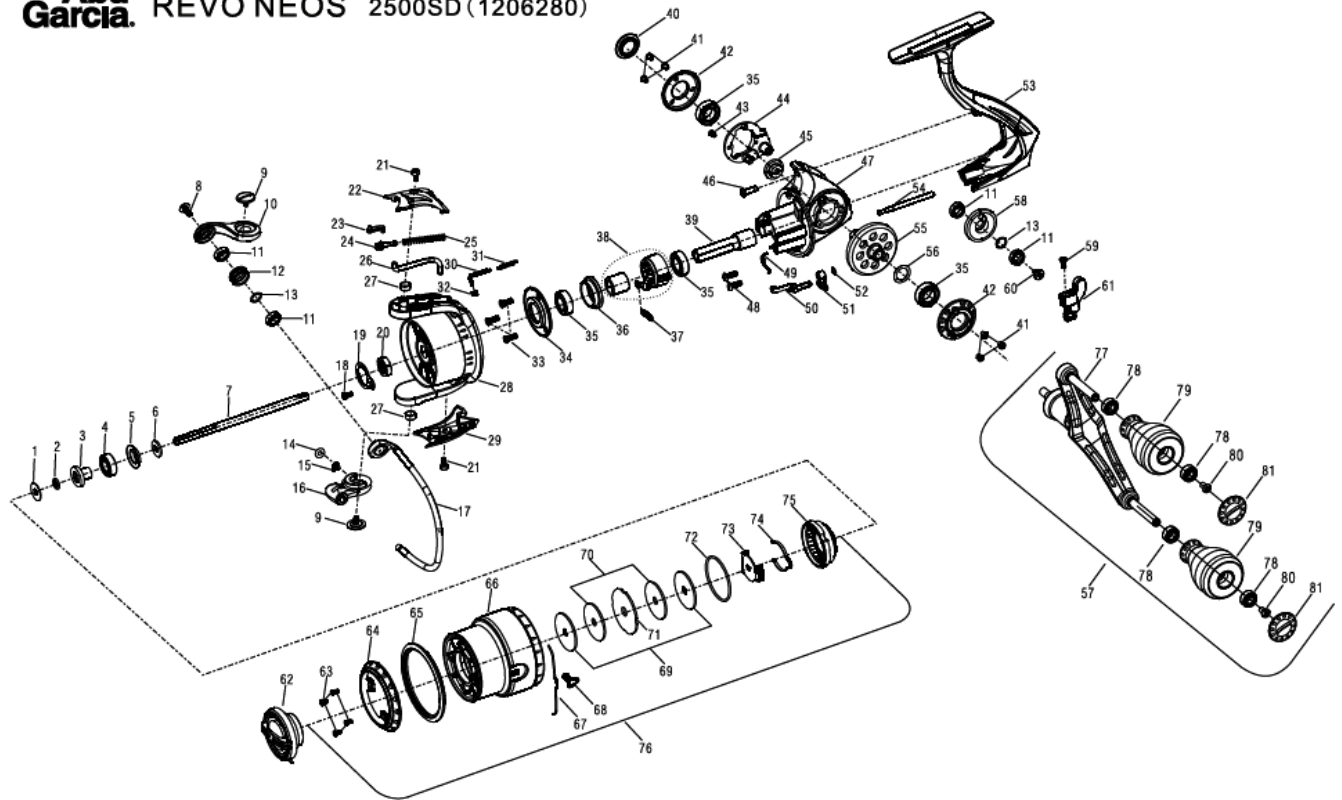

REVO NEOS 2500SD (1206280)

パーツID	パーツ名	価格
1	1195751 SPACE WASHER (C)	¥160
2	1195755 O-RING (C)	¥160
3	1195758 BEARING SLEEVE (C)	¥300
4	1195757 BALL BEARING (C)	¥600
5	1195761 SEAL (C)	¥160
6	1195763 SPOOL SHAFT WASHER (C)	¥160
7	1221452 SPOOL SHAFT (C)	¥800
8	1195642 SCREW (C)	¥160
9	1221453 SCREW (2 REQ) (C)	¥200
10	1221455 BAIL ARM (C)	¥400
11	1195641 BALL BEARING (4 REQ) (C)	¥600
12	1195620 LINE ROLLER (C)	¥500
13	1195778 SPACER (C)	¥160
14	1195591 O-RING (C)	¥160
15	1195592 CLIP (C)	¥160
16	1221457 BAIL HOLDER (C)	¥300
17	1221459 BAIL WIRE (C)	¥1,000
18	1221460 SCREW (C)	¥160
19	1195770 NUT LOCKING PLATE (C)	¥200
20	1221461 ROTOR NUT (C)	¥200
21	1221462 SCREW (C)	¥160
22	1221464 BAIL ARM COVER (C)	¥300
23	1195617 PIVOT LEVER ©(=1252713)	¥160
24	1195619 BAIL SPRING BUSHING (C)	¥160
25	1195613 BAIL SPRING (C)	¥160
26	1221466 BAIL TRIP BAR (C)	¥200
27	1221467 BUSHING (C)	¥160
28	1221471 ROTOR (C)	¥1,200
29	1221473 BAIL HOLDER COVER (C)	¥300
30	1221474 ROTOR BRAKE LINKAGE (C)	¥250
31	1221475 ROTOR BRAKE SPRING (C)	¥160
32	1221476 ROTOR BRAKE PAD (C)	¥160
33	1221477 SCREW (3 REQ) (C)	¥160
34	1221479 BEARING HOLDER COVER (C)	¥500
35	1260223 BALL BEARING (C)	¥1,055
36	1195573 BEARING HOLDER (C)	¥400
37	1221480 CLUTCH SPRING (C)	¥160
38	1195773 CLUTCH ASSEMBLY (C)	¥800
39	1221483 PINION (C)	¥500
40	1221487 HANDLE SCREW COVER (C)	¥600
41	1221489 SCREW (6 REQ) (C)	¥160
42	1221493 BEARING RETAINER (2 REQ) (C)	¥800
43	1195720 SCREW (C)	¥160
44	1221495 OSCILLATION MOUNT (C)	¥600
45	1195766 IDLER GEAR (C)	¥300
46	1221496 SCREW (C)	¥160
47	1221498 GEAR BOX (C)	¥3,000
48	1221499 SCREW (2 REQ) (C)	¥160
49	1221500 SWITCH SPRING (C)	¥160
50	1221501 SWITCH LEVER (C)	¥200
51	1221503 IAR SWITCH (C)	¥200