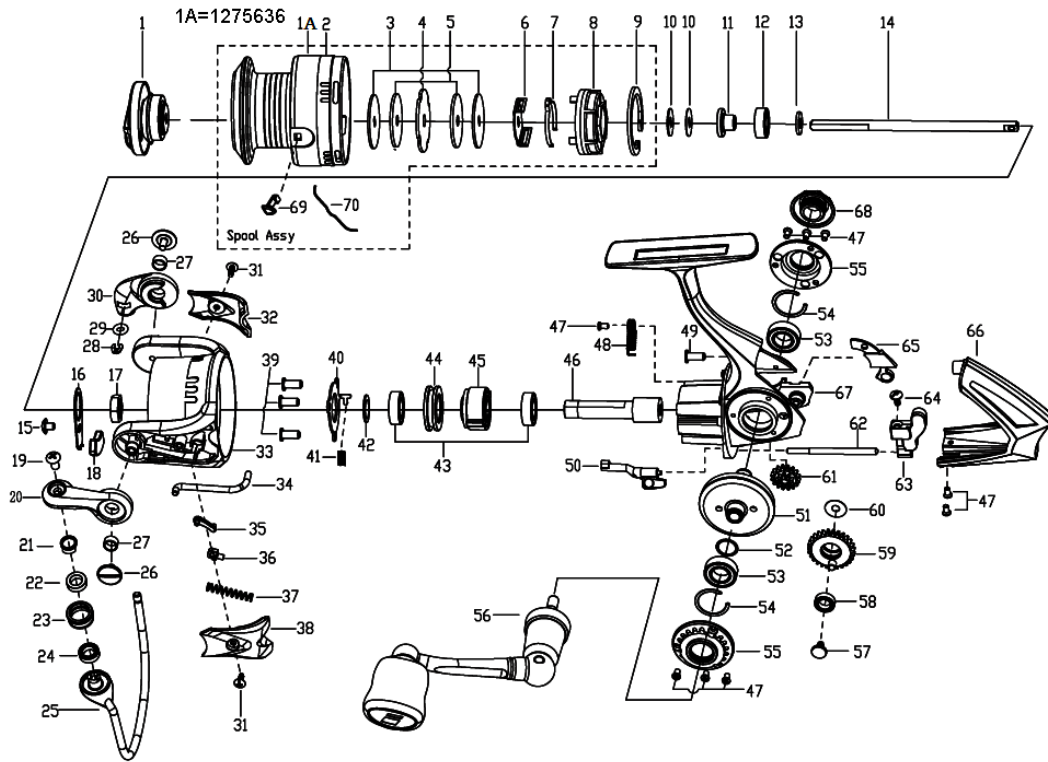

EXPLODED VIEW OF ORRA 2000

パーツID	パーツ名	価格	
1	1275635	OB))DRAG KNOB ASSEMBLY (C)	¥1,800
1A	1275636	OB))SPOOL ASSEMBLY (C)	¥2,800
2	1275637	OB))SPOOL (C)	¥1,600
3	1126304	KEY WASHER	¥50
4	1126307	EARED WASHER	¥50
5	1252751	FELT WASHER (C)	¥200
6	1252692	CLICKER HOLDER (C)	¥200
7	1252693	SPOOL CLICKER (C)	¥200
8	1252695	OB))SPOOL BOTTOM (C)	¥300
9	1252696	RETAINING CLIP (C)	¥160
10	1178953	WASHER(T=0.5) (C)	¥160
10	1178954	SPARE ADJUSTMENT WASHER(T=0.3) (C)	¥160
11	1252698	MAINSHAFT SLEEVE (C)	¥300
12	1252753	BUSHING (C)	¥250
13	1252700	MAINSHAFT WASHER (C)	¥160
14	1252701	OB))MAINSHAFT (C)	¥800
15	1126258	SCREW	¥50
16	1252702	ROTOR SET PLATE (C)	¥160
17	1085273	ROTOR NUT	¥100
18	1252703	OB))BALANCE WEIGHT (C)	¥160
19	1126261	SCREW	¥50
20	1275638	OB))BAIL ARM (C)	¥400
21	1252755	BRASS BUSHING (C)	¥200
22	1252756	POM BUSHING (C)	¥160
23	1259465	LINE ROLLER (C)	¥400
24	1259427	BALL BEARING (C)	¥600
25	1275639	OB))BAIL ASSEMBLY (C)	¥1,000
26	1126379	SCREW	¥100
27	1188261	BUSHING (C)	¥160
28	1252707	E-CLIP (C)	¥160
29	1252708	O-RING (C)	¥160
30	1275640	OB))BAIL HOLDER (C)	¥300
31	1125962	SCREW (C)	¥160
32	1252710	BAIL HOLDER COVER (C)	¥300
33	1275641	OB))ROTOR (C)	¥1,400
34	1252712	TRIP BAR (C)	¥160
35	1252713	TRIP LINKAGE	¥200
36	1126272	BAIL SLIDER	¥100
37	1119106	SPRING FOR C100UL/C300UL/C101/C301	¥50
39	1126326	SCREW	¥50
40	1252715	PINION COVER (C)	¥200
41	1252716	CLUTCH SPRING (C)	¥160
42	1114764	WASHER-AV S6000FD	¥50
43	1259471	BEARING 7X13X4 (C)	¥800
44	1252718	BEARING HOLDER (C)	¥400
45	1252719	CLUTCH ASSEMBLY (C)	¥800
46	1275642	OB))PINION (C)	¥500
47	1252723	SCREW (C)	¥160
48	1252761	CLUTCH SWITCH SPRING (C)	¥160