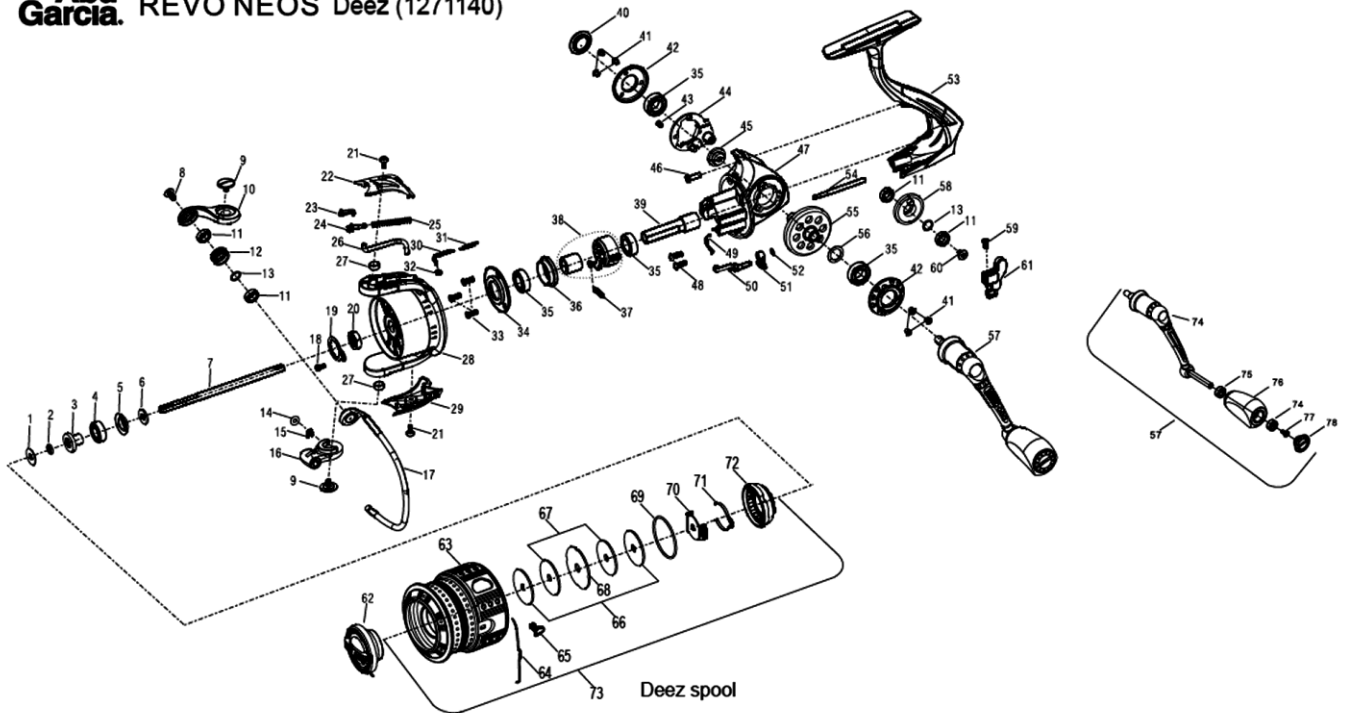

**Abu Garcia** REVO NEOS Deez (1271140)

パーツID	パーツ名	価格
1	1195751 SPACE WASHER (C)	¥160
2	1195755 O-RING (C)	¥160
3	1195758 BEARING SLEEVE (C)	¥300
4	1195757 BALL BEARING (C)	¥600
5	1195761 SEAL (C)	¥160
6	1195763 SPOOL SHAFT WASHER (C)	¥160
7	1221452 SPOOL SHAFT (C)	¥800
8	1195642 SCREW (C)	¥160
9	1221453 SCREW (2 REQ) (C)	¥200
10	1221455 BAIL ARM (C)	¥400
11	1195641 BALL BEARING (4 REQ) (C)	¥600
12	1195620 LINE ROLLER (C)	¥500
13	1195778 SPACER (C)	¥160
14	1195591 O-RING (C)	¥160
15	1195592 CLIP (C)	¥160
16	1221457 BAIL HOLDER (C)	¥300
17	1221459 BAIL WIRE (C)	¥1,000
18	1221460 SCREW (C)	¥160
19	1195770 NUT LOCKING PLATE (C)	¥200
20	1221461 ROTOR NUT (C)	¥200
21	1221462 SCREW (C)	¥160
22	1221464 BAIL ARM COVER (C)	¥300
23	1195617 PIVOT LEVER (≒1252713)	¥160
24	1195619 BAIL SPRING BUSHING (C)	¥160
25	1195613 BAIL SPRING (C)	¥160
26	1221466 BAIL TRIP BAR (C)	¥200
27	1221467 BUSHING (C)	¥160
28	1221471 ROTOR (C)	¥1,200
29	1221473 BAIL HOLDER COVER (C)	¥300
30	1221474 ROTOR BRAKE LINKAGE (C)	¥250
31	1221475 ROTOR BRAKE SPRING (C)	¥160
32	1221476 ROTOR BRAKE PAD (C)	¥160
33	1221477 SCREW (3 REQ) (C)	¥160
34	1221479 BEARING HOLDER COVER (C)	¥500
35	1260223 BALL BEARING (C)	¥1,055
36	1195573 BEARING HOLDER (C)	¥400
37	1221480 CLUTCH SPRING (C)	¥160
38	1195773 CLUTCH ASSEMBLY (C)	¥800
39	1221482 PINION (C)	¥500
40	1279337 HANDLE SCREW COVER (C)	¥600
41	1221489 SCREW (6 REQ) (C)	¥160
42	1282587 BEARING RETAINER (C)	¥800
43	1195720 SCREW (C)	¥160
44	1221495 OSCILLATION MOUNT (C)	¥600
45	1195767 IDLER GEAR (C)	¥300
46	1221496 SCREW (C)	¥160
47	1221498 GEAR BOX (C)	¥3,000
48	1221499 SCREW (2 REQ) (C)	¥160
49	1221500 SWITCH SPRING (C)	¥160
50	1221501 SWITCH LEVER (C)	¥200
51	1221503 IAR SWITCH (C)	¥200