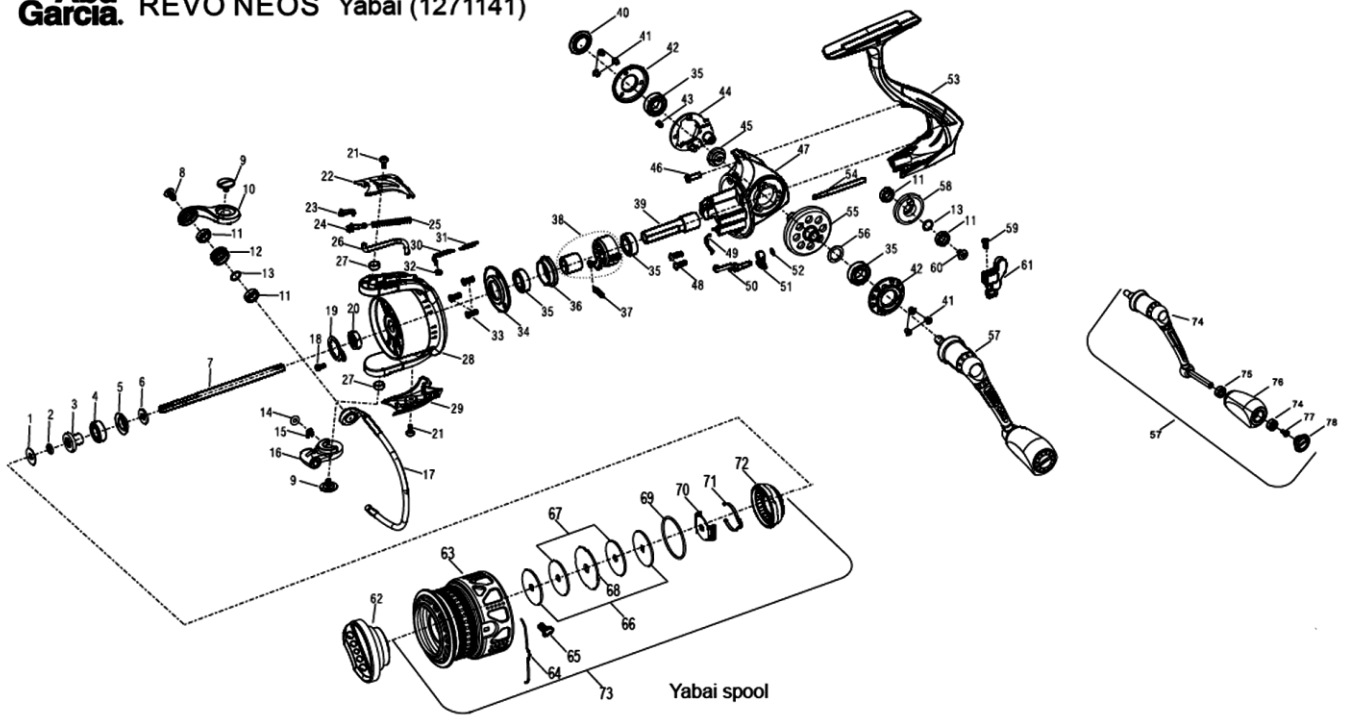

**Abu Garcia** REVO NEOS Yabai (1271141)

パーツID	パーツ名	価格
1	1195751 SPACE WASHER (C)	¥160
2	1195755 O-RING (C)	¥160
3	1195758 BEARING SLEEVE (C)	¥300
4	1195757 BALL BEARING (C)	¥600
5	1195761 SEAL (C)	¥160
6	1195763 SPOOL SHAFT WASHER (C)	¥160
7	1221452 SPOOL SHAFT (C)	¥800
8	1195642 SCREW (C)	¥160
9	1221453 SCREW (2 REQ) (C)	¥200
10	1221455 BAIL ARM (C)	¥400
11	1195641 BALL BEARING (4 REQ) (C)	¥600
12	1195620 LINE ROLLER (C)	¥500
13	1195778 SPACER (C)	¥160
14	1195591 O-RING (C)	¥160
15	1195592 CLIP (C)	¥160
16	1221457 BAIL HOLDER (C)	¥300
17	1221459 BAIL WIRE (C)	¥1,000
18	1221460 SCREW (C)	¥160
19	1195770 NUT LOCKING PLATE (C)	¥200
20	1221461 ROTOR NUT (C)	¥200
21	1221462 SCREW (C)	¥160
22	1221464 BAIL ARM COVER (C)	¥300
23	1195617 PIVOT LEVER (≒1252713)	¥160
24	1195619 BAIL SPRING BUSHING (C)	¥160
25	1195613 BAIL SPRING (C)	¥160
26	1221466 BAIL TRIP BAR (C)	¥200
27	1221467 BUSHING (C)	¥160
28	1221471 ROTOR (C)	¥1,200
29	1221473 BAIL HOLDER COVER (C)	¥300
30	1221474 ROTOR BRAKE LINKAGE (C)	¥250
31	1221475 ROTOR BRAKE SPRING (C)	¥160
32	1221476 ROTOR BRAKE PAD (C)	¥160
33	1221477 SCREW (3 REQ) (C)	¥160
34	1221479 BEARING HOLDER COVER (C)	¥500
35	1260223 BALL BEARING (C)	¥1,055
36	1195573 BEARING HOLDER (C)	¥400
37	1221480 CLUTCH SPRING (C)	¥160
38	1195773 CLUTCH ASSEMBLY (C)	¥800
39	1221482 PINION (C)	¥500
40	1221487 HANDLE SCREW COVER (C)	¥600
41	1221489 SCREW (6 REQ) (C)	¥160
42	1221493 BEARING RETAINER (2 REQ) (C)	¥800
43	1195720 SCREW (C)	¥160
44	1221495 OSCILLATION MOUNT (C)	¥600
45	1195767 IDLER GEAR (C)	¥300
46	1221496 SCREW (C)	¥160
47	1221498 GEAR BOX (C)	¥3,000
48	1221499 SCREW (2 REQ) (C)	¥160
49	1221500 SWITCH SPRING (C)	¥160
50	1221501 SWITCH LEVER (C)	¥200
51	1221503 IAR SWITCH (C)	¥200