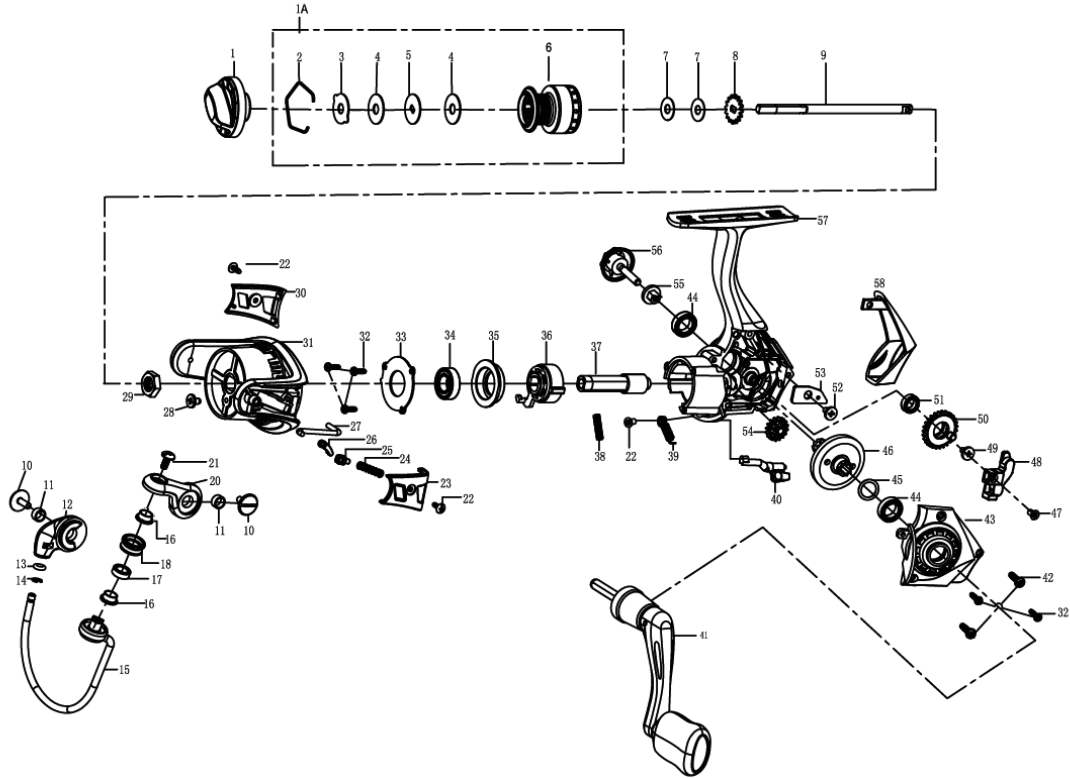

Abu Garcia EXPLODED VIEW OF Cardinal SX1000S

パーツID	パーツ名	価格
1	1280430 DRAG KNOB ASSY (C)	¥500
1A	1308285 SPOOL ASSEMBLY (C)	¥1,500
2	1092606 RETAINER RING	¥50
3	1280353 SPOOL WASHER (C)	¥200
4	1280354 DRAG WASHER (2REQ) (C)	¥200
5	1280355 KEY WASHER (C)	¥200
6	1308286 SPOOL (C)	¥800
6	1308287 SPARE SPOOL (C)	¥1,200
7	1178950 SPARE ADJUSTMENT WASHER (T=0.3) (C)	¥200
7	1178949 WASHER (T=0.5) (C)	¥200
8	1085271 CLICK GEAR	¥100
9	1280417 MAIN SHAFT (C)	¥500
10	1131692 SCREW (C)	¥160
11	1188261 BUSHING (C)	¥160
12	1280433 BAIL HOLDER (C)	¥300
13	1252708 O-RING (C)	¥160
14	1252707 E-CLIP (C)	¥160
15	1280418 BAIL ASSY (C)	¥500
16	1279727 BRASS BUSHING (C)	¥200
17	1110165 WASHER (C)	¥50
18	1252705 LINE ROLLER (C)	¥300
20	1280445 BAIL ARM (C)	¥300
21	1126261 SCREW	¥50
22	1280401 SCREW (3REQ) (C)	¥200
23	1280420 BAIL ARM COVER (C)	¥200
24	1126348 SPRING	¥50
25	1128143 BAIL SLIDER (C)	¥160
26	1252713 TRIP LINKAGE (C)	¥160
27	1280421 TRIP BAR (C)	¥200
28	1085900 SCREW	¥50
29	1085273 ROTOR NUT	¥100
30	1280422 BAIL HOLDER COVER (C)	¥200
31	1308281 ROTOR (C)	¥900
32	1197283 SCREW (C)	¥50
33	1280406 PINION COVER (C)	¥200
34	1085280 BALL BEARING	¥600
35	1115558 BALL BEARING HOLDER (C)	¥200
36	1102144 ONE WAY CLUTCH BEARING	¥800
37	1280424 PINION GEAR (C)	¥500
38	1252716 CLUTCH SPRING (C)	¥160
39	1252761 CLUTCH SWITCH SPRING (C)	¥160
40	1280408 CLUTCH SWITCH (C)	¥200
41	1308282 HANDLE ASSY (C)	¥1,500
42	1085599 SCREW	¥50
43	1308283 BODY COVER (C)	¥500
44	1092725 BALL BEARING	¥600
45	1253702 WASHER (C)	¥160
46	1280426 DRIVER GEAR (C)	¥700
47	1126454 SCREW	¥50

パーツID	パーツ名	価格
48	1280427 OSCILLATION SLIDER (C)	¥300
49	1085900 SCREW	¥50
50	1256966 OSCILLATION GEAR (C)	¥300
51	1111909 BUSHING (C)	¥160
52	1085900 SCREW	¥50
53	1118105 SLIDER RETAINER	¥250
54	1256967 REDUCTION GEAR (C)	¥300
55	1102098 WASHER G500UL/S500UL NO 43	¥100
56	1279737 HANDLE SCREW (C)	¥300
57	1308288 BODY (C)	¥1,400
58	1280429 BODY CAP (C)	¥400