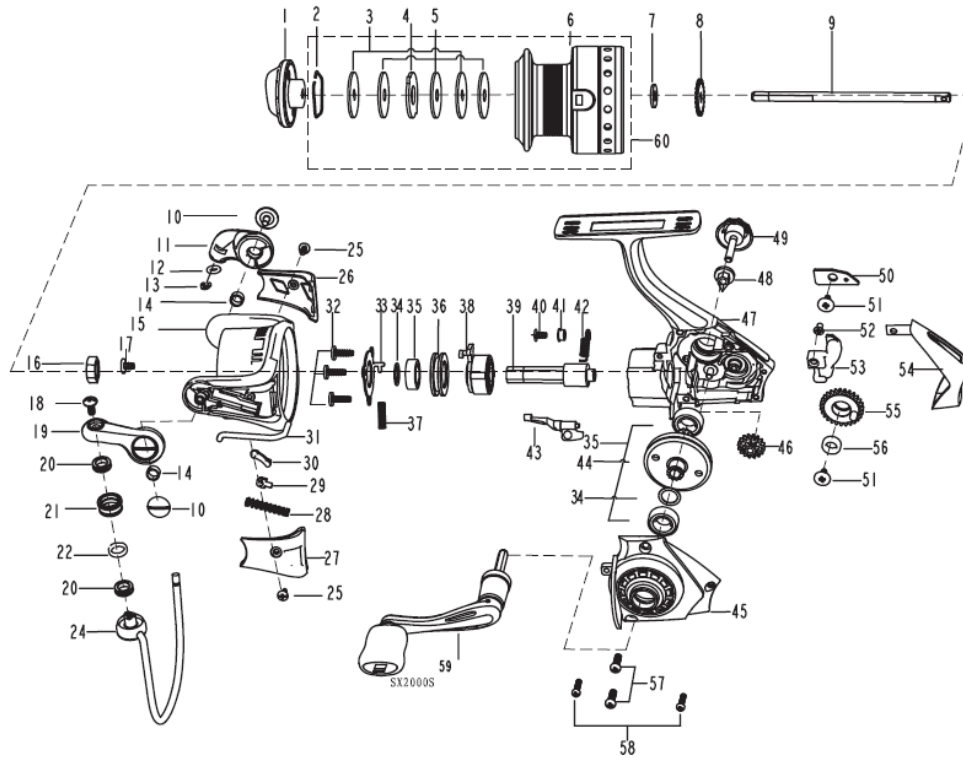

Abu Garcia EXPLODED VIEW OF Cardinal SX2000S

パーツID	パーツ名	価格
1	1279758 DRAG KNOB ASSEMBLY (C)	¥500
2	1085295 RETAINER RING	¥50
3	1085296 WASHER	¥50
4	1085297 WASHER	¥50
5	1085298 WASHER	¥50
6	1308305 SPOOL (C)	¥800
6	1308306 SPARE SPOOL (C)	¥1,200
7	1178949 WASHER (T=0.5) (C)	¥200
8	1126316 CLICK GEAR	¥100
9	1279725 MAIN SHAFT (C)	¥500
10	1126379 SCREW	¥100
11	1280987 BAIL HOLDER (C)	¥300
12	1252708 O-RING (C)	¥160
13	1252707 E-CLIP (C)	¥160
14	1188261 BUSHING (C)	¥160
15	1308300 ROTOR (C)	¥900
16	1085273 ROTOR NUT	¥100
17	1126258 SCREW	¥50
18	1126261 SCREW	¥50
19	1280988 BAIL ARM (C)	¥300
20	1279727 BRASS BUSHING (C)	¥200
21	1252705 LINE ROLLER (C)	¥300
22	1110165 WASHER (C)	¥50
24	1279728 BAIL ASSEMBLY (C)	¥500
25	1125962 SCREW (C)	¥160
26	1279729 BAIL HOLD COVER (C)	¥200
27	1279730 BAIL ARM COVER (C)	¥200
28	1119106 SPRING FOR C100UL/C300UL/C101/C301	¥50
29	1126272 BAIL SLIDER	¥100
30	1252713 TRIP LINKAGE (C)	¥160
31	1279731 TRIP BAR (C)	¥200
32	1092844 SCREW	¥50
33	1252715 PINION COVER (C)	¥200
34	1114764 WASHER-AV S6000FD	¥50
35	1252717 BEARING 7X13X4 (C)	¥800
36	1280475 BEARING HOLDER (C)	¥200
37	1252716 CLUTCH SPRING (C)	¥160
38	1252719 CLUTCH ASSEMBLY (C)	¥800
39	1279732 PINION (C)	¥500
40	1141435 SCREW (C)	¥50
41	1279733 BUSHING (C)	¥200
42	1252722 CLUTCH SWITCH SPRING (C)	¥160
43	1280989 CLUTCH SWITCH (C)	¥200
44	1279734 DRIVE GEAR (C)	¥700
45	1308301 BODY COVER (C)	¥500
46	1252732 REDUCTION GEAR (C)	¥300
47	1308307 BODY (C)	¥1,400
48	1092781 WASHER	¥100
49	1279737 HANDLE SCREW (C)	¥300

パーツID	パーツ名	価格
50	1126332 SLIDER RETAINER	¥100
51	1188428 SCREW (C)	¥160
52	1126275 SCREW	¥50
53	1279738 SLIDER (C)	¥300
54	1279739 REAR COVER (C)	¥400
55	1252730 OSCILLATION GEAR (C)	¥300
56	1108938 BUSHING C172/174/176 (C)	¥200
57	1085599 SCREW	¥50
58	1117984 SCREW C102/302	¥50
59	1308303 HANDLE ASSY (C)	¥1,500
60	1308308 SPOOL ASSY (C)	¥1,500