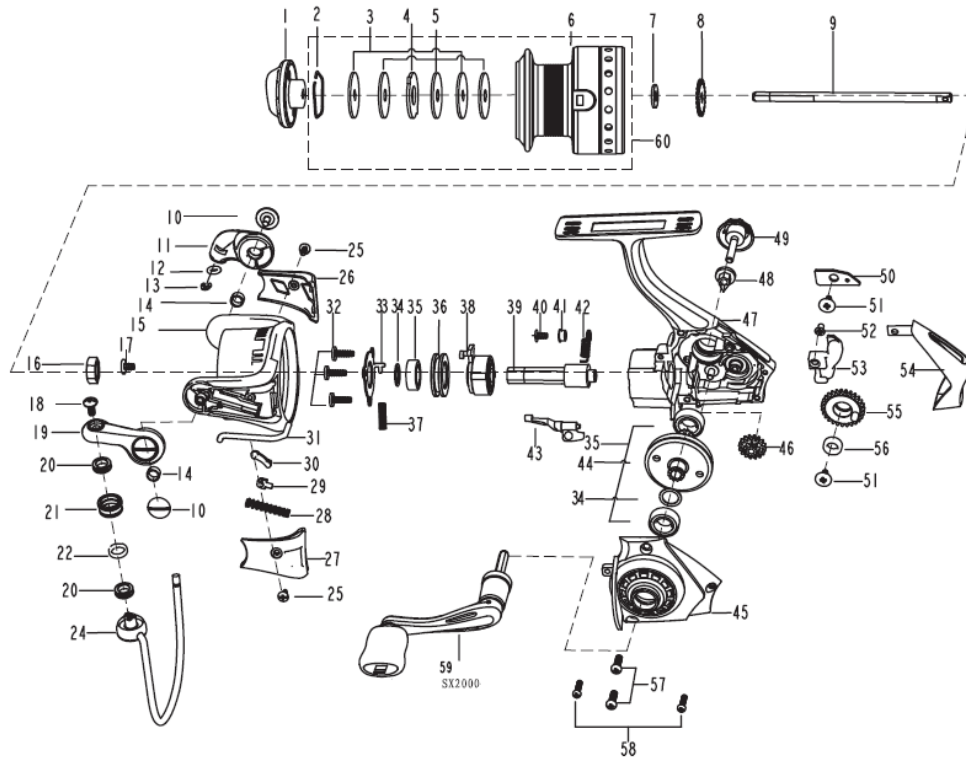

Abu Garcia EXPLODED VIEW OF Cardinal SX2000

パーツID	パーツ名	価格
1	1279758 DRAG KNOB ASSEMBLY (C)	¥500
2	1085295 RETAINER RING	¥50
3	1085296 WASHER	¥50
4	1085297 WASHER	¥50
5	1085298 WASHER	¥50
6	1308309 SPOOL (C)	¥800
6	1308310 SPARE SPOOL (C)	¥1,200
7	1178949 WASHER (T=0.5) (C)	¥200
8	1126316 CLICK GEAR	¥100
9	1279725 MAIN SHAFT (C)	¥500
10	1126379 SCREW	¥100
11	1280987 BAIL HOLDER (C)	¥300
12	1252708 O-RING (C)	¥160
13	1252707 E-CLIP (C)	¥160
14	1188261 BUSHING (C)	¥160
15	1308300 ROTOR (C)	¥900
16	1085273 ROTOR NUT	¥100
17	1126258 SCREW	¥50
18	1126261 SCREW	¥50
19	1280988 BAIL ARM (C)	¥300
20	1279727 BRASS BUSHING (C)	¥200
21	1252705 LINE ROLLER (C)	¥300
22	1110165 WASHER (C)	¥50
24	1279728 BAIL ASSEMBLY (C)	¥500
25	1125962 SCREW (C)	¥160
26	1279729 BAIL HOLD COVER (C)	¥200
27	1279730 BAIL ARM COVER (C)	¥200
28	1119106 SPRING FOR C100UL/C300UL/C101/C301	¥50
29	1126272 BAIL SLIDER	¥100
30	1252713 TRIP LINKAGE (C)	¥160
31	1279731 TRIP BAR (C)	¥200
32	1092844 SCREW	¥50
33	1252715 PINION COVER (C)	¥200
34	1114764 WASHER-AV S6000FD	¥50
35	1252717 BEARING 7X13X4 (C)	¥800
36	1280475 BEARING HOLDER (C)	¥200
37	1252716 CLUTCH SPRING (C)	¥160
38	1252719 CLUTCH ASSEMBLY (C)	¥800
39	1279732 PINION (C)	¥500
40	1141435 SCREW (C)	¥50
41	1279733 BUSHING (C)	¥200
42	1252722 CLUTCH SWITCH SPRING (C)	¥160
43	1280989 CLUTCH SWITCH (C)	¥200
44	1279734 DRIVE GEAR (C)	¥700
45	1308311 BODY COVER (C)	¥500
46	1252732 REDUCTION GEAR (C)	¥300
47	1308307 BODY (C)	¥1,400
48	1092781 WASHER	¥100
49	1279737 HANDLE SCREW (C)	¥300

パーツID	パーツ名	価格
50	1126332 SLIDER RETAINER	¥100
51	1188428 SCREW (C)	¥160
52	1126275 SCREW	¥50
53	1279738 SLIDER (C)	¥300
54	1279739 REAR COVER (C)	¥400
55	1252730 OSCILLATION GEAR (C)	¥300
56	1108938 BUSHING C172/174/176 (C)	¥200
57	1085599 SCREW	¥50
58	1117984 SCREW C102/302	¥50
59	1308303 HANDLE ASSY (C)	¥1,500
60	1308312 SPOOL ASSY (C)	¥1,500