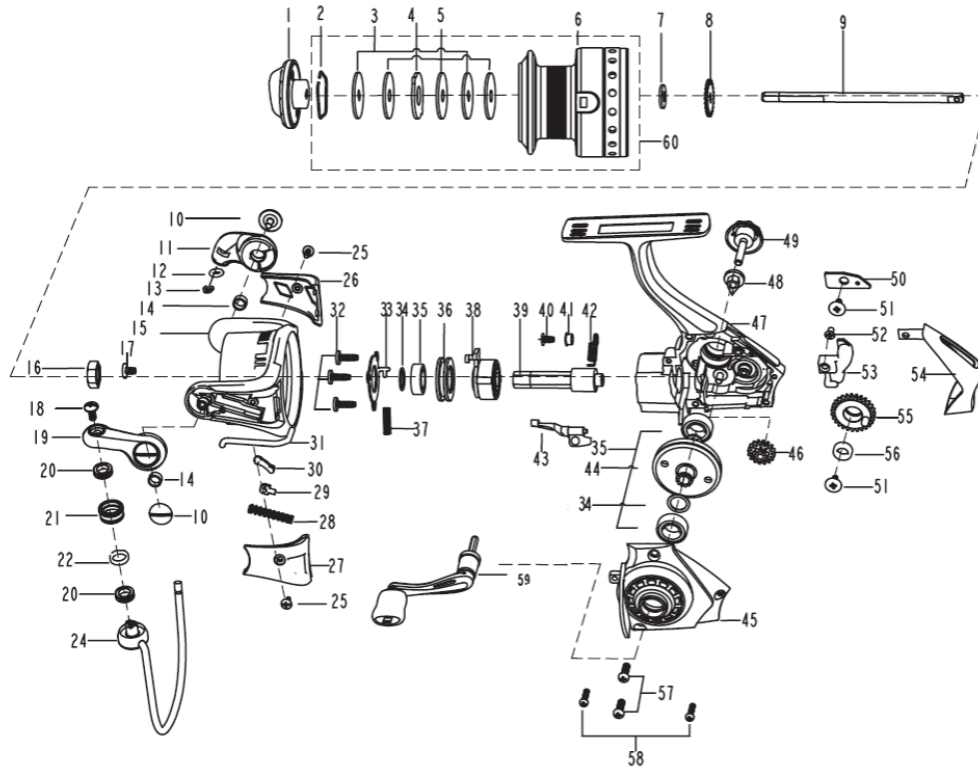

**Abu Garcia** Exploded View OF Cardinal SX2500S

| パーツID | パーツ名                             | 価格     |
|-------|----------------------------------|--------|
| 1     | 1279758 DRAG KNOB ASSEMBLY (C)   | ¥500   |
| 2     | 1085295 RETAINER RING            | ¥50    |
| 3     | 1085296 WASHER                   | ¥50    |
| 4     | 1085297 WASHER                   | ¥50    |
| 5     | 1085298 WASHER                   | ¥50    |
| 6     | 1308332 SPOOL (C)                | ¥800   |
| 6     | 1308333 SPARE SPOOL (C)          | ¥1,200 |
| 7     | 1178949 WASHER (T=0.5) (C)       | ¥200   |
| 8     | 1085271 CLICK GEAR               | ¥100   |
| 9     | 1279725 MAIN SHAFT (C)           | ¥500   |
| 10    | 1126379 SCREW                    | ¥100   |
| 11    | 1280987 BAIL HOLDER (C)          | ¥300   |
| 12    | 1252708 O-RING (C)               | ¥160   |
| 13    | 1252707 E-CLIP (C)               | ¥160   |
| 14    | 1188261 BUSHING (C)              | ¥160   |
| 15    | 1308324 ROTOR (C)                | ¥900   |
| 16    | 1085273 ROTOR NUT                | ¥100   |
| 17    | 1126258 SCREW                    | ¥50    |
| 18    | 1126261 SCREW                    | ¥50    |
| 19    | 1280988 BAIL ARM (C)             | ¥300   |
| 20    | 1279727 BRASS BUSHING (C)        | ¥200   |
| 21    | 1252705 LINE ROLLER (C)          | ¥300   |
| 22    | 1110165 WASHER (C)               | ¥50    |
| 24    | 1279744 BAIL ASSEMBLY (C)        | ¥500   |
| 25    | 1125962 SCREW (C)                | ¥160   |
| 26    | 1279729 BAIL HOLD COVER (C)      | ¥200   |
| 27    | 1279730 BAIL ARM COVER (C)       | ¥200   |
| 28    | 1119706 TRIP SPRING (C)          | ¥200   |
| 29    | 1126272 BAIL SLIDER              | ¥100   |
| 30    | 1252713 TRIP LINKAGE (C)         | ¥160   |
| 31    | 1279745 TRIP BAR (C)             | ¥200   |
| 32    | 1092844 SCREW                    | ¥50    |
| 33    | 1252715 PINION COVER (C)         | ¥200   |
| 34    | 1114764 WASHER-AV S6000FD        | ¥50    |
| 35    | 1252717 BEARING 7X13X4 (C)       | ¥800   |
| 36    | 1280475 BEARING HOLDER (C)       | ¥200   |
| 37    | 1252716 CLUTCH SPRING (C)        | ¥160   |
| 38    | 1252719 CLUTCH ASSEMBLY (C)      | ¥800   |
| 39    | 1279732 PINION (C)               | ¥500   |
| 40    | 1141435 SCREW (C)                | ¥50    |
| 41    | 1279733 BUSHING (C)              | ¥200   |
| 42    | 1252722 CLUTCH SWITCH SPRING (C) | ¥160   |
| 43    | 1280989 CLUTCH SWITCH (C)        | ¥200   |
| 44    | 1279735 DRIVE GEAR (C)           | ¥700   |
| 45    | 1308301 BODY COVER (C)           | ¥500   |
| 46    | 1252732 REDUCTION GEAR (C)       | ¥300   |
| 47    | 1308334 BODY (C)                 | ¥1,400 |
| 48    | 1092781 WASHER                   | ¥100   |
| 49    | 1279737 HANDLE SCREW (C)         | ¥300   |