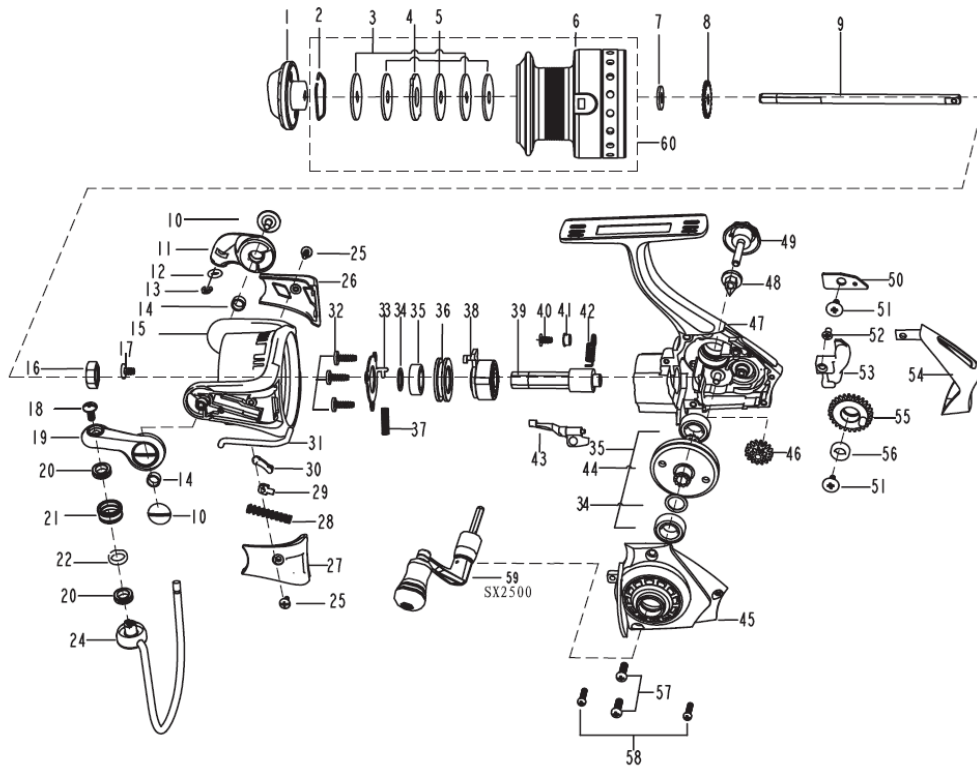

**Abu Garcia** Exploded View OF Cardinal SX2500

パーツID	パーツ名	価格
1	1279758 DRAG KNOB ASSEMBLY (C)	¥500
2	1085295 RETAINER RING	¥50
3	1085296 WASHER	¥50
4	1085297 WASHER	¥50
5	1085298 WASHER	¥50
6	1308336 SPOOL (C)	¥800
6	1308337 SPARE SPOOL (C)	¥1,200
7	1178949 WASHER (T=0.5) (C)	¥200
8	1126316 CLICK GEAR	¥100
9	1279725 MAIN SHAFT (C)	¥500
10	1126379 SCREW	¥100
11	1280987 BAIL HOLDER (C)	¥300
12	1252708 O-RING (C)	¥160
13	1252707 E-CLIP (C)	¥160
14	1188261 BUSHING (C)	¥160
15	1308324 ROTOR (C)	¥900
16	1085273 ROTOR NUT	¥100
17	1126258 SCREW	¥50
18	1126261 SCREW	¥50
19	1280988 BAIL ARM (C)	¥300
20	1279727 BRASS BUSHING (C)	¥200
21	1252705 LINE ROLLER (C)	¥300
22	1110165 WASHER (C)	¥50
24	1279744 BAIL ASSEMBLY (C)	¥500
25	1125962 SCREW (C)	¥160
26	1279729 BAIL HOLD COVER (C)	¥200
27	1279730 BAIL ARM COVER (C)	¥200
28	1119706 TRIP SPRING (C)	¥200
29	1126272 BAIL SLIDER	¥100
30	1252713 TRIP LINKAGE (C)	¥160
31	1279745 TRIP BAR (C)	¥200
32	1092844 SCREW	¥50
33	1252715 PINION COVER (C)	¥200
34	1114764 WASHER-AV S6000FD	¥50
35	1252717 BEARING 7X13X4 (C)	¥800
36	1280475 BEARING HOLDER (C)	¥200
37	1252716 CLUTCH SPRING (C)	¥160
38	1252719 CLUTCH ASSEMBLY (C)	¥800
39	1279732 PINION (C)	¥500
40	1141435 SCREW (C)	¥50
41	1279733 BUSHING (C)	¥200
42	1252722 CLUTCH SWITCH SPRING (C)	¥160
43	1280989 CLUTCH SWITCH (C)	¥200
44	1279735 DRIVE GEAR (C)	¥700
45	1308301 BODY COVER (C)	¥500
46	1252732 REDUCTION GEAR (C)	¥300
47	1308338 BODY (C)	¥1,400
48	1092781 WASHER	¥100
49	1279737 HANDLE SCREW (C)	¥300

パーツID	パーツ名	価格
50	1126332 SLIDER RETAINER	¥100
51	1188428 SCREW (C)	¥160
52	1126275 SCREW	¥50
53	1279738 SLIDER (C)	¥300
54	1279739 REAR COVER (C)	¥400
55	1252730 OSCILLATION GEAR (C)	¥300
56	1108938 BUSHING C172/174/176 (C)	¥200
57	1085599 SCREW	¥50
58	1117984 SCREW C102/302	¥50
59	1309162 HANDLE ASSY (C)	¥1,500
60	1308339 SPOOL ASSY (C)	¥1,500