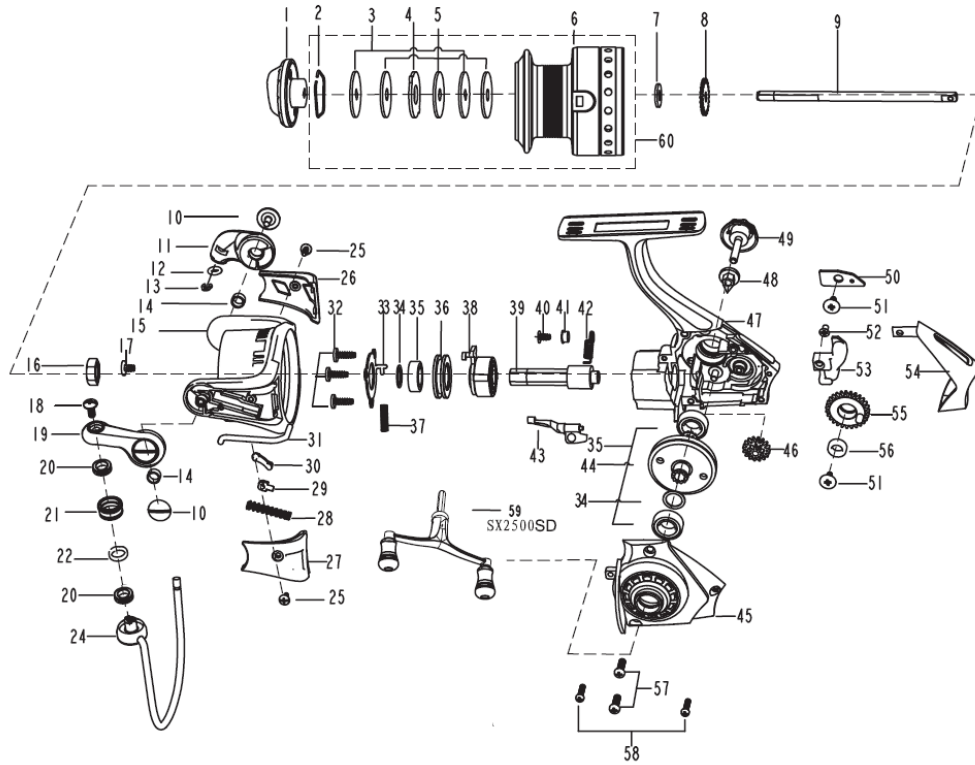

Abu Garcia Exploded View OF Cardinal SX2500SD

パーツID	パーツ名	価格
1	1279758 DRAG KNOB ASSEMBLY (C)	¥500
2	1085295 RETAINER RING	¥50
3	1085296 WASHER	¥50
4	1085297 WASHER	¥50
5	1085298 WASHER	¥50
6	1308340 SPOOL (C)	¥800
6	1308341 SPARE SPOOL (C)	¥1,200
7	1178949 WASHER (T=0.5) (C)	¥200
8	1085271 CLICK GEAR	¥100
9	1279725 MAIN SHAFT (C)	¥500
10	1126379 SCREW	¥100
11	1280987 BAIL HOLDER (C)	¥300
12	1252708 O-RING (C)	¥160
13	1252707 E-CLIP (C)	¥160
14	1188261 BUSHING (C)	¥160
15	1308324 ROTOR (C)	¥900
16	1085273 ROTOR NUT	¥100
17	1126258 SCREW	¥50
18	1126261 SCREW	¥50
19	1280988 BAIL ARM (C)	¥300
20	1279727 BRASS BUSHING (C)	¥200
21	1252705 LINE ROLLER (C)	¥300
22	1110165 WASHER (C)	¥50
24	1279744 BAIL ASSEMBLY (C)	¥500
25	1125962 SCREW (C)	¥160
26	1279729 BAIL HOLD COVER (C)	¥200
27	1279730 BAIL ARM COVER (C)	¥200
28	1119706 TRIP SPRING (C)	¥200
29	1126272 BAIL SLIDER	¥100
30	1252713 TRIP LINKAGE (C)	¥160
31	1279745 TRIP BAR (C)	¥200
32	1092844 SCREW	¥50
33	1252715 PINION COVER (C)	¥200
34	1114764 WASHER-AV S6000FD	¥50
35	1252717 BEARING 7X13X4 (C)	¥800
36	1280475 BEARING HOLDER (C)	¥200
37	1252716 CLUTCH SPRING (C)	¥160
38	1252719 CLUTCH ASSEMBLY (C)	¥800
39	1279732 PINION (C)	¥500
40	1141435 SCREW (C)	¥50
41	1279733 BUSHING (C)	¥200
42	1252722 CLUTCH SWITCH SPRING (C)	¥160
43	1280989 CLUTCH SWITCH (C)	¥200
44	1279736 DRIVE GEAR (C)	¥700
45	1308301 BODY COVER (C)	¥500
46	1252732 REDUCTION GEAR (C)	¥300
47	1308342 BODY (C)	¥1,400
48	1092781 WASHER	¥100
49	1279737 HANDLE SCREW (C)	¥300

パーツID	パーツ名	価格
50	1126332 SLIDER RETAINER	¥100
51	1188428 SCREW (C)	¥160
52	1126275 SCREW	¥50
53	1279738 SLIDER (C)	¥300
54	1279739 REAR COVER (C)	¥400
55	1252730 OSCILLATION GEAR (C)	¥300
56	1108938 BUSHING C172/174/176 (C)	¥200
57	1085599 SCREW	¥50
58	1117984 SCREW C102/302	¥50
59	1308330 HANDLE ASSY (C)	¥2,300
60	1308343 SPOOL ASSY (C)	¥1,500