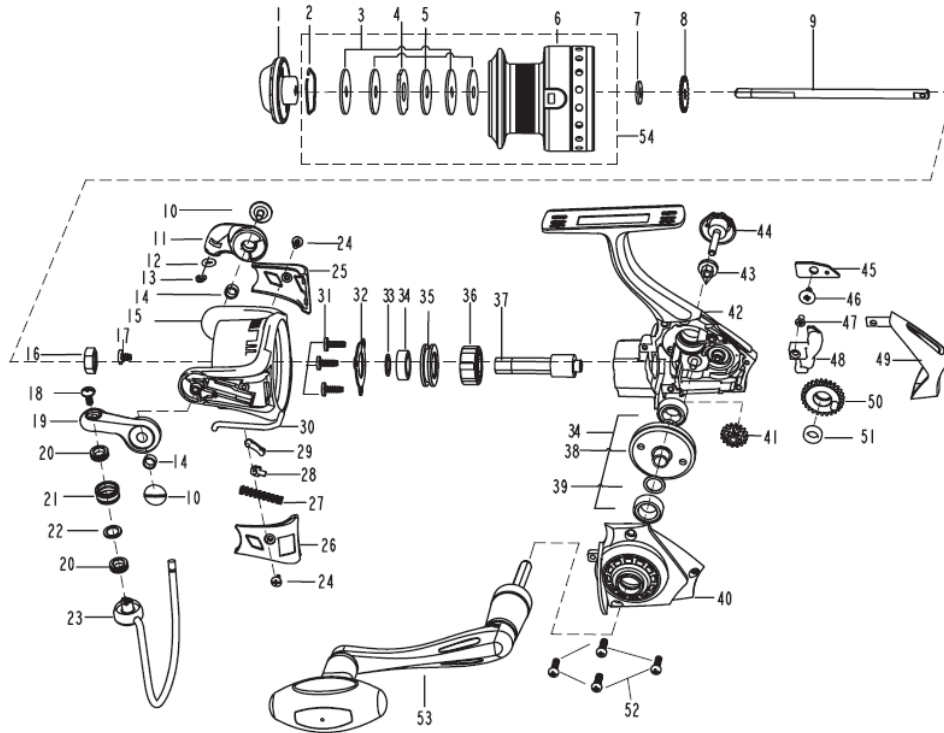

Exploded View of Cardinal SX5000

パーツID	パーツ名	価格
1	1309163 DRAG KNOB ASSY (C)	¥600
2	1085295 RETAINER RING	¥50
3	1108878 WASHER	¥50
4	1131685 WASHER	¥50
5	1131686 KEY WASHER	¥100
6	1308382 SPOOL (C)	¥1,000
6	1308383 SPARE SPOOL (C)	¥1,400
7	1178954 SPARE ADJUSTMENT WASHER(T=0.3) (C)	¥160
8	1108886 CLICK GEAR	¥100
9	1131720 MAIN SHAFT (C)	¥500
10	1188295 SCREW (C)	¥160
11	1309164 BAIL HOLDER (C)	¥300
12	1252708 O-RING (C)	¥160
13	1252707 E-CLIP (C)	¥160
14	1188283 BUSHING (C)	¥160
15	1309165 ROTOR (C)	¥1,000
16	1257336 ROTOR NUT (C)	¥200
17	1131700 SCREW (C)	¥160
18	1126429 SCREW	¥50
19	1309166 BAIL ARM (C)	¥300
20	1279727 BRASS BUSHING (C)	¥200
21	1141495 LINE ROLLER (C)	¥300
22	1110165 WASHER (C)	¥50
23	1288114 BAIL ASSEMBLY (C)	¥500
24	1092845 SCREW	¥50
25	1288115 BAIL HOLDER COVER (C)	¥200
26	1288116 BAIL ARM COVER (C)	¥200
27	1257340 TRIP SPRING (C)	¥160
28	1126272 BAIL SLIDER	¥100
29	1252713 TRIP LINKAGE (C)	¥160
30	1288117 TRIP BAR (C)	¥200
31	1126451 SCREW	¥50
32	1126352 BALL BEARING RETAINER	¥100
33	1131729 WASHER (C)	¥200
34	1108910 BALL BEARING	¥600
35	1257344 BEARING HOLDER (C)	¥400
36	1257345 CLUTCH ASSEMBLY (C)	¥800
37	1288118 PINION (C)	¥500
38	1288119 DRIVE GEAR (C)	¥700
39	1257352 SHIM (C)	¥160
40	1308378 BODY COVER (C)	¥500
41	1224016 DOUBLE GEAR (C)	¥300
42	1308384 BODY (C)	¥1,500
43	1092781 WASHER	¥100
44	1279737 HANDLE SCREW (C)	¥300
45	1126453 SLIDER RETAINER	¥110
46	1131738 SCREW (C)	¥200
47	1085341 SCREW	¥50
48	1131735 SLIDER (C)	¥300

パーツID	パーツ名	価格
49	1288122 REAR COVER (C)	¥400
50	1131736 OSCILLATION GEAR (C)	¥300
51	1108938 BUSHING C172/174/176 (C)	¥200
52	1141448 SCREW (4REQ) (C)	¥200
53	1308380 HANDLE ASSY (C)	¥1,700
54	1308385 SPOOL ASSY (C)	¥1,800