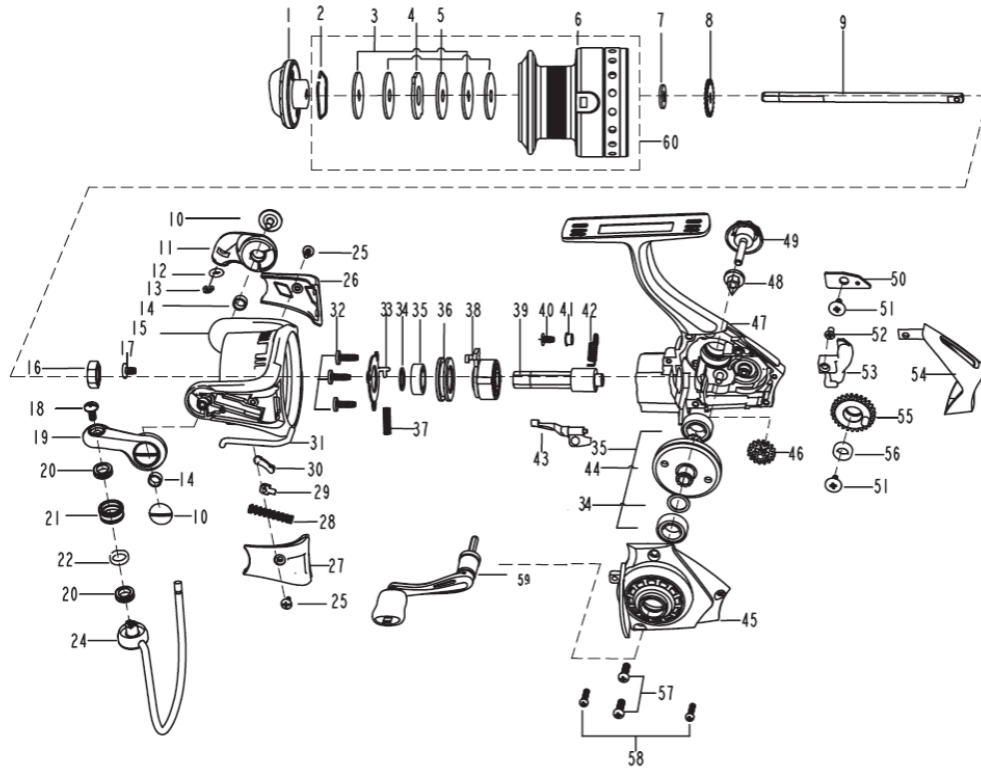

Abu Garcia Exploded View OF Cardinal SX2500S

パーツID	パーツ名	価格
1	1279758 DRAG KNOB ASSEMBLY (C)	¥500
2	1085295 RETAINER RING	¥50
3	1085296 WASHER	¥50
4	1085297 WASHER	¥50
5	1085298 WASHER	¥50
6	1308332 SPOOL (C)	¥800
6	1308333 SPARE SPOOL (C)	¥1,200
7	1178949 WASHER (T=0.5) (C)	¥200
8	1085271 CLICK GEAR	¥100
9	1279725 MAIN SHAFT (C)	¥500
10	1126379 SCREW	¥100
11	1280987 BAIL HOLDER (C)	¥300
12	1252708 O-RING (C)	¥160
13	1252707 E-CLIP (C)	¥160
14	1188261 BUSHING (C)	¥160
15	1308324 ROTOR (C)	¥900
16	1085273 ROTOR NUT	¥100
17	1126258 SCREW	¥50
18	1126261 SCREW	¥50
19	1280988 BAIL ARM (C)	¥300
20	1279727 BRASS BUSHING (C)	¥200
21	1252705 LINE ROLLER (C)	¥300
22	1110165 WASHER (C)	¥50
24	1279744 BAIL ASSEMBLY (C)	¥500
25	1125962 SCREW (C)	¥160
26	1279729 BAIL HOLD COVER (C)	¥200
27	1279730 BAIL ARM COVER (C)	¥200
28	1119706 TRIP SPRING (C)	¥200
29	1126272 BAIL SLIDER	¥100
30	1252713 TRIP LINKAGE (C)	¥160
31	1279745 TRIP BAR (C)	¥200
32	1092844 SCREW	¥50
33	1252715 PINION COVER (C)	¥200
34	1114764 WASHER-AV S6000FD	¥50
35	1252717 BEARING 7X13X4 (C)	¥800
36	1280475 BEARING HOLDER (C)	¥200
37	1252716 CLUTCH SPRING (C)	¥160
38	1252719 CLUTCH ASSEMBLY (C)	¥800
39	1279732 PINION (C)	¥500
40	1141435 SCREW (C)	¥50
41	1279733 BUSHING (C)	¥200
42	1252722 CLUTCH SWITCH SPRING (C)	¥160
43	1280989 CLUTCH SWITCH (C)	¥200
44	1279735 DRIVE GEAR (C)	¥700
45	1308301 BODY COVER (C)	¥500
46	1252732 REDUCTION GEAR (C)	¥300
47	1308334 BODY (C)	¥1,400
48	1092781 WASHER	¥100
49	1279737 HANDLE SCREW (C)	¥300

パーツID	パーツ名	価格
50	1126332 SLIDER RETAINER	¥100
51	1188428 SCREW (C)	¥160
52	1126275 SCREW	¥50
53	1279738 SLIDER (C)	¥300
54	1279739 REAR COVER (C)	¥400
55	1252730 OSCILLATION GEAR (C)	¥300
56	1108938 BUSHING C172/174/176 (C)	¥200
57	1085599 SCREW	¥50
58	1117984 SCREW C102/302	¥50
59	1308303 HANDLE ASSY (C)	¥1,500
60	1308335 SPOOL ASSY (C)	¥1,500