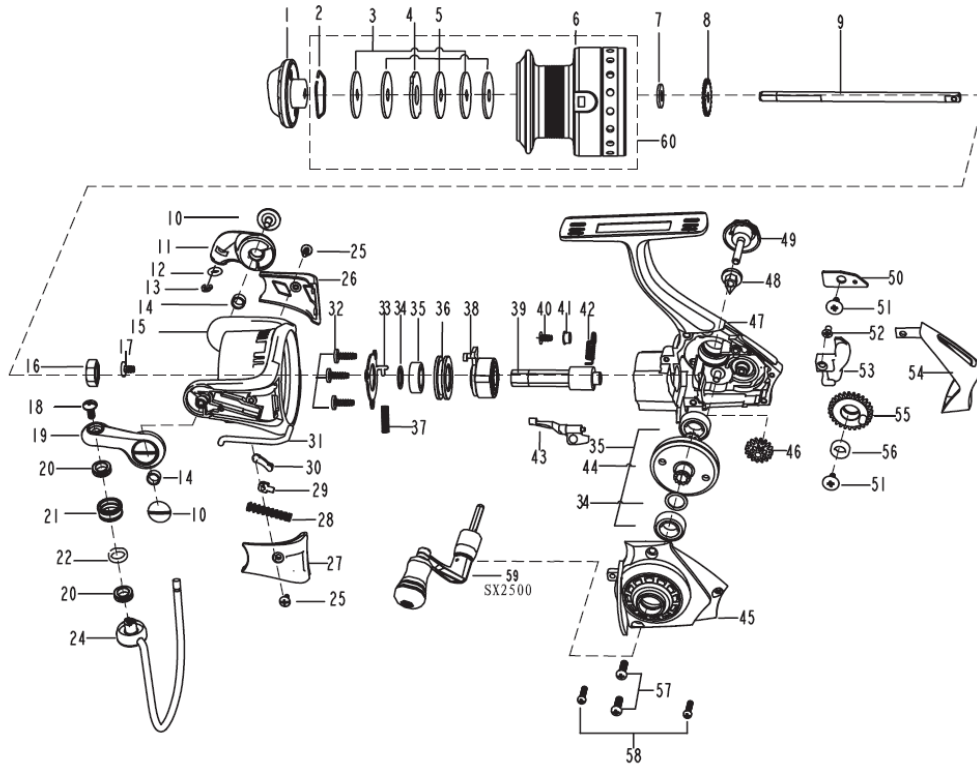

**Abu Garcia** Exploded View OF Cardinal SX2500

パーツID	パーツ名	価格
1	1279758 DRAG KNOB ASSEMBLY (C)	¥500
2	1085295 RETAINER RING	¥50
3	1085296 WASHER	¥50
4	1085297 WASHER	¥50
5	1085298 WASHER	¥50
6	1308336 SPOOL (C)	¥800
6	1308337 SPARE SPOOL (C)	¥1,200
7	1178949 WASHER (T=0.5) (C)	¥200
8	1126316 CLICK GEAR	¥100
9	1279725 MAIN SHAFT (C)	¥500
10	1126379 SCREW	¥100
11	1280987 BAIL HOLDER (C)	¥300
12	1252708 O-RING (C)	¥160
13	1252707 E-CLIP (C)	¥160
14	1188261 BUSHING (C)	¥160
15	1308324 ROTOR (C)	¥900
16	1085273 ROTOR NUT	¥100
17	1126258 SCREW	¥50
18	1126261 SCREW	¥50
19	1280988 BAIL ARM (C)	¥300
20	1279727 BRASS BUSHING (C)	¥200
21	1252705 LINE ROLLER (C)	¥300
22	1110165 WASHER (C)	¥50
24	1279744 BAIL ASSEMBLY (C)	¥500
25	1125962 SCREW (C)	¥160
26	1279729 BAIL HOLD COVER (C)	¥200
27	1279730 BAIL ARM COVER (C)	¥200
28	1119706 TRIP SPRING (C)	¥200
29	1126272 BAIL SLIDER	¥100
30	1252713 TRIP LINKAGE (C)	¥160
31	1279745 TRIP BAR (C)	¥200
32	1092844 SCREW	¥50
33	1252715 PINION COVER (C)	¥200
34	1114764 WASHER-AV S6000FD	¥50
35	1252717 BEARING 7X13X4 (C)	¥800
36	1280475 BEARING HOLDER (C)	¥200
37	1252716 CLUTCH SPRING (C)	¥160
38	1252719 CLUTCH ASSEMBLY (C)	¥800
39	1279732 PINION (C)	¥500
40	1141435 SCREW (C)	¥50
41	1279733 BUSHING (C)	¥200
42	1252722 CLUTCH SWITCH SPRING (C)	¥160
43	1280989 CLUTCH SWITCH (C)	¥200
44	1279735 DRIVE GEAR (C)	¥700
45	1308301 BODY COVER (C)	¥500
46	1252732 REDUCTION GEAR (C)	¥300
47	1308338 BODY (C)	¥1,400
48	1092781 WASHER	¥100
49	1279737 HANDLE SCREW (C)	¥300

パーツID	パーツ名	価格
50	1126332 SLIDER RETAINER	¥100
51	1188428 SCREW (C)	¥160
52	1126275 SCREW	¥50
53	1279738 SLIDER (C)	¥300
54	1279739 REAR COVER (C)	¥400
55	1252730 OSCILLATION GEAR (C)	¥300
56	1108938 BUSHING C172/174/176 (C)	¥200
57	1085599 SCREW	¥50
58	1117984 SCREW C102/302	¥50
59	1309162 HANDLE ASSY (C)	¥1,500
60	1308339 SPOOL ASSY (C)	¥1,500