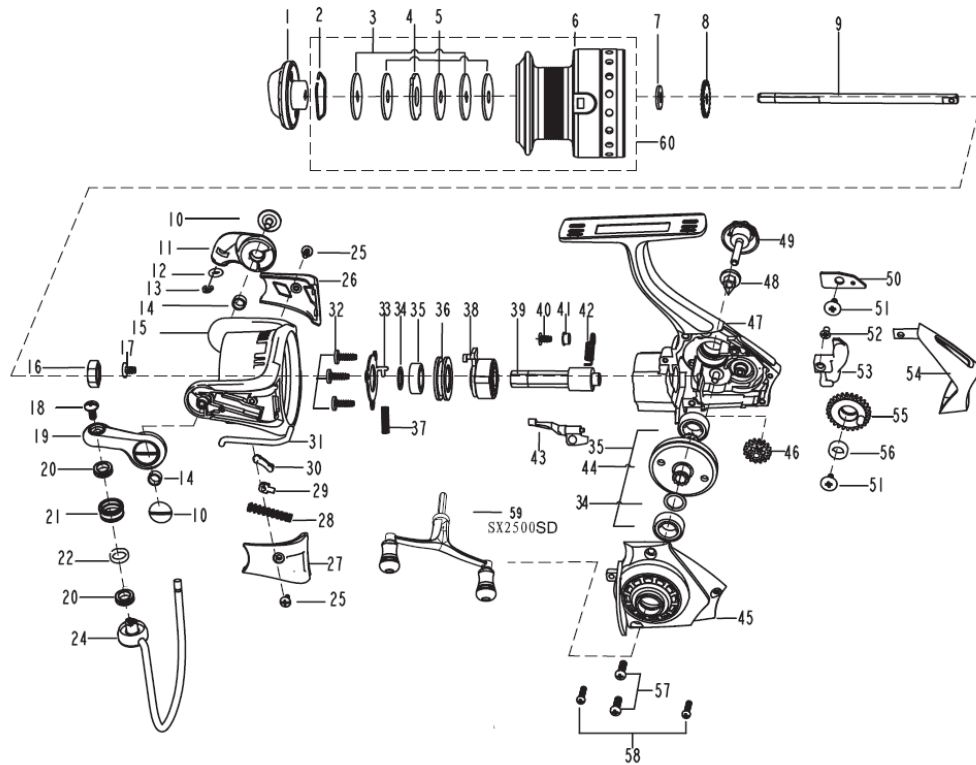

Abu Garcia Exploded View OF Cardinal SX2500SD

パーツID	パーツ名	価格
1	1279758 DRAG KNOB ASSEMBLY (C)	¥500
2	1085295 RETAINER RING	¥50
3	1085296 WASHER	¥50
4	1085297 WASHER	¥50
5	1085298 WASHER	¥50
6	1308340 SPOOL (C)	¥800
6	1308341 SPARE SPOOL (C)	¥1,200
7	1178949 WASHER (T=0.5) (C)	¥200
8	1085271 CLICK GEAR	¥100
9	1279725 MAIN SHAFT (C)	¥500
10	1126379 SCREW	¥100
11	1280987 BAIL HOLDER (C)	¥300
12	1252708 O-RING (C)	¥160
13	1252707 E-CLIP (C)	¥160
14	1188261 BUSHING (C)	¥160
15	1308324 ROTOR (C)	¥900
16	1085273 ROTOR NUT	¥100
17	1126258 SCREW	¥50
18	1126261 SCREW	¥50
19	1280988 BAIL ARM (C)	¥300
20	1279727 BRASS BUSHING (C)	¥200
21	1252705 LINE ROLLER (C)	¥300
22	1110165 WASHER (C)	¥50
24	1279744 BAIL ASSEMBLY (C)	¥500
25	1125962 SCREW (C)	¥160
26	1279729 BAIL HOLD COVER (C)	¥200
27	1279730 BAIL ARM COVER (C)	¥200
28	1119706 TRIP SPRING (C)	¥200
29	1126272 BAIL SLIDER	¥100
30	1252713 TRIP LINKAGE (C)	¥160
31	1279745 TRIP BAR (C)	¥200
32	1092844 SCREW	¥50
33	1252715 PINION COVER (C)	¥200
34	1114764 WASHER-AV S6000FD	¥50
35	1252717 BEARING 7X13X4 (C)	¥800
36	1280475 BEARING HOLDER (C)	¥200
37	1252716 CLUTCH SPRING (C)	¥160
38	1252719 CLUTCH ASSEMBLY (C)	¥800
39	1279732 PINION (C)	¥500
40	1141435 SCREW (C)	¥50
41	1279733 BUSHING (C)	¥200
42	1252722 CLUTCH SWITCH SPRING (C)	¥160
43	1280989 CLUTCH SWITCH (C)	¥200
44	1279736 DRIVE GEAR (C)	¥700
45	1308301 BODY COVER (C)	¥500
46	1252732 REDUCTION GEAR (C)	¥300
47	1308342 BODY (C)	¥1,400
48	1092781 WASHER	¥100
49	1279737 HANDLE SCREW (C)	¥300

パーツID	パーツ名	価格
50	1126332 SLIDER RETAINER	¥100
51	1188428 SCREW (C)	¥160
52	1126275 SCREW	¥50
53	1279738 SLIDER (C)	¥300
54	1279739 REAR COVER (C)	¥400
55	1252730 OSCILLATION GEAR (C)	¥300
56	1108938 BUSHING C172/174/176 (C)	¥200
57	1085599 SCREW	¥50
58	1117984 SCREW C102/302	¥50
59	1308330 HANDLE ASSY (C)	¥2,300
60	1308343 SPOOL ASSY (C)	¥1,500