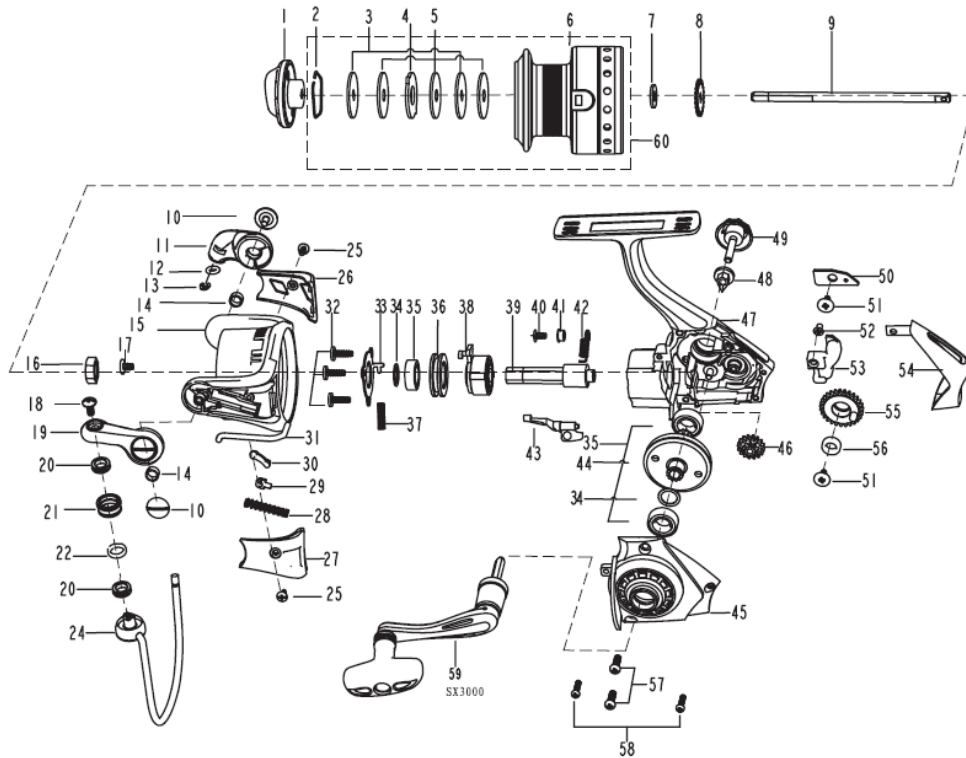

Abu Garcia EXPLODED VIEW OF Cardinal SX3000

パーツID	パーツ名	価格
1	1279758 DRAG KNOB ASSEMBLY (C)	¥500
2	1085295 RETAINER RING	¥50
3	1085296 WASHER	¥50
4	1085297 WASHER	¥50
5	1085298 WASHER	¥50
6	1308363 SPOOL (C)	¥900
6	1308364 SPARE SPOOL (C)	¥1,300
7	1178949 WASHER (T=0.5) (C)	¥200
8	1118984 CLICK GEAR (C)	¥200
9	1279748 MAIN SHAFT (C)	¥500
10	1126379 SCREW	¥100
11	1280987 BAIL HOLDER (C)	¥300
12	1252708 O-RING (C)	¥160
13	1252707 E-CLIP (C)	¥160
14	1188261 BUSHING (C)	¥160
15	1308359 ROTOR (C)	¥1,000
16	1085273 ROTOR NUT	¥100
17	1126258 SCREW	¥50
18	1126261 SCREW	¥50
19	1280988 BAIL ARM (C)	¥300
20	1279727 BRASS BUSHING (C)	¥200
21	1252705 LINE ROLLER (C)	¥300
22	1110165 WASHER (C)	¥50
24	1279750 BAIL ASSEMBLY (C)	¥500
25	1125962 SCREW (C)	¥160
26	1279751 BAIL HOLDER COVER (C)	¥200
27	1279752 BAIL ARM COVER (C)	¥200
28	1119706 TRIP SPRING (C)	¥200
29	1126272 BAIL SLIDER	¥100
30	1252713 TRIP LINKAGE (C)	¥160
31	1279753 TRIP BAR (C)	¥200
32	1092844 SCREW	¥50
33	1252715 PINION COVER (C)	¥200
34	1114764 WASHER-AV S6000FD	¥50
35	1252717 BEARING 7X13X4 (C)	¥800
36	1280475 BEARING HOLDER (C)	¥200
37	1252716 CLUTCH SPRING (C)	¥160
38	1252719 CLUTCH ASSEMBLY (C)	¥800
39	1279732 PINION (C)	¥500
40	1141435 SCREW (C)	¥50
41	1279733 BUSHING (C)	¥200
42	1252722 CLUTCH SWITCH SPRING (C)	¥160
43	1280989 CLUTCH SWITCH (C)	¥200
44	1279737 HANDLE SCREW (C)	¥300
45	1308360 BODY COVER (C)	¥500
46	1252732 REDUCTION GEAR (C)	¥300
47	1308365 BODY (C)	¥1,400
48	1092781 WASHER	¥100
49	1279737 HANDLE SCREW (C)	¥300

パーツID	パーツ名	価格
50	1121651 SLIDER RETAINER	¥100
51	1188428 SCREW (C)	¥160
52	1126275 SCREW	¥50
53	1279756 SLIDER (C)	¥300
54	1279757 REAR COVER (C)	¥400
55	1253701 OSCILLATION GEAR (C)	¥300
56	1108938 BUSHING C172/174/176 (C)	¥200
57	1119026 SCREW (2REQ) (C)	¥200
58	1117984 SCREW C102/302	¥50
59	1308326 HANDLE ASSY (C)	¥1,500
60	1308366 SPOOL ASSY (C)	¥1,600