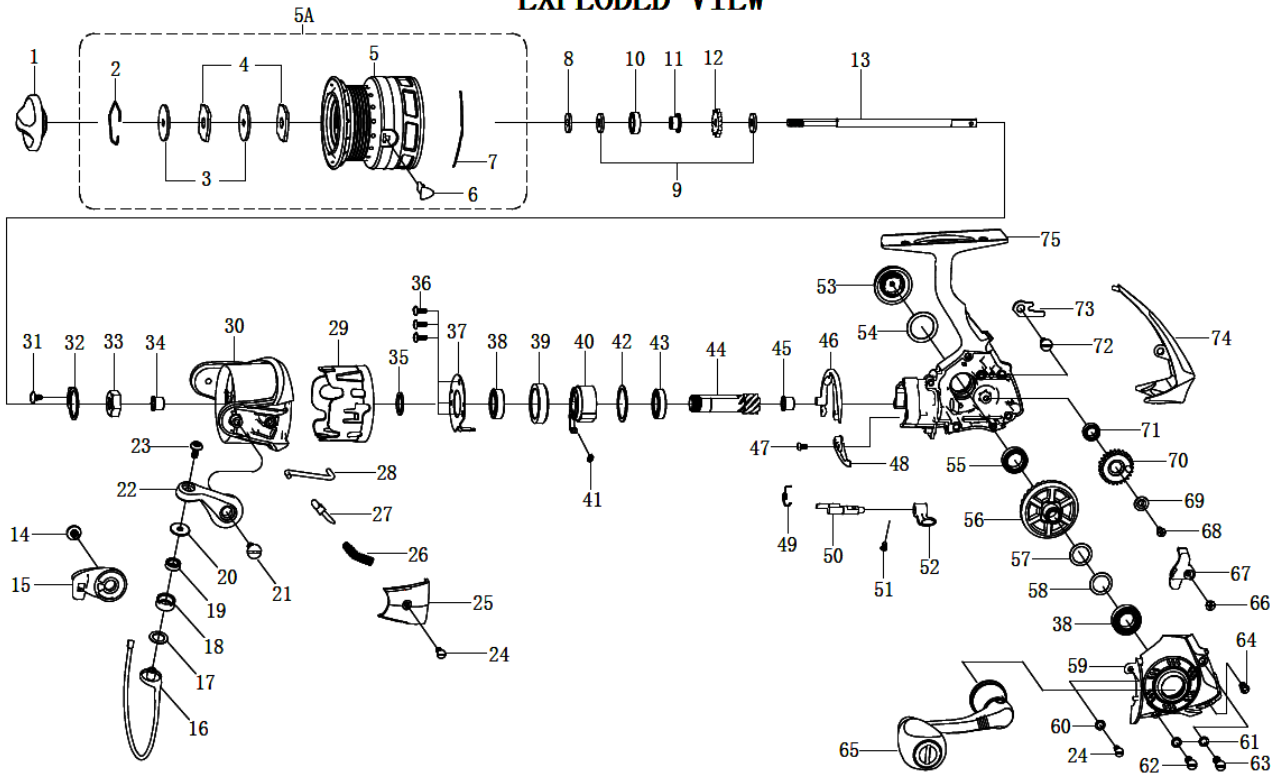

EXPLODED VIEW

ABU SP REVO LT2000 00

パーツID	パーツ名	価格
1	1338781 DRAG KNOB ASSY	¥1,000
2	1262623 STOP RING	¥300
3	1216514 KEYD DRAG WASHER (C)	¥160
4	1338782 DRAG WASHER	¥200
5	1338800 SPOOL SUB-ASSY	¥2,500
5A	1338801 COMPLETE SPOOL VENTED	¥4,500
6	1216522 LINE CLIP (C)	¥200
7	1216627 LINE CLIP SPRING (C)	¥200
8	1201817 CLICK GEAR WASHER (C)	¥50
9	1200772 MAIN SHAFT WASHER (C)	¥200
10	1200773 BEARING 10X6X3 (C)	¥800
11	1216527 SLEEVE (C)	¥400
12	1216528 CLICK GEAR	¥200
13	1338802 MAIN SHAFT	¥800
14	1216538 SCREW (C)	¥160
15	1338786 BAIL HOLDER	¥300
16	1338787 BAIL WIRE	¥1,000
17	1200780 LINE ROLLER WASHER (C)	¥160
18	1200782 LINE ROLLER	¥500
19	1200781 BEARING 7X4X2.5 (C)	¥600
20	1270808 LINE ROLLER COLLAR (C)	¥200
21	1216532 SCREW (C)	¥200
22	1338788 BAIL ARM	¥300
23	1338789 SCREW	¥200
24	1216534 SCREW (C)	¥160
25	1338790 BAIL ARM COVER	¥300
26	1201835 BAIL ARM SPRING (C)	¥160
27	1201836 BAIL ARM GUIDE	¥100
28	1270828 TRIP PLUNGER (C)	¥200
29	1270829 ROTOR SLEEVE (C)	¥500
30	1338803 ROTOR	¥1,200
31	1201840 SCREW (C)	¥160
32	1201841 ROTOR NUT WASHER (C)	¥200
33	1201842 ROTOR NUT	¥100
34	1225190 BUSHING (C)	¥160
35	1216633 RATCHET WASHER (C)	¥160
36	1201845 SCREW (C)	¥50
37	1201846 BEARING COVER (C)	¥200
38	1224305 BEARING	¥600
39	1200863 BEARING SLEEVE	¥300
40	1223660 ONE WAY CLUTCH (C)	¥800
41	1200805 CLUTCH SPRING	¥200
42	1201852 WASHER (C)	¥100
43	1224309 BEARING	¥600
44	1216634 PINION (C)	¥500
45	1200797 FRAME BUSHING (C)	¥160
46	1241751 ROTOR BRAKE (C)	¥300
47	1201853 SCREW (C)	¥160
48	1216543 N-R CAM (C)	¥200
49	1216544 N-R LEVER SPRING (C)	¥160
50	1201857 N-R LEVER SHAFT (C)	¥200