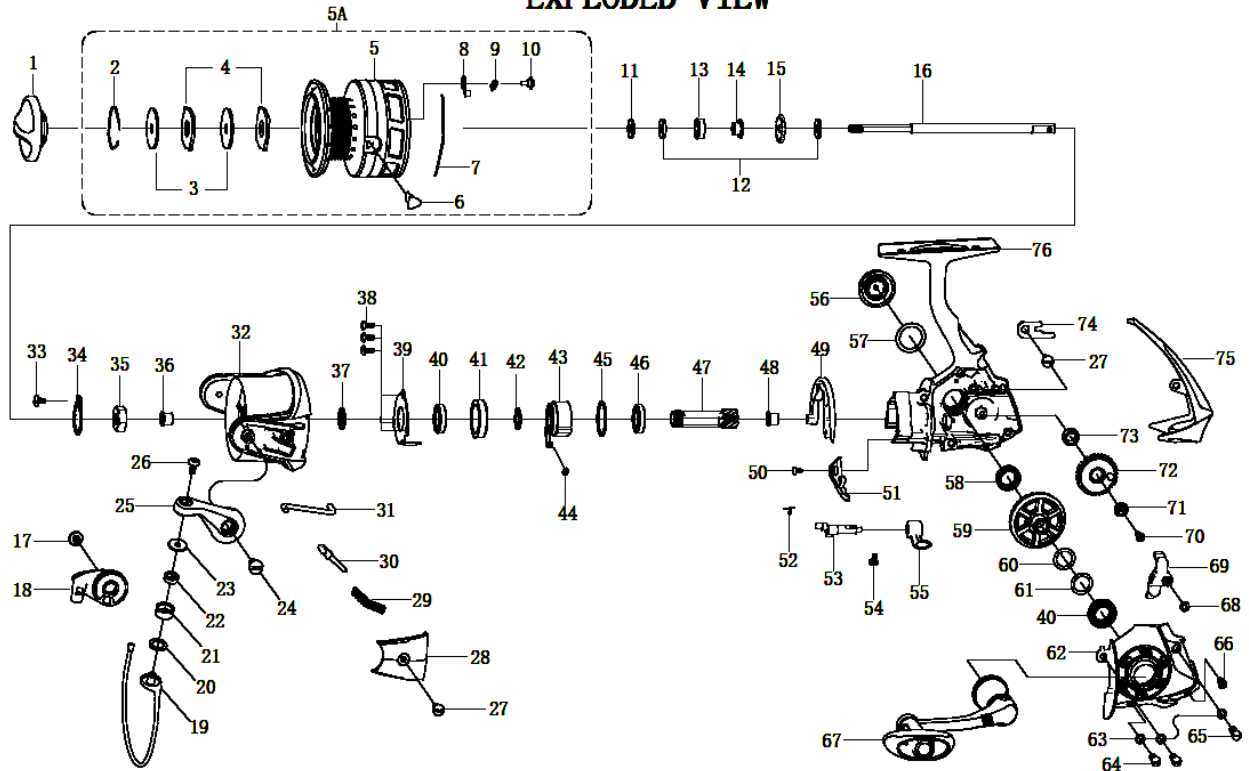

EXPLODED VIEW

ABU SP REVO LT2500 00

パーツID	パーツ名	価格
1	1338814 DRAG KNOB ASSY	¥1,000
2	1338815 STOP RING	¥300
3	1216560 KEY WASHER (C)	¥160
4	1338816 DRAG WASHER	¥200
5	1338817 SPOOL	¥3,000
5A	1338818 COMPLETE SPOOL VENTED	¥5,000
6	1216522 LINE CLIP (C)	¥200
7	1216569 LINE CLIP SPRING (C)	¥200
8	1216395 SPOOL CLICK	¥200
9	1214415 BUSHING (C)	¥160
10	1216396 SCREW	¥200
11	1201745 CLICK GEAR WASHER (C)	¥100
12	1200833 MAIN SHAFT WASHER (C)	¥200
13	1200773 BEARING 10X6X3 (C)	¥800
14	1216571 SLEEVE (C)	¥400
15	1201749 CLICK GEAR	¥200
16	1338819 MAIN SHAFT	¥800
17	1216538 SCREW (C)	¥160
18	1338820 BAIL HOLDER	¥300
19	1338821 BAIL WIRE	¥1,000
20	1200780 LINE ROLLER WASHER (C)	¥160
21	1200782 LINE ROLLER	¥500
22	1200781 BEARING 7X4X2.5 (C)	¥600
23	1270808 LINE ROLLER COLLAR (C)	¥200
24	1216532 SCREW (C)	¥200
25	1338822 BAIL ARM	¥300
26	1338789 SCREW	¥200
27	1216555 SCREW (C)	¥160
28	1338823 BAIL ARM COVER	¥300
29	1201763 BAIL ARM SPRING (C)	¥160
30	1200851 BAIL ARM GUIDE (C)	¥100
31	1241715 TRIP PLUNGER (C)	¥200
32	1338824 ROTOR	¥1,500
33	1201840 SCREW (C)	¥160
34	1201841 ROTOR NUT WASHER (C)	¥200
35	1201771 ROTOR NUT (C)	¥100
36	1225178 BUSHING (C)	¥160
37	1216633 RATCHET WASHER (C)	¥160
38	1201845 SCREW (C)	¥50
39	1216576 BEARING COVER (C)	¥200
40	1224305 BEARING	¥600
41	1201777 BEARING SLEEVE (C)	¥300
42	1216577 PINION WASHER (C)	¥100
43	1223660 ONE WAY CLUTCH (C)	¥800
44	1200805 CLUTCH SPRING	¥200
45	1201852 WASHER (C)	¥100
46	1224305 BEARING	¥600
47	1216578 PINION (C)	¥500
48	1205958 BUSHING (C)	¥160
49	1216579 ROTOR BRAKE (C)	¥300
50	1201853 SCREW (C)	¥160