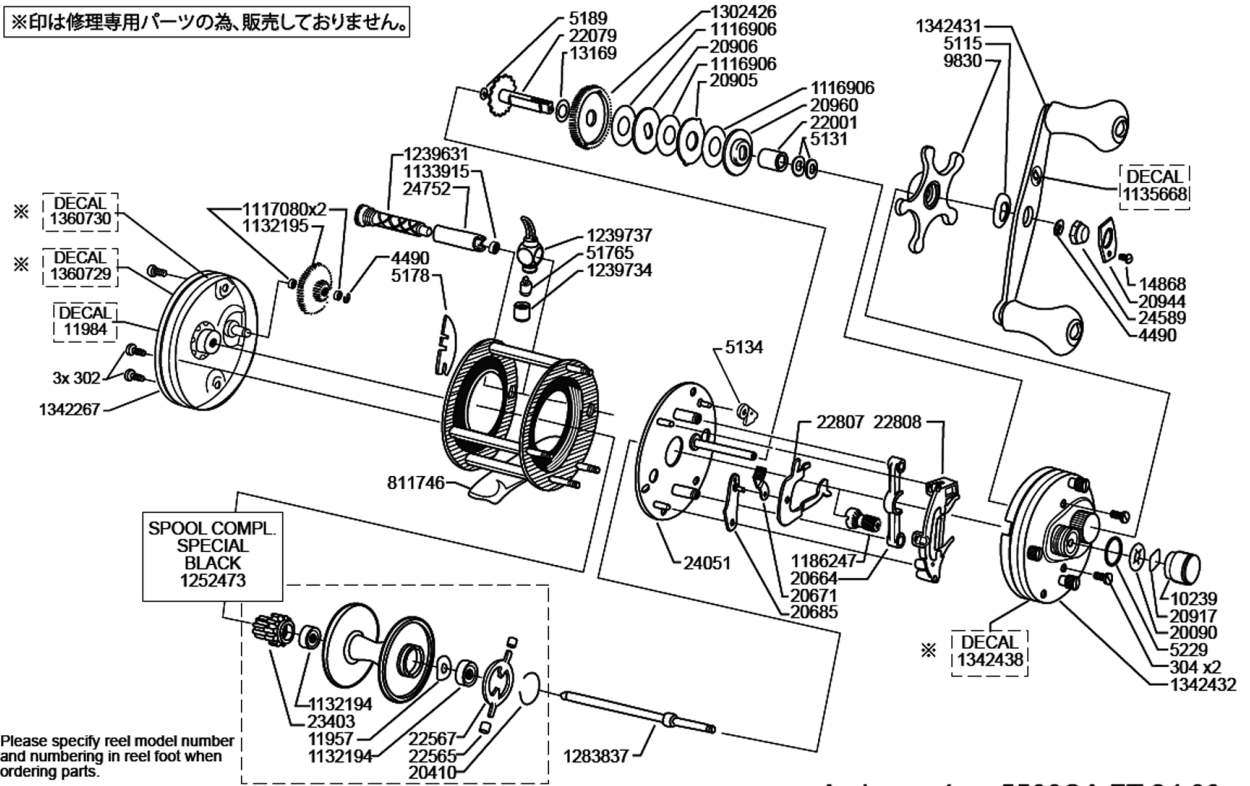

※印は修理専用パーツの為、販売していません。

Ambassadeur 5500CA FT 24 00

1360777 Black

34-13125-0

パーツID	パーツ名	価格
302	SCREW	¥200
304	SCREW	¥200
4490	RETAINER	¥200
4490	RETAINER	¥200
5115	WASHER	¥200
5131	SPRING WASHER	¥200
5134	ANTI REVERSE PAWL COMPLETE	¥900
5178	LOCK PLATE	¥200
5189	DRIVE SHAFT SHIM 4000-6000	¥200
5229	O-RING	¥200
9830	STAR WHEEL CHROME	¥1,800
10239	SPOOL CAP	¥1,200
11957	WASHER	¥200
11984	DECAL	¥200
13169	BRAKEWASHER DIA.15.7/8.2	¥200
14868	SCREW	¥200
20090	LOCK SPRING POLYSULFON BLACK	¥200
20410	RETAINER,SHAFT S/S D0.6X10	¥200
20664	YOKE POM	¥600
20671	RELEASE TORIGGER	¥600
20685	LINK ARM RIVETED	¥1,000
20905	DRAG WASHER	¥200
20906	DRAG WASHER	¥200
20917	BASE WASHER	¥200
20944	NUT COVER (12.5) FNFKR G20	¥600
20960	WASHER	¥600
22001	HANDLE BUSHING	¥1,200
22079	MAIN GEAR BUSHING RIVETED	¥2,900
22565	BRAKE WEIGHT BAKELITE	¥100
22567	RELEASE CLUTCH	¥500
22807	CLUTCH ARM STAINLESS STEEL	¥1,000
22808	POSITION HOLDER	¥600
23403	CLICK AND COGWHEEL POM	¥200
24051	BRAKE PLATE	¥4,800
24589	HANDLE NUT OIL BRASS ENGRAVED 5000	¥500
24752	LEWELWIND TUBE 5600	¥1,900
51765	PILOT GUIDE (5176)	¥600
811746	FRAME COMPLETE SPECIAL 5000	¥6,600
1116906	CARBON DRAG WASHER	¥200
1116906	CARBON DRAG WASHER	¥200
1116906	CARBON DRAG WASHER	¥200
1117080	BALL BEARING	¥3,000
1132194	HYBRID BALL BEARING	¥1,800
1132194	HYBRID BALL BEARING	¥1,800
1132195	COG WEEL	¥600
1133915	BALL BEARING D3 D7 B3 SV-30	¥1,200
1135668	LABEL (G) AS IN GARCIA	¥200
1186247	PINION STAINLESS STEEL MILLED	¥3,000
1239631	WORM SHAFT COMPLETE 5000	¥4,500

パーツID	パーツ名	価格
1239734	LINE CARRIAGE NUT CHROME PLATED	¥600
1239737	LINE CARRIAGE COMPLETE CHROME	¥1,800
1252473	SPARE SPOOL SPECIAL 5000 JAPAN	¥9,500
1283837	SPOOL SHAFT COMPLETE SPECIAL 5000 SIZ	¥3,500
1302426	MAIN GEAR	¥2,500
1342267	LEFT SIDEPLATE	¥4,200
1342431	HANDLE	¥4,000
1342432	RIGHT SIDEPLATE	¥8,400
1342438	DECAL	
1360729	DECAL	
1360730	DECAL	