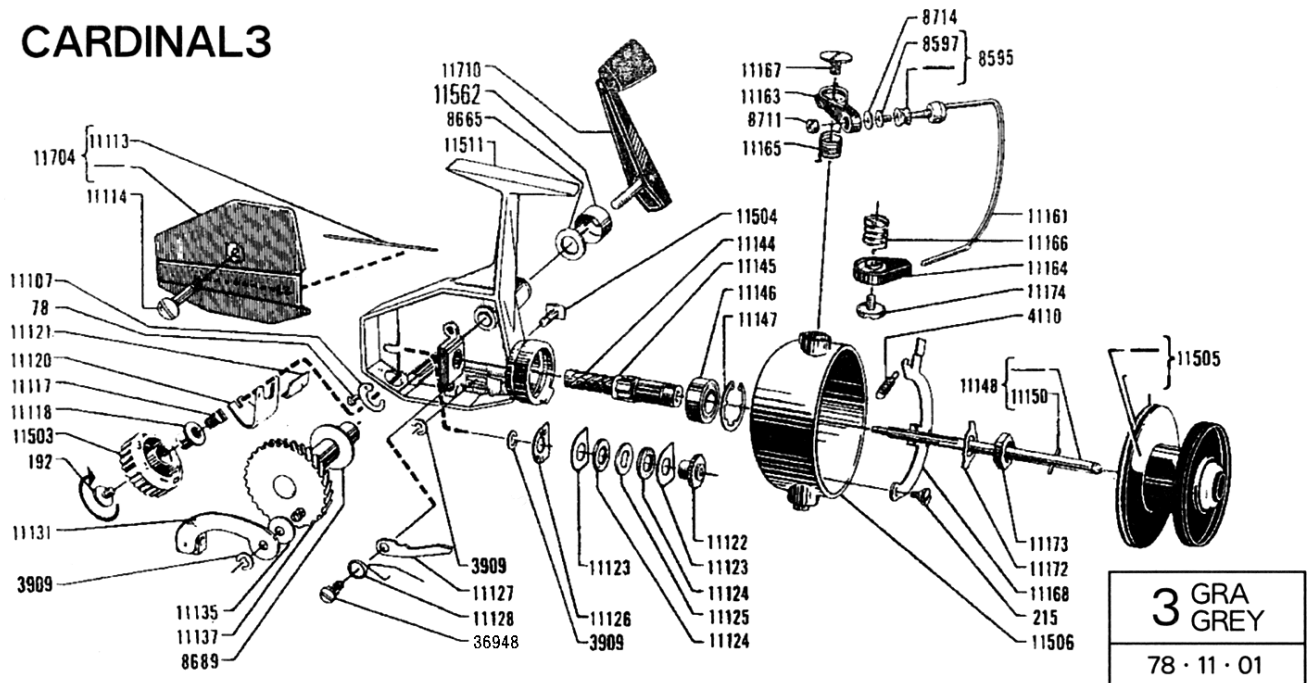

CARDINAL3

パーツID	パーツ名	価格
11704	SIDE PLATE	¥3,000
11113	CLICK SPRING	¥200
11114	SIDE PLATE SCREW	¥600
11107	DRAG KNOB SPRING	¥200
78	要確認)DRAG SPRING SCREW	¥200
11121	DRAG BAR PLATE	¥200
11120	修理)DRAG BAR	
11117	DRAG SCREW	¥600
11118	修理)DRAG BOLT	
11503	DRAG KNOB	¥600
192	DRAG KNOB SCREW C3/C4	¥600
11131	CONNECTING LINK C-3	¥1,200
3909	RETAINER	¥200
11135	SPRING WASHER	¥200
11137	修理)DRIVE GEAR	
8689	SHIM	¥200
11710	OBSOLETE N/A - HANDLE	
11562	PROTECTING RING	¥1,500
8665	FELT PACKING C3/C4	¥300
11511	C-3 HOUSING-(OLD STYLE)	¥6,600
3909	RETAINER	¥200
11127	A/R DOG	¥200
11128	A/R SPRING	¥200
36948	A/R SCREW	¥900
11123	FRICITION WASHER =廃盤=	
11126	DRAG SPRING WASHER	
3909	RETAINER	¥200
11167	BAIL MOUNT SCREW (→J30132)	
11163	BAIL MOUNT	¥1,200
8711	NUT FOR BAIL C3/C4	¥500
11165	BAIL SPRING C-3(A)	¥300
11504	A/R BUTTON	¥600
11144	PINION GEAR	¥3,000
11145	O RING ID5.1 YD8.3 Ø1.6	¥400
11146	BALL BEARING	¥3,000
11147	修理)RETAINER RING	
11122	修理)DRAG BUSHING	
11123	FRICITION WASHER =廃盤=	
11124	DRAG WASHER	
11125	修理)DRAG WASHER	
11124	DRAG WASHER	
8714	PROTECTING WASHER C3/C4	¥600
8597	要確認)BUSHING C3/C4	¥500
8595	LINE GUIDE WITH BUSHING C3/C4	
11161	C-3 BAIL WIRE	¥2,300
11166	BAIL SPRING C-3(B)	¥300
11164	BAIL MOUNT	¥1,200
11174	SCREW (→J30133)	
4110	SPRING	¥200
11148	AXLE COMPLETE	¥1,800
11150	PIN	¥200

パーツID	パーツ名	価格
11173	NUT	¥600
11172	LOCK WASHER	¥600
11168	TRIP LEVER	¥2,100
215	TRIP LEVER SCREW	¥200
11506	ROTOR	¥3,800
11505	SPOOL C-3(SAME AS #J30134)	