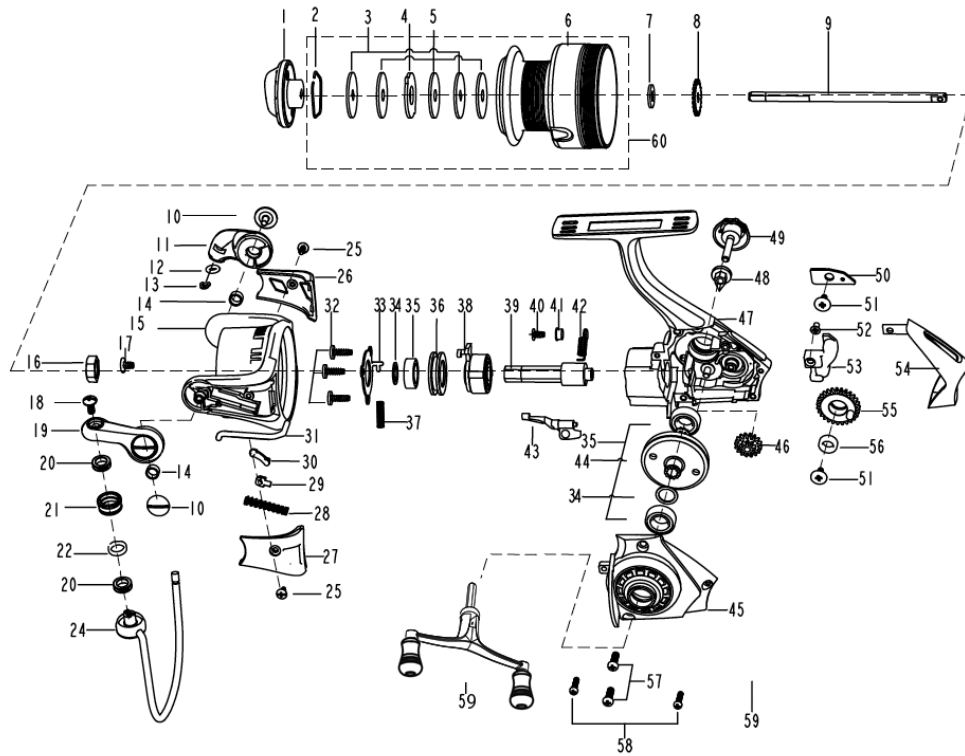

**Abu Garcia** CARDINAL S2500D

パーツID	パーツ名	価格
1	1279758 DRAG KNOB ASSEMBLY (C)	¥500
2	1085295 RETAINER RING	¥50
3	1085296 WASHER	¥50
4	1085297 WASHER	¥50
5	1085298 WASHER	¥50
6	1308328 SPOOL (C)	¥800
7	1178949 WASHER (T=0.5) (C)	¥200
8	1126316 CLICK GEAR	¥100
9	1279725 MAIN SHAFT (C)	¥500
10	1126379 SCREW	¥100
11	1280987 BAIL HOLDER (C)	¥300
12	1252708 O-RING (C)	¥160
13	1252707 E-CLIP (C)	¥160
14	1188261 BUSHING (C)	¥160
15	1308324 ROTOR (C)	¥900
16	1085273 ROTOR NUT	¥100
17	1126258 SCREW	¥50
18	1126261 SCREW	¥50
19	1280988 BAIL ARM (C)	¥300
20	1279727 BRASS BUSHING (C)	¥200
21	1252705 LINE ROLLER (C)	¥300
22	1110165 WASHER (C)	¥50
24	1279744 BAIL ASSEMBLY (C)	¥500
25	1125962 SCREW (C)	¥160
26	1279729 BAIL HOLD COVER (C)	¥200
27	1279730 BAIL ARM COVER (C)	¥200
28	1119706 TRIP SPRING (C)	¥200
29	1126272 BAIL SLIDER	¥100
30	1252713 TRIP LINKAGE (C)	¥160
31	1279745 TRIP BAR (C)	¥200
32	1092844 SCREW	¥50
33	1252715 PINION COVER (C)	¥200
34	1114764 WASHER-AV S6000FD	¥50
35	1252717 BEARING 7X13X4 (C)	¥800
36	1280475 BEARING HOLDER (C)	¥200
37	1252716 CLUTCH SPRING (C)	¥160
38	1252719 CLUTCH ASSEMBLY (C)	¥800
39	1279732 PINION (C)	¥500
40	1141435 SCREW (C)	¥50
41	1279733 BUSHING (C)	¥200
42	1252722 CLUTCH SWITCH SPRING (C)	¥160
43	1280989 CLUTCH SWITCH (C)	¥200
44	1279736 DRIVE GEAR (C)	¥700
45	1308301 BODY COVER (C)	¥500
46	1252732 REDUCTION GEAR (C)	¥300
47	1308329 BODY (C)	¥1,400
48	1092781 WASHER	¥100
49	1279737 HANDLE SCREW (C)	¥300
50	1126332 SLIDER RETAINER	¥100

パーツID	パーツ名	価格
51	1188428 SCREW (C)	¥160
52	1126275 SCREW	¥50
53	1279738 SLIDER (C)	¥300
54	1279739 REAR COVER (C)	¥400
55	1252730 OSCILLATION GEAR (C)	¥300
56	1108938 BUSHING C172/174/176 (C)	¥200
57	1085599 SCREW	¥50
58	1117984 SCREW C102/302	¥50
59	1308330 HANDLE ASSY (C)	¥2,300
60	1308331 SPOOL ASSY (C)	¥1,500