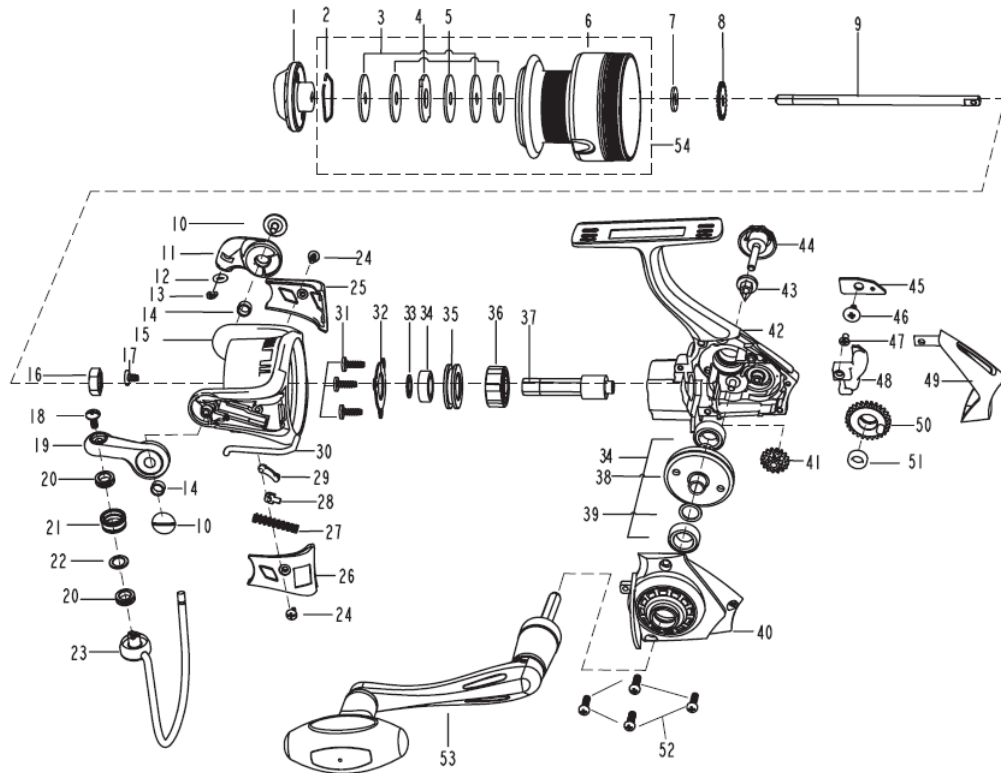

Abu Garcia CARDINAL S5000

パーツID	パーツ名	価格
1	1309163 DRAG KNOB ASSY (C)	¥600
2	1085295 RETAINER RING	¥50
3	1108878 WASHER	¥50
4	1131685 WASHER	¥50
5	1131686 KEY WASHER	¥100
6	1308376 SPOOL (C)	¥900
7	1178954 SPARE ADJUSTMENT WASHER(T=0.3) (C)	¥160
8	1108886 CLICK GEAR	¥100
9	1131720 MAIN SHAFT (C)	¥500
10	1188295 SCREW (C)	¥160
11	1309164 BAIL HOLDER (C)	¥300
12	1252708 O-RING (C)	¥160
13	1252707 E-CLIP (C)	¥160
14	1188283 BUSHING (C)	¥160
15	1309165 ROTOR (C)	¥1,000
16	1257336 ROTOR NUT (C)	¥200
17	1131700 SCREW (C)	¥160
18	1126429 SCREW	¥50
19	1309166 BAIL ARM (C)	¥300
20	1279727 BRASS BUSHING (C)	¥200
21	1141495 LINE ROLLER (C)	¥300
22	1110165 WASHER (C)	¥50
23	1288114 BAIL ASSEMBLY (C)	¥500
24	1092845 SCREW	¥50
25	1288115 BAIL HOLDER COVER (C)	¥200
26	1288116 BAIL ARM COVER (C)	¥200
27	1257340 TRIP SPRING (C)	¥160
28	1126272 BAIL SLIDER	¥100
29	1252713 TRIP LINKAGE (C)	¥160
30	1288117 TRIP BAR (C)	¥200
31	1126451 SCREW	¥50
32	1126352 BALL BEARING RETAINER	¥100
33	1131729 WASHER (C)	¥200
34	1108910 BALL BEARING	¥600
35	1257344 BEARING HOLDER (C)	¥400
36	1257345 CLUTCH ASSEMBLY (C)	¥800
37	1288118 PINION (C)	¥500
38	1288119 DRIVE GEAR (C)	¥700
39	1257352 SHIM (C)	¥160
40	1308378 BODY COVER (C)	¥500
41	1224016 DOUBLE GEAR (C)	¥300
42	1308379 BODY (C)	¥1,500
43	1092781 WASHER	¥100
44	1279737 HANDLE SCREW (C)	¥300
45	1126453 SLIDER RETAINER	¥110
46	1131738 SCREW (C)	¥200
47	1085341 SCREW	¥50
48	1131735 SLIDER (C)	¥300
49	1288122 REAR COVER (C)	¥400

パーツID	パーツ名	価格
50	1131736 OSCILLATION GEAR (C)	¥300
51	1108938 BUSHING C172/174/176 (C)	¥200
52	1141448 SCREW (4REQ) (C)	¥200
53	1308380 HANDLE ASSY (C)	¥1,700
54	1308381 SPOOL ASSY (C)	¥1,800