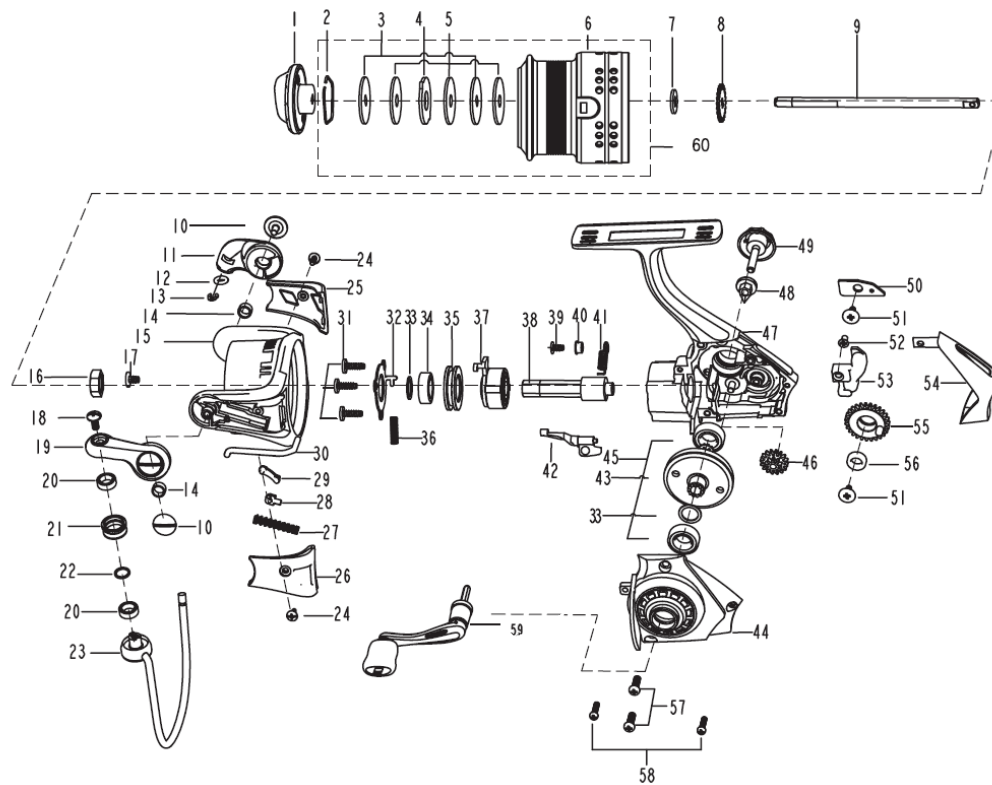

**Abu Garcia** EXPLODED VIEW OF Cardinal STX2500S

パーツID	パーツ名	価格
1	1308313 DRAG KNOB ASSY (C)	¥600
2	1085295 RETAINER RING	¥50
3	1085296 WASHER	¥50
4	1085297 WASHER	¥50
5	1085298 WASHER	¥50
6	1308344 SPOOL (C)	¥1,200
6	1308345 SPARE SPOOL (C)	¥2,000
7	1178949 WASHER (T=0.5) (C)	¥200
8	1085271 CLICK GEAR	¥100
9	1279725 MAIN SHAFT (C)	¥500
10	1126379 SCREW	¥100
11	1308316 BAIL HOLDER (C)	¥300
12	1252708 O-RING (C)	¥160
13	1252707 E-CLIP (C)	¥160
14	1188261 BUSHING (C)	¥160
15	1308346 ROTOR (C)	¥1,100
16	1085273 ROTOR NUT	¥100
17	1126258 SCREW	¥50
18	1125379 SCREW (C)	¥200
19	1308318 BAIL ARM (C)	¥400
20	1112125 BALL BEARING	¥600
21	1252705 LINE ROLLER (C)	¥300
22	1110165 WASHER (C)	¥50
23	1308347 BAIL ASSEMBLY (C)	¥600
24	1125962 SCREW (C)	¥160
25	1279729 BAIL HOLD COVER (C)	¥200
26	1279730 BAIL ARM COVER (C)	¥200
27	1119106 SPRING FOR C100UL/C300UL/C101/C301	¥50
28	1126272 BAIL SLIDER	¥100
29	1252713 TRIP LINKAGE (C)	¥160
30	1279745 TRIP BAR (C)	¥200
31	1092844 SCREW	¥50
32	1252715 PINION COVER (C)	¥200
33	1114764 WASHER-AV S6000FD	¥50
34	1259471 BEARING 7X13X4 (C)	¥800
35	1280475 BEARING HOLDER (C)	¥200
36	1252716 CLUTCH SPRING (C)	¥160
37	1252719 CLUTCH ASSEMBLY (C)	¥800
38	1279732 PINION (C)	¥500
39	1141435 SCREW (C)	¥50
40	1279733 BUSHING (C)	¥200
41	1252722 CLUTCH SWITCH SPRING (C)	¥160
42	1252721 CLUTCH SWITCH (C)	¥300
43	1279734 DRIVE GEAR (C)	¥700
44	1308320 BODY COVER (C)	¥500
45	1252717 BEARING 7X13X4 (C)	¥800
46	1252732 REDUCTION GEAR (C)	¥300
47	1308348 BODY (C)	¥1,700
48	1092781 WASHER	¥100

パーツID	パーツ名	価格
49	1279737 HANDLE SCREW (C)	¥300
50	1126332 SLIDER RETAINER	¥100
51	1188428 SCREW (C)	¥160
52	1126275 SCREW	¥50
53	1279738 SLIDER (C)	¥300
54	1279739 REAR COVER (C)	¥400
55	1252730 OSCILLATION GEAR (C)	¥300
56	1108938 BUSHING C172/174/176 (C)	¥200
57	1085599 SCREW	¥50
58	1117984 SCREW C102/302	¥50
59	1279762 HANDLE ASSY (C)	¥1,500
60	1308322 SPOOL ASSY (C)	¥2,000