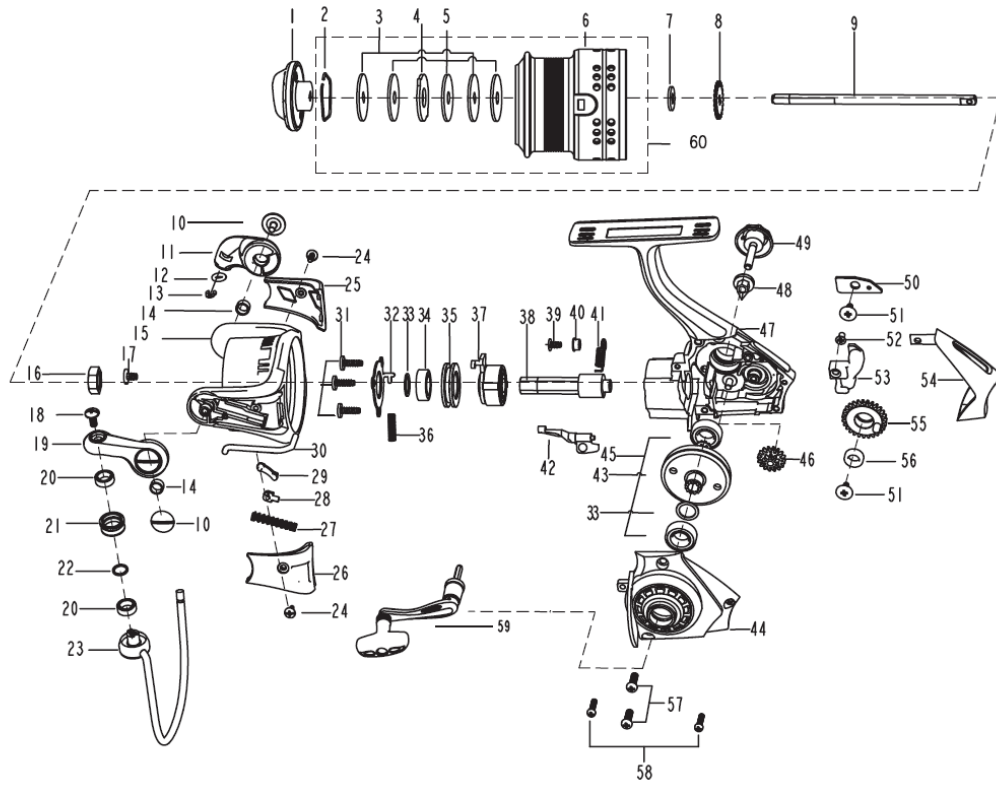

Abu Garcia EXPLODED VIEW OF Cardinal STX2500MS

パーツID	パーツ名	価格
1	1308313 DRAG KNOB ASSY (C)	¥600
2	1085295 RETAINER RING	¥50
3	1085296 WASHER	¥50
4	1085297 WASHER	¥50
5	1085298 WASHER	¥50
6	1308350 SPOOL (C)	¥1,200
6	1308351 SPARE SPOOL (C)	¥2,000
7	1178949 WASHER (T=0.5) (C)	¥200
8	1126316 CLICK GEAR	¥100
9	1279725 MAIN SHAFT (C)	¥500
10	1126379 SCREW	¥100
11	1308316 BAIL HOLDER (C)	¥300
12	1252708 O-RING (C)	¥160
13	1252707 E-CLIP (C)	¥160
14	1188261 BUSHING (C)	¥160
15	1308346 ROTOR (C)	¥1,100
16	1085273 ROTOR NUT	¥100
17	1126258 SCREW	¥50
18	1126261 SCREW	¥50
19	1308318 BAIL ARM (C)	¥400
20	1112125 BALL BEARING	¥600
21	1252705 LINE ROLLER (C)	¥300
22	1110165 WASHER (C)	¥50
23	1308347 BAIL ASSEMBLY (C)	¥600
24	1125962 SCREW (C)	¥160
25	1279729 BAIL HOLD COVER (C)	¥200
26	1279730 BAIL ARM COVER (C)	¥200
27	1119106 SPRING FOR C100UL/C300UL/C101/C301	¥50
28	1126272 BAIL SLIDER	¥100
29	1252713 TRIP LINKAGE (=1195617)	¥200
30	1279745 TRIP BAR (C)	¥200
31	1092844 SCREW	¥50
32	1252715 PINION COVER (C)	¥200
33	1114764 WASHER-AV S6000FD	¥50
34	1259471 BEARING 7X13X4 (C)	¥800
35	1280475 BEARING HOLDER (C)	¥200
36	1252716 CLUTCH SPRING (C)	¥160
37	1252719 CLUTCH ASSEMBLY (C)	¥800
38	1279732 PINION (C)	¥500
39	1141435 SCREW (C)	¥50
40	1279733 BUSHING (C)	¥200
41	1252722 CLUTCH SWITCH SPRING (C)	¥160
42	1252721 CLUTCH SWITCH (C)	¥300
43	1279734 DRIVE GEAR (C)	¥700
44	1308320 BODY COVER (C)	¥500
45	1252717 BEARING 7X13X4 (C)	¥800
46	1252732 REDUCTION GEAR (C)	¥300
47	1308352 BODY (C)	¥1,700
48	1092781 WASHER	¥100
49	1279737 HANDLE SCREW (C)	¥300
50	1126332 SLIDER RETAINER	¥100

パーツID	パーツ名	価格
51	1188428 SCREW (C)	¥160
52	1126275 SCREW	¥50
53	1279738 SLIDER (C)	¥300
54	1279739 REAR COVER (C)	¥400
55	1252730 OSCILLATION GEAR (C)	¥300
56	1108938 BUSHING C172/174/176 (C)	¥200
57	1085599 SCREW	¥50
58	1117984 SCREW C102/302	¥50
59	1308326 HANDLE ASSY (C)	¥1,500
60	1308353 SPOOL ASSY (C)	¥2,000