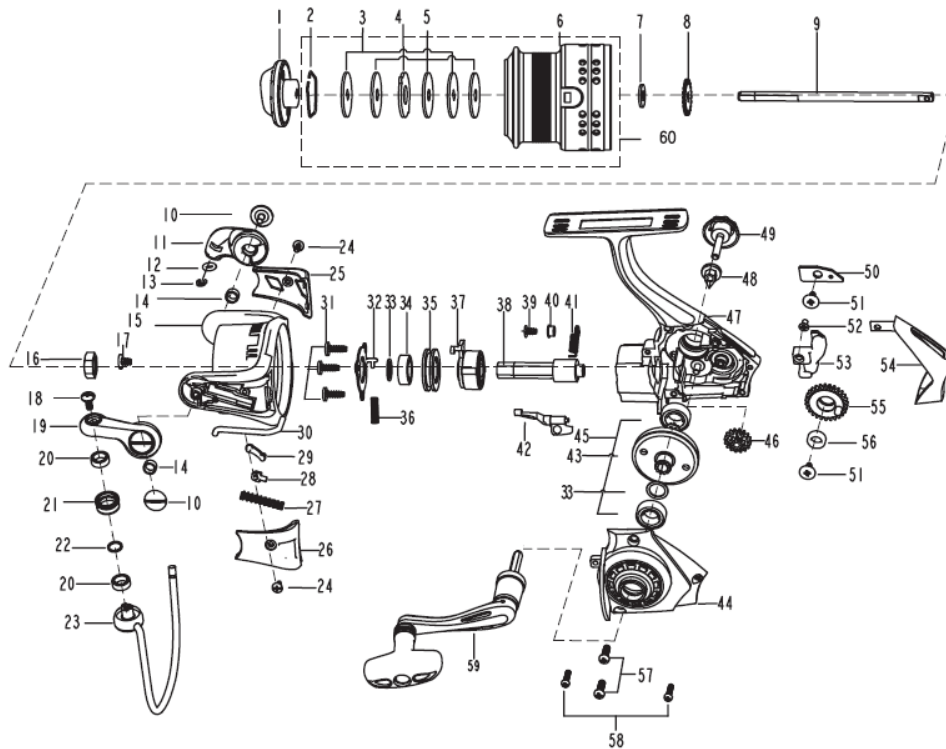

**Abu Garcia** EXPLODED VIEW OF Cardinal STX3000S

パーツID	パーツ名	価格
1	1308313 DRAG KNOB ASSY (C)	¥600
2	1085295 RETAINER RING	¥50
3	1085296 WASHER	¥50
4	1085297 WASHER	¥50
5	1085298 WASHER	¥50
6	1308367 SPOOL	¥1,300
6	1308368 SPARE SPOOL	¥2,100
7	1118949 WASHER (T=0.5) (C)	¥200
8	1118984 CLICK GEAR (C)	¥200
9	1279748 MAIN SHAFT (C)	¥500
10	1126379 SCREW	¥100
11	1308316 BAIL HOLDER (C)	¥300
12	1252708 O-RING (C)	¥160
13	1252707 E-CLIP (C)	¥160
14	1188261 BUSHING (C)	¥160
15	1308370 ROTOR	¥1,200
16	1085273 ROTOR NUT	¥100
17	1126258 SCREW	¥50
18	1126261 SCREW	¥50
19	1308318 BAIL ARM (C)	¥400
20	1112125 BALL BEARING	¥600
21	1252705 LINE ROLLER (C)	¥300
22	1110165 WASHER (C)	¥50
23	1308372 BAIL ASSY	¥600
24	1125962 SCREW (C)	¥160
25	1279751 BAIL HOLDER COVER (C)	¥200
26	1279752 BAIL ARM COVER (C)	¥200
27	1119106 SPRING FOR C100UL/C300UL/C101/C301	¥50
28	1126272 BAIL SLIDER	¥100
29	1252713 TRIP LINKAGE (=1195617)	¥160
30	1279753 TRIP BAR (C)	¥200
31	1092844 SCREW	¥50
32	1252715 PINION COVER (C)	¥200
33	1114764 WASHER-AV S6000FD	¥50
34	1259471 BEARING 7X13X4 (C)	¥800
35	1280475 BEARING HOLDER (C)	¥200
36	1252716 CLUTCH SPRING (C)	¥160
37	1252719 CLUTCH ASSEMBLY (C)	¥800
38	1279732 PINION (C)	¥500
39	1141435 SCREW (C)	¥50
40	1279733 BUSHING (C)	¥200
41	1252722 CLUTCH SWITCH SPRING (C)	¥160
42	1252721 CLUTCH SWITCH (C)	¥300
43	1279734 DRIVE GEAR (C)	¥700
44	1308373 BODY COVER	¥500
45	1252717 BEARING 7X13X4 (C)	¥800
46	1252732 REDUCTION GEAR (C)	¥300
47	1308374 BODY	¥1,700
48	1092781 WASHER	¥100
49	1279737 HANDLE SCREW (C)	¥300
50	1121651 SLIDER RETAINER	¥100

パーツID	パーツ名	価格
51	1188428 SCREW (C)	¥160
52	1126275 SCREW	¥50
53	1279756 SLIDER (C)	¥300
54	1279757 REAR COVER (C)	¥400
55	1253701 OSCILLATION GEAR (C)	¥300
56	1108938 BUSHING C172/174/176 (C)	¥200
57	1119026 SCREW (2REQ) (C)	¥200
58	1117984 SCREW C102/302	¥50
59	1308326 HANDLE ASSY (C)	¥1,500
60	1308375 SPOOL ASSEMBLY	¥2,100