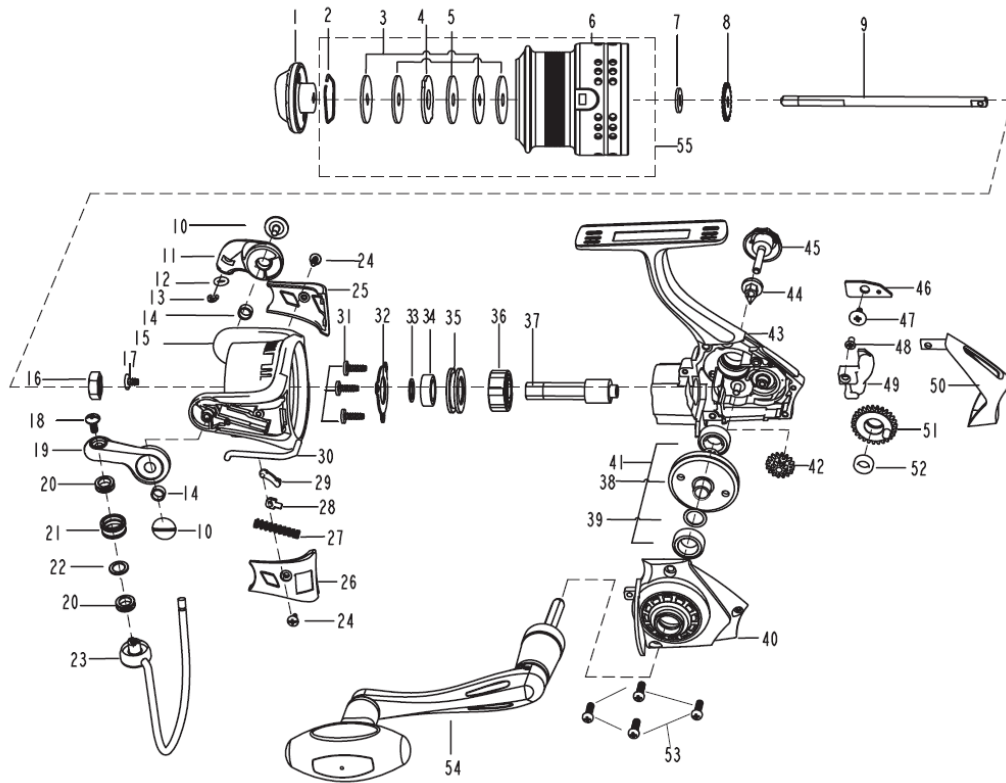

**Abu Garcia** Exploded View of Cardinal STX5000S

パーツID	パーツ名	価格
1	1309167 DRAG KNOB ASSY	¥700
2	1085295 RETAINER RING	¥50
3	1108878 WASHER	¥50
4	1131685 WASHER	¥50
5	1131686 KEY WASHER	¥100
6	1308386 SPOOL	¥1,400
6	1308387 SPARE SPOOL	¥2,200
7	1178954 SPARE ADJUSTMENT WASHER(T=0.3) (C)	¥160
8	1108886 CLICK GEAR	¥100
9	1131720 MAIN SHAFT (C)	¥500
10	1188295 SCREW (C)	¥160
11	1308388 BAIL HOLDER	¥300
12	1252708 O-RING (C)	¥160
13	1252707 E-CLIP (C)	¥160
14	1188283 BUSHING (C)	¥160
15	1308389 ROTOR	¥1,300
16	1257336 ROTOR NUT (C)	¥200
17	1131700 SCREW (C)	¥160
18	1126429 SCREW	¥50
19	1308390 BAIL ARM	¥400
20	1126264 BALL BEARING	¥600
21	1141495 LINE ROLLER (C)	¥300
22	1110165 WASHER (C)	¥50
23	1308391 BAIL ASSY	¥600
24	1092845 SCREW	¥50
25	1288115 BAIL HOLDER COVER (C)	¥200
26	1288116 BAIL ARM COVER (C)	¥200
27	1257340 TRIP SPRING (C)	¥160
28	1126272 BAIL SLIDER	¥100
29	1252713 TRIP LINKAGE (C)	¥160
30	1288117 TRIP BAR (C)	¥200
31	1126451 SCREW	¥50
32	1126352 BALL BEARING RETAINER	¥100
33	1131729 WASHER (C)	¥200
34	1259432 BALL BEARING (C)	¥800
35	1257344 BEARING HOLDER (C)	¥400
36	1257345 CLUTCH ASSEMBLY (C)	¥800
37	1288118 PINION (C)	¥500
38	1288119 DRIVE GEAR (C)	¥700
39	1257352 SHIM (C)	¥160
40	1308392 BODY COVER	¥500
41	1126394 BALL BEARING	¥600
42	1224016 DOUBLE GEAR (C)	¥300
43	1308393 BODY	¥1,800
44	1092781 WASHER	¥100
45	1279737 HANDLE SCREW (C)	¥300
46	1126453 SLIDER RETAINER	¥110
47	1131738 SCREW (C)	¥200
48	1085341 SCREW	¥50

パーツID	パーツ名	価格
49	1131735 SLIDER (C)	¥300
50	1288122 REAR COVER (C)	¥400
51	1131736 OSCILLATION GEAR (C)	¥300
52	1108938 BUSHING C172/174/176 (C)	¥200
53	1141448 SCREW (4REQ) (C)	¥200
54	1308380 HANDLE ASSY (C)	¥1,700
55	1308394 SPOOL ASSEMBLY	¥2,200