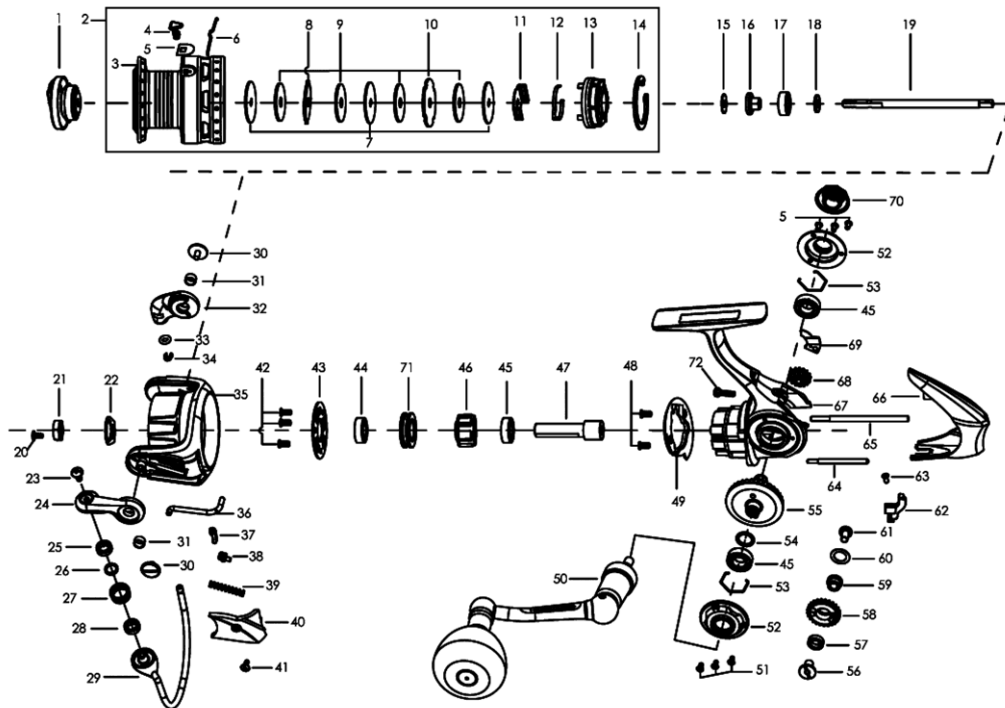

Salty Stage 5000H

パーツID	パーツ名	価格
1	1364823 DRAG KNOB ASSEMBLY	¥2,500
2	1364824 SPOOL ASSEMBLY	¥6,500
3	1364825 SPOOL	¥4,000
4	1252739 LINE CLIP (C)	¥200
5	1259476 LINE CLIP WASHER (C)	¥160
6	1257275 LINE CLIP SPRING (C)	¥200
7	1364826 KEYED WASHER(3REQ)	¥200
8	1364827 EARED WASHER	¥200
9	1126368 WASHER	¥110
10	1364828 SPOOL WASHER	¥200
11	1257276 CLICKER HOLDER (C)	¥200
12	1257277 SPOOL CLICKER (C)	¥200
13	1257278 SPOOL BOTTOM (C)	¥300
14	1252696 RETAINING CLIP (C)	¥160
15	1178953 WASHER(T=0.5) (C)	¥160
16	1257330 MAINSHAFT SLEEVE (C)	¥300
17	1126442 BALL BEARING	¥600
18	1257331 MAINSHAFT WASHER (C)	¥160
19	1348011 MAIN SHAFT	¥200
20	1126258 SCREW	¥50
21	1257336 ROTOR NUT (C)	¥200
22	1257337 ROTOR SET PLATE (C)	¥160
23	1257337 ROTOR SET PLATE (C)	¥160
24	1364829 BAIL ARM	¥400
25	1364830 BUSHING	¥200
26	1110165 WASHER (C)	¥50
27	1364831 LINE ROLLER	¥600
28	1364422 BALL BEARING	¥600
29	1364832 BAIL ASSEMBLY	¥1,000
30	1188295 SCREW (C)	¥160
31	1188283 BUSHING (C)	¥160
32	1364833 BAIL HOLDER	¥400
33	1252708 O-RING (C)	¥160
34	1252707 E-CLIP (C)	¥160
35	1364834 ROTOR	¥2,000
36	1252712 TRIP BAR (C)	¥160
37	1252713 TRIP LINKAGE	¥160
38	1126272 BAIL SLIDER	¥100
39	1348016 TRIP SPRING	¥200
40	1364835 BAIL ARM COVER	¥300
41	1092845 SCREW	¥50
42	1126351 SCREW	¥50
43	1348018 PINION COVER	¥400
44	1126394 BALL BEARING	¥600
45	1365708	¥0
46	1257345 CLUTCH ASSEMBLY (C)	¥800
47	1348019 PINION	¥500
48	1277054 SCREW	
49	1357784 ROTOR BRAKE	¥600