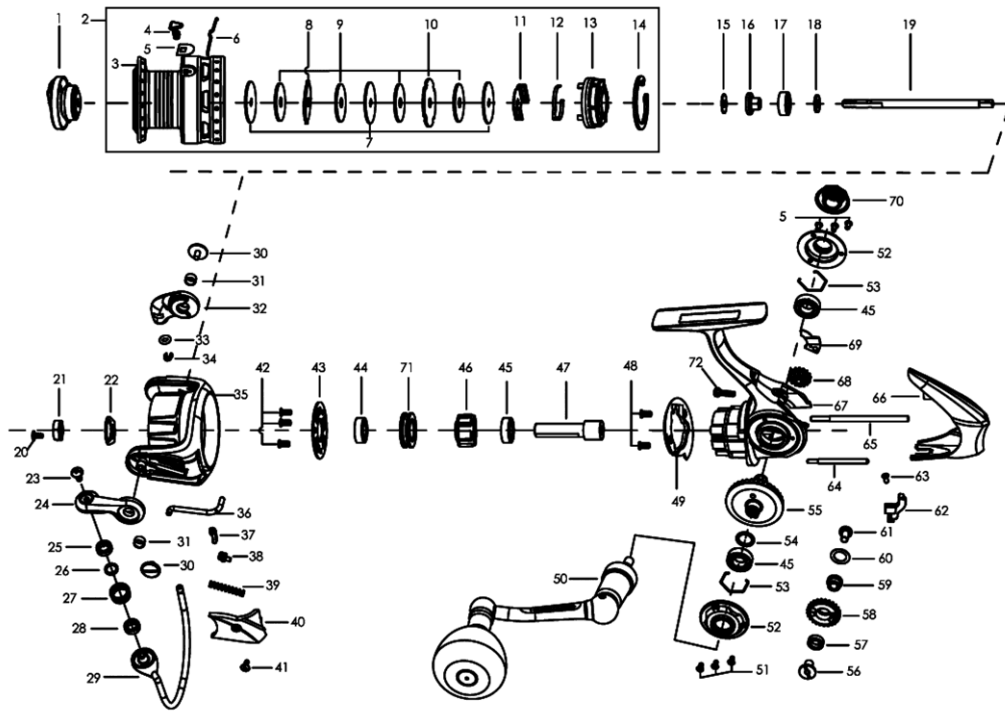

Salty Stage 5000SH

パーツID	パーツ名	価格
1	1364823 DRAG KNOB ASSEMBLY	¥2,500
2	1364841 SPOOL ASSEMBLY	¥6,500
3	1364842 SPOOL	¥4,000
4	1252739 LINE CLIP (C)	¥200
5	1259476 LINE CLIP WASHER (C)	¥160
6	1257275 LINE CLIP SPRING (C)	¥200
7	1364826 KEYED WASHER(3REQ)	¥200
8	1364827 EARED WASHER	¥200
9	1126368 WASHER	¥110
10	1364828 SPOOL WASHER	¥200
11	1257276 CLICKER HOLDER (C)	¥200
12	1257277 SPOOL CLICKER (C)	¥200
13	1257278 SPOOL BOTTOM (C)	¥300
14	1252696 RETAINING CLIP (C)	¥160
15	1178953 WASHER(T=0.5) (C)	¥160
16	1257330 MAINSHAFT SLEEVE (C)	¥300
17	1126442 BALL BEARING	¥600
18	1257331 MAINSHAFT WASHER (C)	¥160
19	1348011 MAIN SHAFT	¥200
20	1126258 SCREW	¥50
21	1257336 ROTOR NUT (C)	¥200
22	1257337 ROTOR SET PLATE (C)	¥160
23	1257337 ROTOR SET PLATE (C)	¥160
24	1364829 BAIL ARM	¥400
25	1364830 BUSHING	¥200
26	1110165 WASHER (C)	¥50
27	1364831 LINE ROLLER	¥600
28	1364422 BALL BEARING	¥600
29	1364832 BAIL ASSEMBLY	¥1,000
30	1188295 SCREW (C)	¥160
31	1188283 BUSHING (C)	¥160
32	1364833 BAIL HOLDER	¥400
33	1252708 O-RING (C)	¥160
34	1252707 E-CLIP (C)	¥160
35	1364834 ROTOR	¥2,000
36	1252712 TRIP BAR (C)	¥160
37	1252713 TRIP LINKAGE	¥160
38	1126272 BAIL SLIDER	¥100
39	1348016 TRIP SPRING	¥200
40	1364835 BAIL ARM COVER	¥300
41	1092845 SCREW	¥50
42	1126351 SCREW	¥50
43	1348018 PINION COVER	¥400
44	1126394 BALL BEARING	¥600
45	1365708	¥0
46	1257345 CLUTCH ASSEMBLY (C)	¥800
47	1348019 PINION	¥500
48	1277054 SCREW	
49	1357784 ROTOR BRAKE	¥600