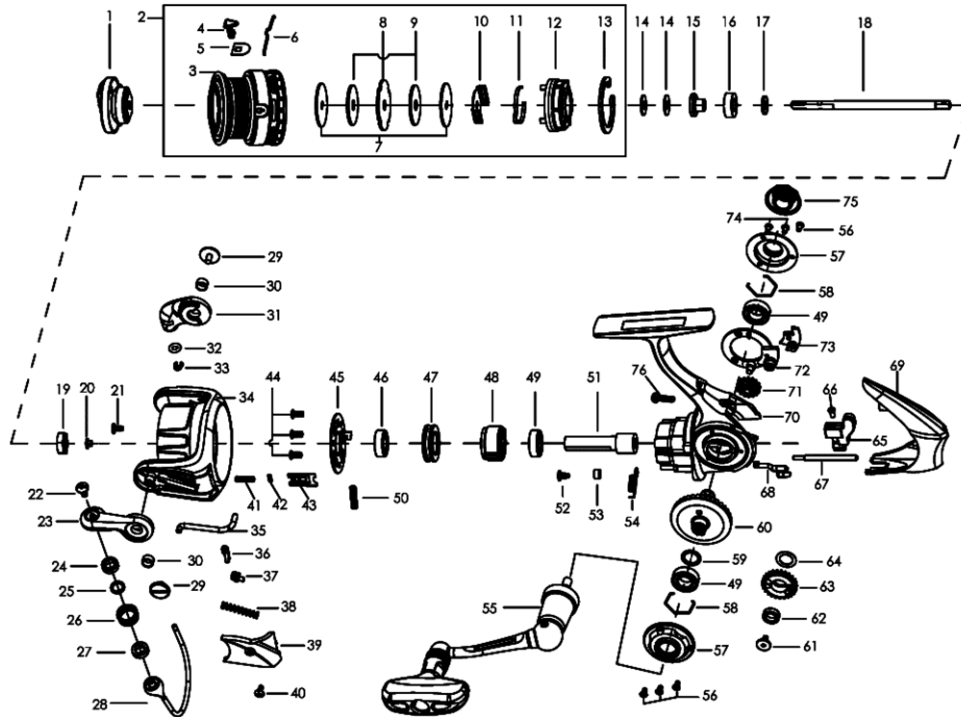

Salty Stage 3000SH

パーツID	パーツ名	価格
1	1364418 DRAG KNOB ASSEMBLY	¥2,000
2	1364419 SPOOL ASSEMBLY	¥4,500
3	1364420 SPOOL	¥2,000
4	1252739 LINE CLIP (C)	¥200
5	1259476 LINE CLIP WASHER (C)	¥160
6	1252740 LINE CLIP SPRING (C)	¥200
7	1259459 KEYED WASHER (C)	¥200
8	1259460 SPOOL WASHER (C)	¥200
9	1126368 WASHER	¥110
10	1252692 CLICKER HOLDER (C)	¥200
11	1252693 SPOOL CLICKER (C)	¥200
12	1252694 SPOOL BOTTOM (C)	¥300
13	1252696 RETAINING CLIP (C)	¥160
14	1178953 WASHER(T=0.5) (C)	¥160
14	1178954 SPARE ADJUSTMENT WASHER(T=0.3) (C)	¥160
15	1252698 MAINSHAFT SLEEVE (C)	¥300
16	1252753 BUSHING (C)	¥250
17	1252700 MAINSHAFT WASHER (C)	¥160
18	1259461 MAIN SHAFT (C)	¥800
19	1085273 ROTOR NUT	¥100
20	1259463 POM BUSHING (C)	¥160
21	1188428 SCREW (C)	¥160
22	1126261 SCREW	¥50
23	1364421 BAIL ARM	¥400
24	1252755 BRASS BUSHING (C)	¥200
25	1252756 POM BUSHING (C)	¥160
26	1252705 LINE ROLLER (C)	¥300
27	1364422 BALL BEARING	¥600
28	1362940 BAIL ASSEMBLY	¥1,000
29	1126379 SCREW	¥100
30	1188261 BUSHING (C)	¥160
31	1364423 BAIL HOLDER	¥400
32	1252708 O-RING (C)	¥160
33	1252707 E-CLIP (C)	¥160
34	1364424 ROTOR	¥1,800
35	1347010 TRIP BAR	¥200
36	1252713 TRIP LINKAGE	¥200
37	1126272 BAIL SLIDER	¥100
38	1119106 SPRING FOR C100UL/C300UL/C101/C301	¥50
39	1346981 BAIL ARM COVER	¥300
40	1126326 SCREW	¥50
41	1346982 SPRING	¥200
42	1206550 O-RING	
43	1346983 DAMPER HOLDER	¥300
44	1346959 SCREW	¥200
45	1346984 PINION COVER	¥400
46	1364425 BEARING 7X13X4 GP2	¥800
47	1252718 BEARING HOLDER (C)	¥400
48	1364426 CLUTCH ASSEMBLY	¥800
49	1252717 BEARING 7X13X4 (C)	¥800
50	1252716 CLUTCH SPRING (C)	¥160