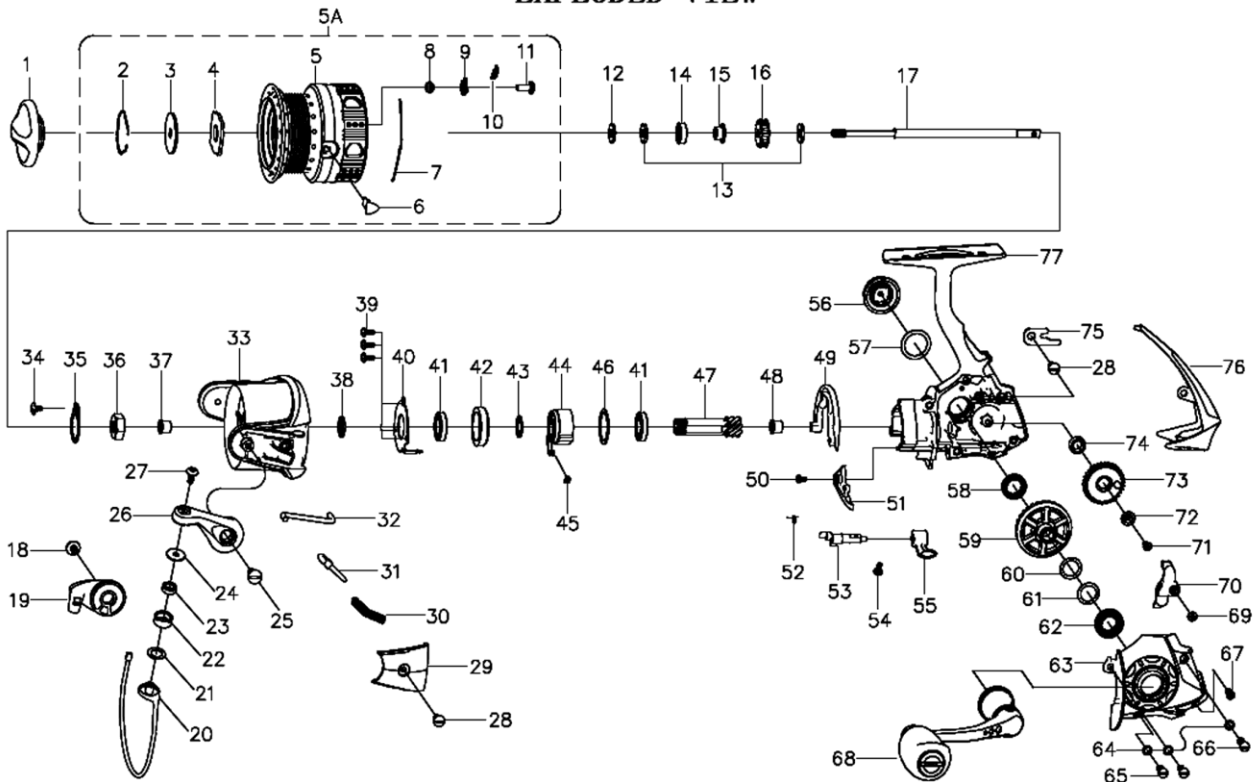

EXPLODED VIEW

ABU SP REVO DEEZ35 00

	パーツID	パーツ名	価格
1	1374579	DRAG KNOB ASSY	¥1,500
2	1338815	STOP RING	¥300
3	1216560	KEY WASHER (C)	¥160
4	1338816	DRAG WASHER	¥200
5	1374580	SPOOL	¥4,500
5A	1374581	COMPLETE SPOOL VENTED	¥7,500
6	1216522	LINE CLIP (C)	¥200
7	1216569	LINE CLIP SPRING (C)	¥200
8	1241706	CLICK WASHER (C)	¥160
9	1241707	SPOOL CLICK (C)	¥200
10	1214415	BUSHING (C)	¥160
11	1258432	SCREW	¥200
12	1201745	CLICK GEAR WASHER (C)	¥100
13	1200833	MAIN SHAFT WASHER (C)	¥200
14	1200773	BEARING 10X6X3 (C)	¥800
15	1216571	SLEEVE (C)	¥400
16	1241708	CLICK GEAR (C)	¥200
17	1241709	MAIN SHAFT (C)	¥800
18	1374569	SCREW	¥200
19	1338820	BAIL HOLDER	¥300
20	1338821	BAIL WIRE	¥1,000
21	1200780	LINE ROLLER WASHER (C)	¥160
22	1200782	LINE ROLLER	¥500
23	1200781	BEARING 7X4X2.5 (C)	¥600
24	1201757	LINE ROLLER COLLAR (C)	¥200
25	1374570	SCREW	¥200
26	1338822	BAIL ARM	¥300
27	1338789	SCREW	¥200
28	1374577	SCREW	¥200
29	1338823	BAIL ARM COVER	¥300
30	1201763	BAIL ARM SPRING (C)	¥160
31	1200851	BAIL ARM GUIDE (C)	¥100
32	1241715	TRIP PLUNGER (C)	¥200
33	1338832	ROTOR	¥1,500
34	1201840	SCREW (C)	¥160
35	1201841	ROTOR NUT WASHER (C)	¥200
36	1201771	ROTOR NUT (C)	¥100
37	1225178	BUSHING (C)	¥160
38	1216633	RATCHET WASHER (C)	¥160
39	1201845	SCREW (C)	¥50
40	1216576	BEARING COVER (C)	¥200
41	1224305	BEARING	¥600
42	1201777	BEARING SLEEVE (C)	¥300
43	1216577	PINION WASHER (C)	¥100
44	1223660	ONE WAY CLUTCH (C)	¥800
45	1200805	CLUTCH SPRING	¥200
46	1201852	WASHER (C)	¥100
47	1338833	PINION GEAR	¥500
48	1205958	BUSHING (C)	¥160
49	1216579	ROTOR BRAKE (C)	¥300
50	1201853	SCREW (C)	¥160