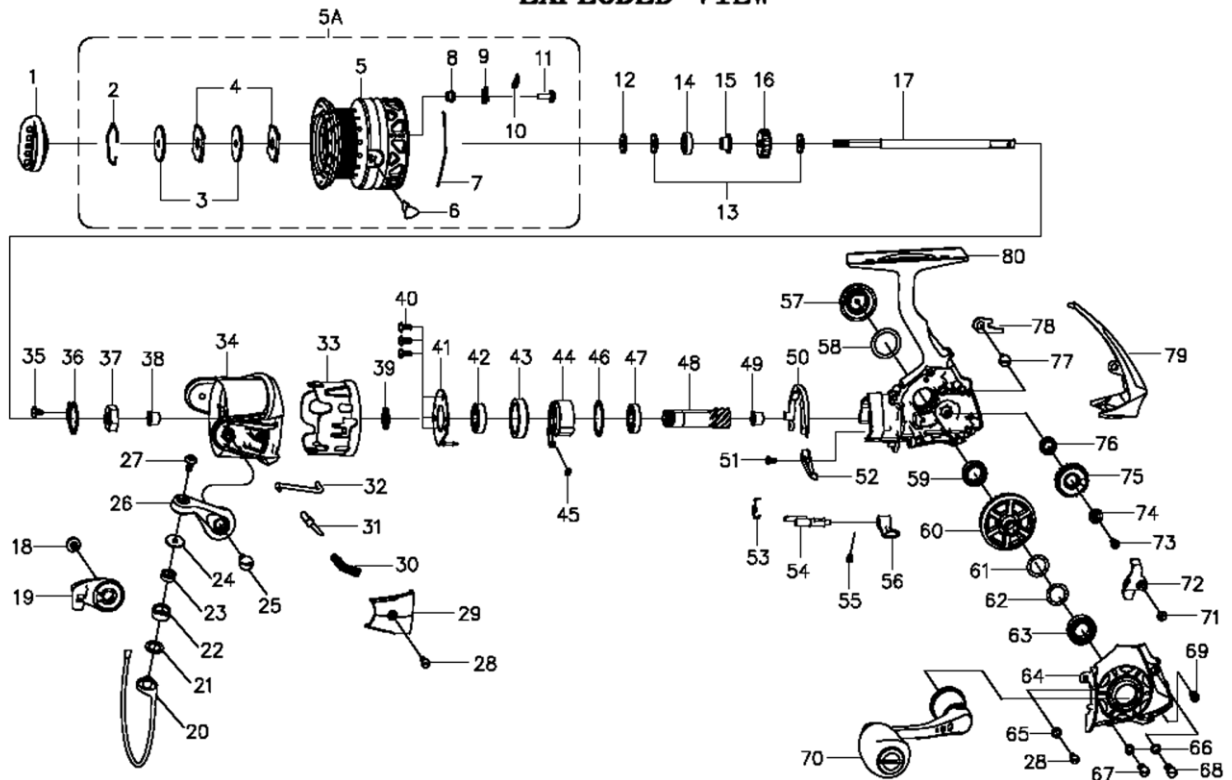

EXPLODED VIEW

ABU SP REVO YABAI30 00

パーツID	パーツ名	価格
1	1374556 DRAG KNOB ASSY	¥2,500
2	1262623 STOP RING	¥300
3	1216514 KEYD DRAG WASHER (C)	¥160
4	1338782 DRAG WASHER	¥200
5	1374557 SPOOL	¥4,500
5A	1374558 COMPLETE SPOOL VENTED	¥7,500
6	1216522 LINE CLIP (C)	¥200
7	1216627 LINE CLIP SPRING (C)	¥200
8	1241706 CLICK WASHER (C)	¥160
9	1241707 SPOOL CLICK (C)	¥200
10	1214415 BUSHING (C)	¥160
11	1258432 SCREW	¥200
12	1201817 CLICK GEAR WASHER (C)	¥50
13	1200772 MAIN SHAFT WASHER (C)	¥200
14	1200773 BEARING 10X6X3 (C)	¥800
15	1216527 SLEEVE (C)	¥400
16	1241740 CLICK GEAR (C)	¥200
17	1241741 MAIN SHAFT (C)	¥800
18	1374569 SCREW	¥200
19	1338786 BAIL HOLDER	¥300
20	1338787 BAIL WIRE	¥1,000
21	1200780 LINE ROLLER WASHER (C)	¥160
22	1200782 LINE ROLLER	¥500
23	1200781 BEARING 7X4X2.5 (C)	¥600
24	1201757 LINE ROLLER COLLAR (C)	¥200
25	1374570 SCREW	¥200
26	1338788 BAIL ARM	¥300
27	1338789 SCREW	¥200
28	1374571 SCREW	¥200
29	1338790 BAIL ARM COVER	¥300
30	1201835 BAIL ARM SPRING (C)	¥160
31	1201836 BAIL ARM GUIDE	¥100
32	1270828 TRIP PLUNGER (C)	¥200
33	1270829 ROTOR SLEEVE (C)	¥500
34	1338810 ROTOR	¥1,200
35	1201840 SCREW (C)	¥160
36	1201841 ROTOR NUT WASHER (C)	¥200
37	1201842 ROTOR NUT	¥100
38	1225190 BUSHING (C)	¥160
39	1216633 RATCHET WASHER (C)	¥160
40	1201845 SCREW (C)	¥50
41	1201846 BEARING COVER (C)	¥200
42	1224305 BEARING	¥600
43	1200863 BEARING SLEEVE	¥300
44	1223660 ONE WAY CLUTCH (C)	¥800
45	1200805 CLUTCH SPRING	¥200
46	1201852 WASHER (C)	¥100
47	1224309 BEARING	¥600
48	1338792 PINION GEAR	¥500
49	1200797 FRAME BUSHING (C)	¥160
50	1241751 ROTOR BRAKE (C)	¥300