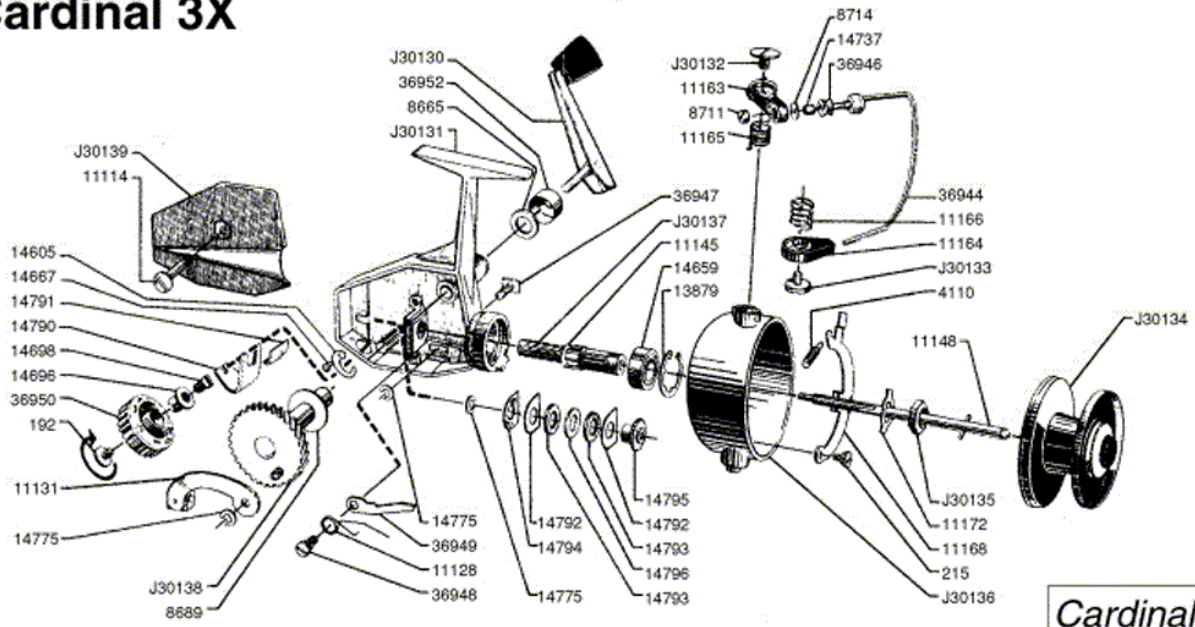

Cardinal 3X

Cardinal 3X

パーツID	パーツ名	価格
J30139	SIDE COVER C3X	
11114	SIDE PLATE SCREW	¥600
14605	DRAG INDICATOR SPRING	¥200
14667	SCREW	¥400
14791	DRAG BAR PLATE	¥200
14790	DRAG BAR	¥200
14698	DRAG SCREW	¥900
14696	DRAG BOLT C-4	¥600
36950	DRAG KNOB	¥600
192	DRAG KNOB SCREW C3/C4	¥600
11131	CONNECTING LINK C-3	¥1,200
14775	O/S C CLIP	¥200
J30138	MAIN GEAR C3X	
8689	SHIM	¥200
J30130	HANDLE COMPLETE C3X	
36952	PROTECTING RING	¥1,500
8665	FELT PACKING C3/C4	¥300
J30131	HOUSING (SAME #11511)	
14775	O/S C CLIP	¥200
36949	A/R	¥200
11128	A/R SPRING	¥200
36948	A/R SCREW	¥900
14792	STATIONARY WASHER	¥200
14794	DRAG SPRING WASHER	¥200
14775	O/S C CLIP	¥200
14795	DRAG BUSHING	¥200
14792	STATIONARY WASHER	¥200
14793	FRICTION WASHER	¥500
14796	C-3 DRAG WASHER	¥200
14793	FRICTION WASHER	¥500
36947	A/R KNOB	¥200
J30137	PINION C3X	
11145	O RING ID5.1 YD8.3 Ø1.6	¥400
14659	PINION BALL BEARING SUVERAN	¥3,000
13879	C-4 BEARING LOCK	¥200
11163	BAIL MOUNT	¥1,200
8711	NUT FOR BAIL C3/C4	¥500
11165	BAIL SPRING C-3(A)	¥300
8714	PROTECTING WASHER C3/C4	¥600
14737	LINE ROLLER BUSHING	¥200
36946	LINE ROLLER	¥900
36944	BAIL	¥1,200
11166	BAIL SPRING C-3(B)	¥300
11164	BAIL MOUNT	¥1,200
J30133	SCREW C3X	
4110	SPRING	¥200
11148	AXLE COMPLETE	¥1,800
J30135	NUT C3X	
11172	LOCK WASHER	¥600
11168	TRIP LEVER	¥2,100
215	TRIP LEVER SCREW	¥200

パーツID	パーツ名	価格
J30136	ROTOR C3X	
J30134	SPOOL(SAME AS #11505)	
J30132	BAIL MOUNT SCREW C3X	