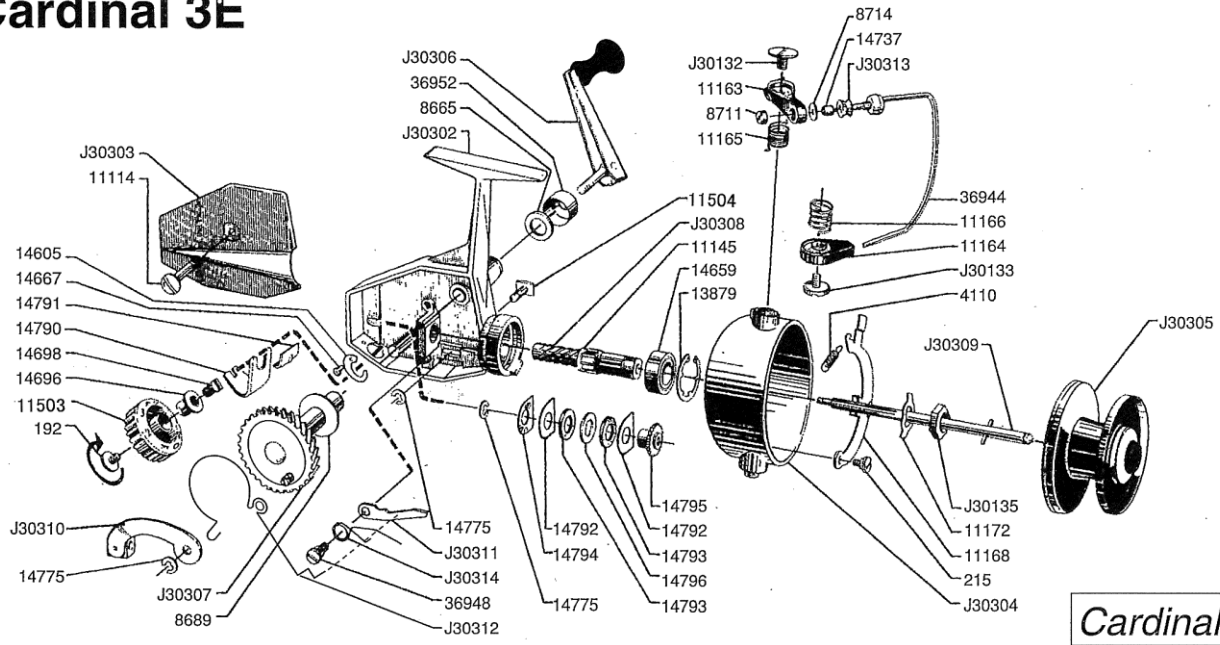

# Cardinal 3E

Cardinal 3E

パーツID	パーツ名	価格
192	DRAG KNOB SCREW C3/C4	¥600
215	TRIP LEVER SCREW	¥200
4110	SPRING	¥200
8665	FELT PACKING C3/C4	¥300
8689	SHIM	¥200
8711	NUT FOR BAIL C3/C4	¥500
8714	PROTECTING WASHER C3/C4	¥600
11114	SIDE PLATE SCREW	¥600
11145	O RING ID5.1 YD8.3 Ø1.6	¥400
11163	BAIL MOUNT	¥1,200
11164	BAIL MOUNT	¥1,200
11165	BAIL SPRING C-3(A)	¥300
11166	BAIL SPRING C-3(B)	¥300
11168	TRIP LEVER	¥2,100
11172	LOCK WASHER	¥600
11503	DRAG KNOB	¥600
11504	A/R BUTTON	¥600
13879	C-4 BEARING LOCK	¥200
14605	DRAG INDICATOR SPRING	¥200
14659	PINION BALL BEARING SUVERAN	¥3,000
14667	SCREW	¥400
14696	DRAG BOLT C-4	¥600
14698	DRAG SCREW	¥900
14737	LINE ROLLER BUSHING	¥200
14775	O/S C CLIP	¥200
14790	DRAG BAR	¥200
14791	DRAG BAR PLATE	¥200
14792	STATIONARY WASHER	¥200
14792	STATIONARY WASHER	¥200
14793	FRICTION WASHER	¥500
14794	DRAG SPRING WASHER	¥200
14795	DRAG BUSHING	¥200
14796	C-3 DRAG WASHER	¥200
36944	BAIL	¥1,200
36948	A/R SCREW	¥900
36952	PROTECTING RING	¥1,500
J30132	BAIL MOUNT SCREW C3X	
J30133	SCREW C3X	
J30135	NUT C3X	
J30302	BODY COMPLETE	
J30303	SIDE PLATE COMPLETE	
J30304	ROTOR	
J30305	SPOOL	
J30306	HANDLE C3E	
J30307	MAIN GEAR COMPLETE	
J30308	PINION GEAR	
J30309	SPOOL SHAFT COMPLETE	
J30311	A/R PAWL	
J30312	A/R LINK ARM COMPLETE	
J30313	LINE ROLLER C3E	
J30314	A/R SWITCH LEVER SPRING	

パーツID	パーツ名	価格
J90310		