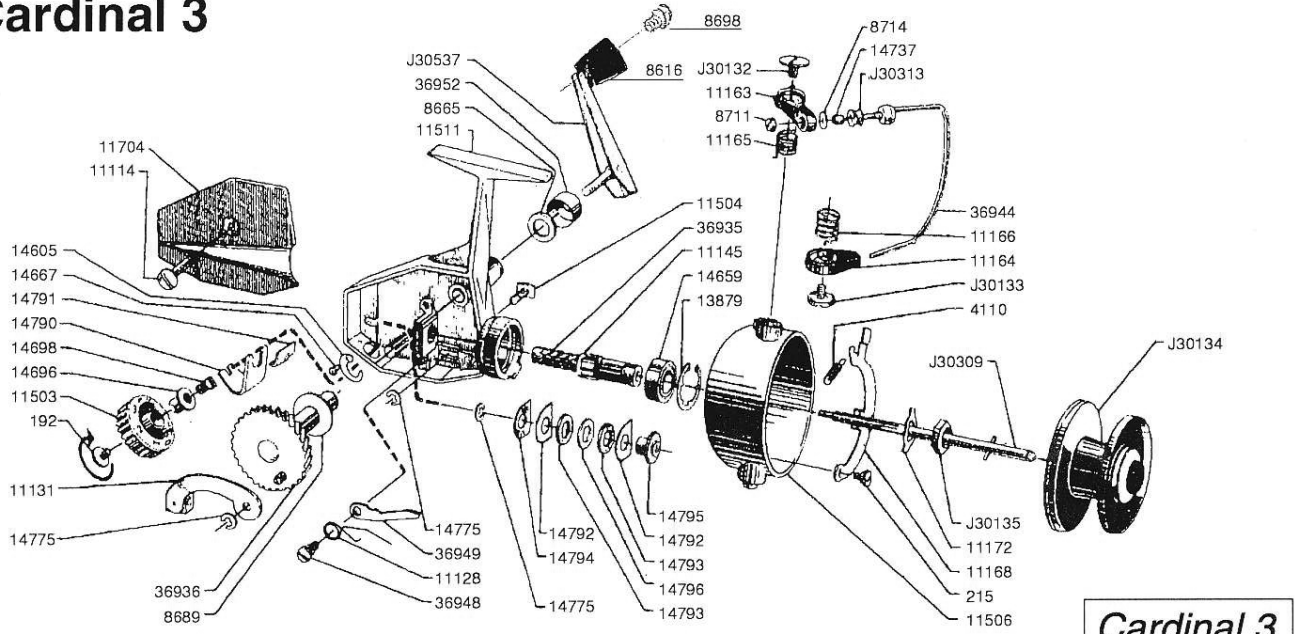

Cardinal 3

パーツID	パーツ名	価格
11704	SIDE PLATE	¥3,000
11114	SIDE PLATE SCREW	¥600
14605	DRAG INDICATOR SPRING	¥200
14667	SCREW	¥400
14791	DRAG BAR PLATE	¥200
14790	DRAG BAR	¥200
14698	DRAG SCREW	¥900
14696	DRAG BOLT C-4	¥600
11503	DRAG KNOB	¥600
192	DRAG KNOB SCREW C3/C4	¥600
11131	CONNECTING LINK C-3	¥1,200
14775	O/S C CLIP	¥200
11704	SIDE PLATE	¥3,000
11114	SIDE PLATE SCREW	¥600
36936	MAIN GEAR	¥3,400
8689	SHIM	¥200
J30537	HANDLE ARM	
36952	PROTECTING RING	¥1,500
8665	FELT PACKING C3/C4	¥300
11511	C-3 HOUSING-(OLD STYLE)	¥6,600
14775	O/S C CLIP	¥200
36949	A/R	¥200
11128	A/R SPRING	¥200
36948	A/R SCREW	¥900
14792	STATIONARY WASHER	¥200
14794	DRAG SPRING WASHER	¥200
14775	O/S C CLIP	¥200
14795	DRAG BUSHING	¥200
14792	STATIONARY WASHER	¥200
14793	FRICTION WASHER	¥500
14796	C-3 DRAG WASHER	¥200
14793	FRICTION WASHER	¥500
8698	SCREW	¥300
8616	HANDLE KNOB	¥700
J30132	BAIL MOUNT SCREW C3X	
11163	BAIL MOUNT	¥1,200
8711	NUT FOR BAIL C3/C4	¥500
11165	BAIL SPRING C-3(A)	¥300
11504	A/R BUTTON	¥600
36935	PINION	¥2,900
11145	O RING ID5.1 YD8.3 Ø1.6	¥400
14659	PINION BALL BEARING SUVERAN	¥3,000
13879	C-4 BEARING LOCK	¥200
8714	PROTECTING WASHER C3/C4	¥600
14737	LINE ROLLER BUSHING	¥200
J30313	LINE ROLLER C3E	
36944	BAIL	¥1,200
11166	BAIL SPRING C-3(B)	¥300
11164	BAIL MOUNT	¥1,200
J30133	SCREW C3X	
4110	SPRING	¥200

パーツID	パーツ名	価格
J30309	SPOOL SHAFT COMPLETE	
J30135	NUT C3X	
11172	LOCK WASHER	¥600
11168	TRIP LEVER	¥2,100
215	TRIP LEVER SCREW	¥200
11506	ROTOR	¥3,800
J30134	SPOOL(SAME AS #11505)	