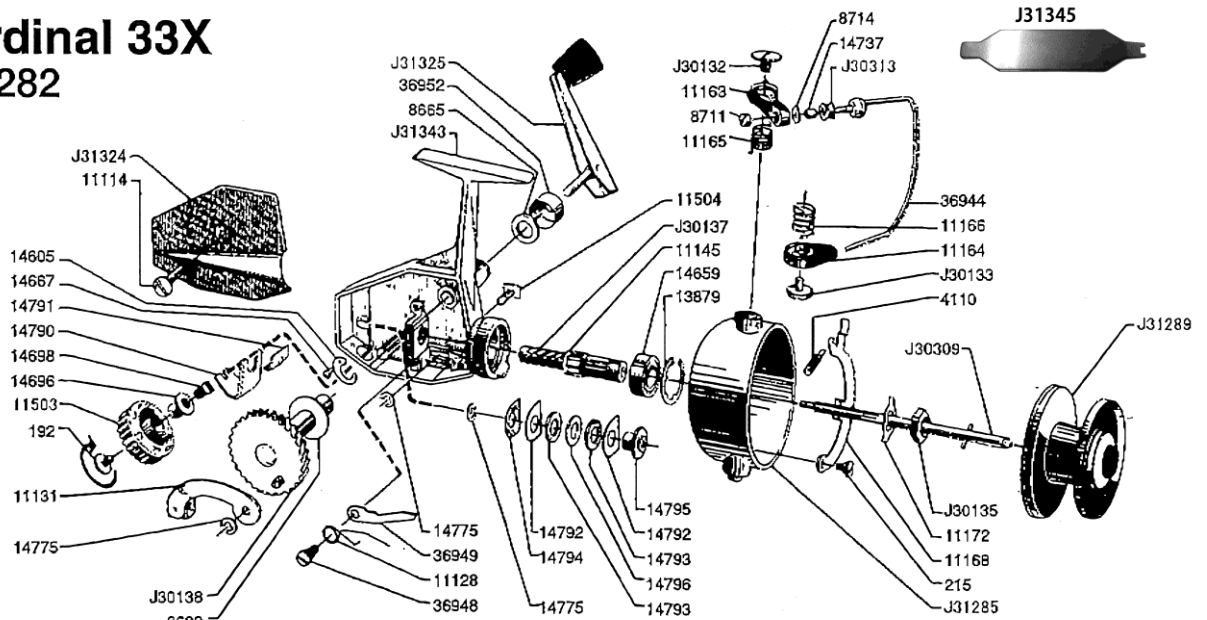

# Cardinal 33X J31282

Cardinal 33X

パーツID	パーツ名	価格
J31324	CARDINAL33X SIDE PLATE ASSY	
11114	SIDE PLATE SCREW	¥600
14605	DRAG INDICATOR SPRING	¥200
14667	SCREW	¥400
14791	DRAG BAR PLATE	¥200
14790	DRAG BAR	¥200
14698	DRAG SCREW	¥900
14696	DRAG BOLT C-4	¥600
11503	DRAG KNOB	¥600
192	DRAG KNOB SCREW C3/C4	¥600
11131	CONNECTING LINK C-3	¥1,200
14775	O/S C CLIP	¥200
J30138	MAIN GEAR C3X	
8689	SHIM	¥200
J31325	CARDINAL33X HANDLE ASSY	
36952	PROTECTING RING	¥1,500
8665	FELT PACKING C3/C4	¥300
J31343	CARDINAL33X BODY	
14775	O/S C CLIP	¥200
36949	A/R	¥200
11128	A/R SPRING	¥200
36948	A/R SCREW	¥900
14792	STATIONARY WASHER	¥200
14794	DRAG SPRING WASHER	¥200
14775	O/S C CLIP	¥200
14795	DRAG BUSHING	¥200
14792	STATIONARY WASHER	¥200
14793	FRICTION WASHER	¥500
14796	C-3 DRAG WASHER	¥200
14793	FRICTION WASHER	¥500
J30132	BAIL MOUNT SCREW C3X	
11163	BAIL MOUNT	¥1,200
8711	NUT FOR BAIL C3/C4	¥500
11165	BAIL SPRING C-3(A)	¥300
11504	A/R BUTTON	¥600
J30137	PINION C3X	
11145	O RING ID5.1 YD8.3 Ø1.6	¥400
14659	PINION BALL BEARING SUVERAN	¥3,000
13879	C-4 BEARING LOCK	¥200
8714	PROTECTING WASHER C3/C4	¥600
14737	LINE ROLLER BUSHING	¥200
J30313	LINE ROLLER C3E	
36944	BAIL	¥1,200
11166	BAIL SPRING C-3(B)	¥300
11164	BAIL MOUNT	¥1,200
J30133	SCREW C3X	
4110	SPRING	¥200
J30309	SPOOL SHAFT COMPLETE	
J30135	NUT C3X	

パーツID	パーツ名	価格
11172	LOCK WASHER	¥600
11168	TRIP LEVER	¥2,100
215	TRIP LEVER SCREW	¥200
J31285	CARDINAL33X ROTOR	
J31345	CARDINAL33X 止めカット専用工具	
J31289	CARDINAL33X SPOOL	