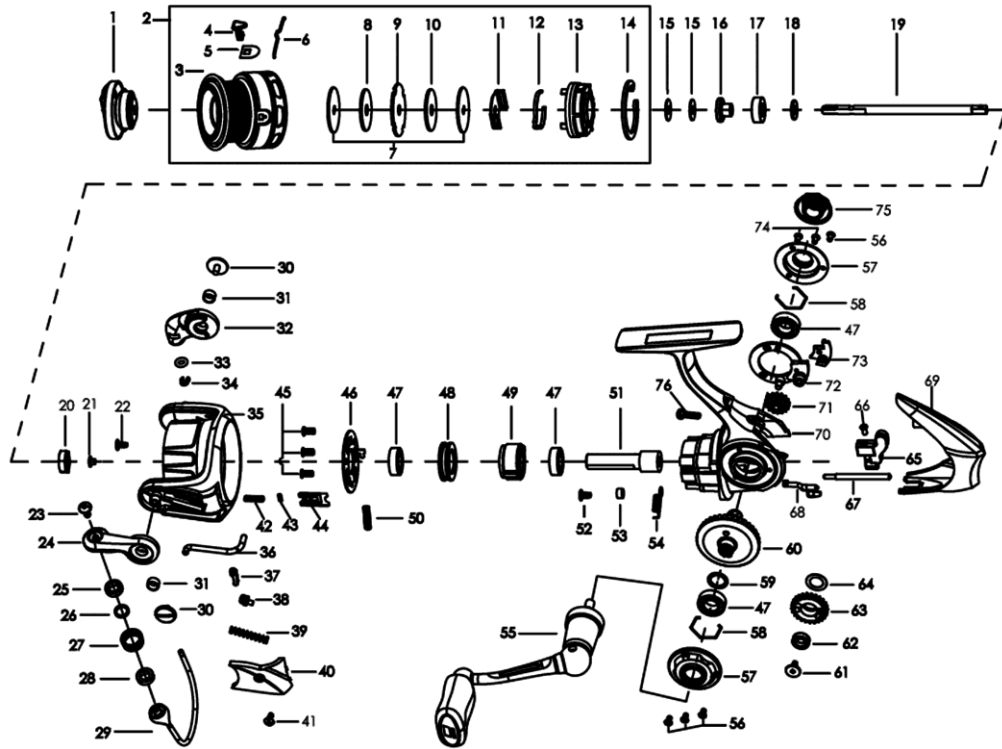

Xrossfield 2000S

パーツID	パーツ名	価格
1	1362874 DRAG KNOB ASSEMBLY	¥2,000
2	1362875 SPOOL ASSEMBLY	¥3,800
3	1362876 SPOOL	¥1,500
4	1252739 LINE CLIP (C)	¥200
5	1259476 LINE CLIP WASHER (C)	¥160
6	1257318 LINE CLIP SPRING (C)	¥200
7	1362877 KEYED WASHER	¥200
8	1085298 WASHER	¥50
9	1362878 SPOOL WASHER	¥200
10	1126305 DRAG WASHER	¥100
11	1257317 CLICKER HOLDER (C)	¥200
12	1256941 SPOOL CLICKER (C)	¥200
13	1256942 SPOOL BOTTOM (C)	¥300
14	1256943 RETAINING CLIP (C)	¥160
15	1178953 WASHER(T=0.5) (C)	¥160
16	1178954 SPARE ADJUSTMENT WASHER(T=0.3) (C)	¥160
17	1252698 MAINSHAFT SLEEVE (C)	¥300
18	1252753 BUSHING (C)	¥250
19	1252700 MAINSHAFT WASHER (C)	¥160
20	1362909 MAINSHAFT	¥800
21	1362910 ROTOR NUT	¥200
22	1259463 POM BUSHING (C)	¥160
23	1188428 SCREW (C)	¥160
24	1126261 SCREW	¥50
25	1362911 BAIL ARM	¥400
26	1252755 BRASS BUSHING (C)	¥200
27	1252756 POM BUSHING (C)	¥160
28	1252705 LINE ROLLER (C)	¥300
29	1112125 BALL BEARING	¥600
30	1362912 BAIL ASSEMBLY	¥1,000
31	1126379 SCREW	¥100
32	1188261 BUSHING (C)	¥160
33	1362913 BAIL HOLDER	¥400
34	1252708 O-RING (C)	¥160
35	1252707 E-CLIP (C)	¥160
36	1362914 ROTOR	¥1,400
37	1346975 TRIP BAR	¥200
38	1252713 TRIP LINKAGE	¥200
39	1126272 BAIL SLIDER	¥100
40	1109437 SPRING	¥50
41	1346955 BAIL ARM COVER	¥300
42	1346956 SCREW	¥200
43	1346957 SPRING	¥200
44	1206550 O-RING	
45	1346958 DAMPER HOLDER	¥300
46	1346959 SCREW	¥200
47	1346960 PINION COVER	¥400
48	1252717 BEARING 7X13X4 (C)	¥800
49	1252718 BEARING HOLDER (C)	¥400
50	1252719 CLUTCH ASSEMBLY (C)	¥800
51	1252716 CLUTCH SPRING (C)	¥160