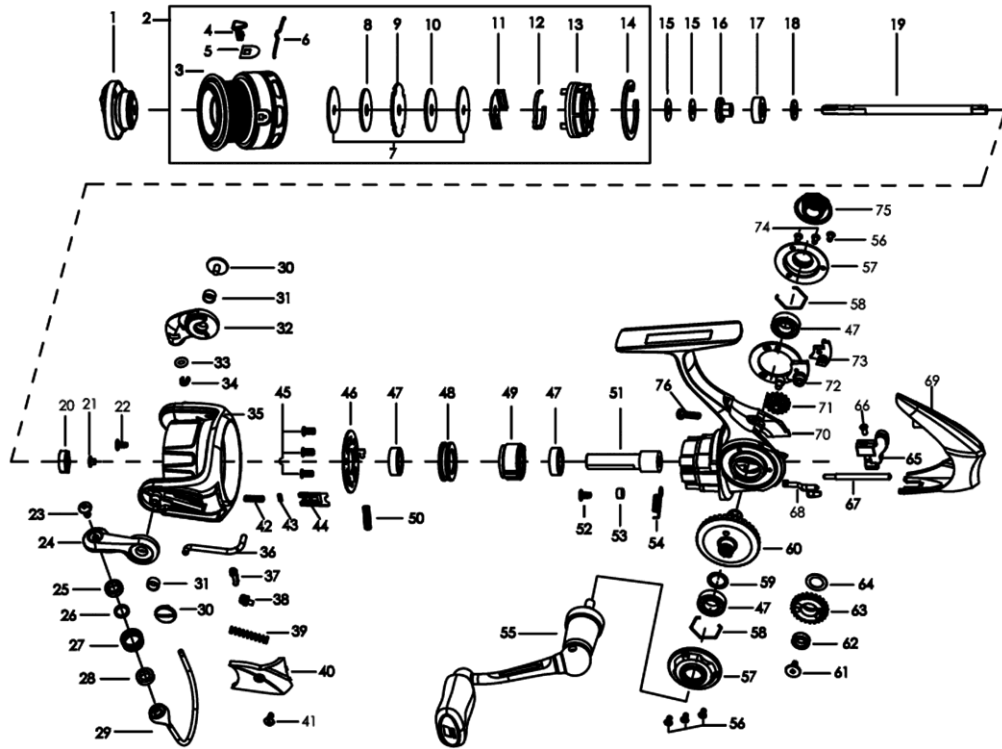

Xrossfield 2000SH

パーツID	パーツ名	価格	
1	1362874	DRAG KNOB ASSEMBLY	¥2,000
2	1362921	SPOOL ASSEMBLY	¥3,800
3	1362922	SPOOL	¥1,500
4	1252739	LINE CLIP (C)	¥200
5	1259476	LINE CLIP WASHER (C)	¥160
6	1257318	LINE CLIP SPRING (C)	¥200
7	1362877	KEYED WASHER	¥200
8	1085298	WASHER	¥50
9	1362878	SPOOL WASHER	¥200
10	1126305	DRAG WASHER	¥100
11	1257317	CLICKER HOLDER (C)	¥200
12	1256941	SPOOL CLICKER (C)	¥200
13	1256942	SPOOL BOTTOM (C)	¥300
14	1256943	RETAINING CLIP (C)	¥160
15	1178953	WASHER(T=0.5) (C)	¥160
16	1178954	SPARE ADJUSTMENT WASHER(T=0.3) (C)	¥160
17	1252698	MAINSHAFT SLEEVE (C)	¥300
18	1252753	BUSHING (C)	¥250
19	1252700	MAINSHAFT WASHER (C)	¥160
20	1362909	MAINSHAFT	¥800
21	1362910	ROTOR NUT	¥200
22	1259463	POM BUSHING (C)	¥160
23	1188428	SCREW (C)	¥160
24	1126261	SCREW	¥50
25	1362911	BAIL ARM	¥400
26	1252755	BRASS BUSHING (C)	¥200
27	1252756	POM BUSHING (C)	¥160
28	1252705	LINE ROLLER (C)	¥300
29	1112125	BALL BEARING	¥600
30	1362912	BAIL ASSEMBLY	¥1,000
31	1126379	SCREW	¥100
32	1188261	BUSHING (C)	¥160
33	1362913	BAIL HOLDER	¥400
34	1252708	O-RING (C)	¥160
35	1252707	E-CLIP (C)	¥160
36	1362914	ROTOR	¥1,400
37	1346975	TRIP BAR	¥200
38	1252713	TRIP LINKAGE	¥200
39	1126272	BAIL SLIDER	¥100
40	1119106	SPRING FOR C100UL/C300UL/C101/C301	¥50
41	1346981	BAIL ARM COVER	¥300
42	1126326	SCREW	¥50
43	1346982	SPRING	¥200
44	1206550	O-RING	
45	1346983	DAMPER HOLDER	¥300
46	1346959	SCREW	¥200
47	1346984	PINION COVER	¥400
48	1252717	BEARING 7X13X4 (C)	¥800
49	1252718	BEARING HOLDER (C)	¥400
50	1252719	CLUTCH ASSEMBLY (C)	¥800
51	1252716	CLUTCH SPRING (C)	¥160