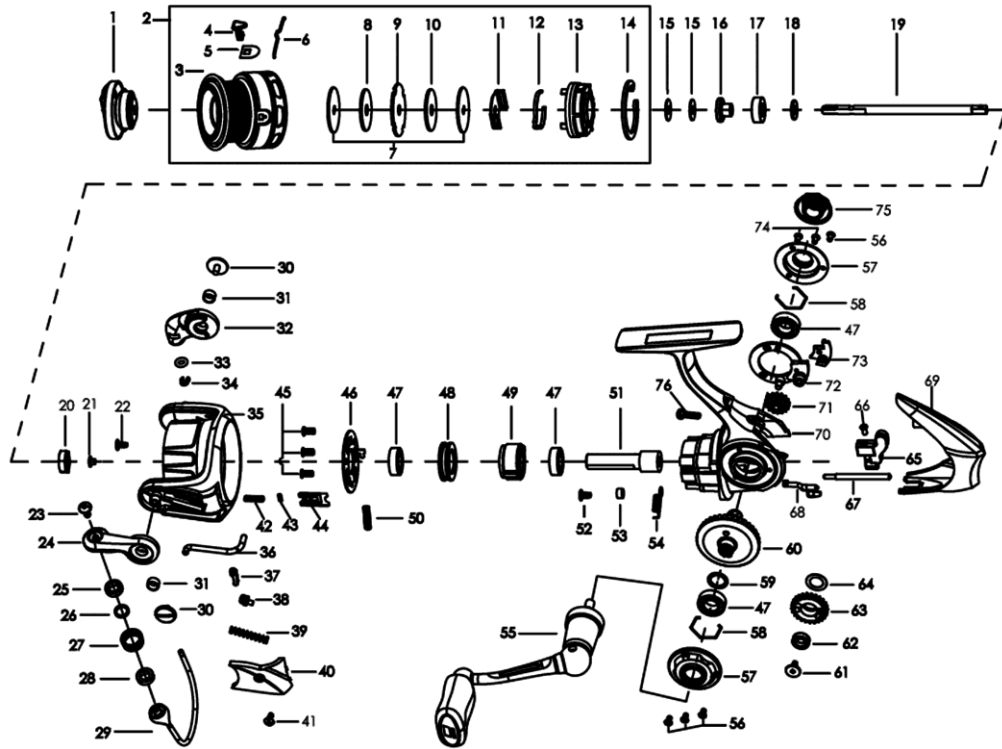

Xrossfield 2500S

パーツID	パーツ名	価格
1	1362923 DRAG KNOB ASSEMBLY	¥2,000
2	1362924 SPOOL ASSEMBLY	¥4,000
3	1362925 SPOOL	¥1,700
4	1252739 LINE CLIP (C)	¥200
5	1259476 LINE CLIP WASHER (C)	¥160
6	1252740 LINE CLIP SPRING (C)	¥200
7	1259459 KEYED WASHER (C)	¥200
8	1252752 FELT WASHER (C)	¥160
9	1259460 SPOOL WASHER (C)	¥200
10	1126368 WASHER	¥110
11	1252692 CLICKER HOLDER (C)	¥200
12	1252693 SPOOL CLICKER (C)	¥200
13	1252694 SPOOL BOTTOM (C)	¥300
14	1252696 RETAINING CLIP (C)	¥160
15	1178953 WASHER(T=0.5) (C)	¥160
16	1178954 SPARE ADJUSTMENT WASHER(T=0.3) (C)	¥160
17	1252698 MAINSHAFT SLEEVE (C)	¥300
18	1252753 BUSHING (C)	¥250
19	1252700 MAINSHAFT WASHER (C)	¥160
20	1259461 MAIN SHAFT (C)	¥800
21	1362910 ROTOR NUT	¥200
22	1259463 POM BUSHING (C)	¥160
23	1188428 SCREW (C)	¥160
24	1126261 SCREW	¥50
25	1362911 BAIL ARM	¥400
26	1252755 BRASS BUSHING (C)	¥200
27	1252756 POM BUSHING (C)	¥160
28	1252705 LINE ROLLER (C)	¥300
29	1112125 BALL BEARING	¥600
30	1362927 BAIL ASSEMBLY	¥1,000
31	1126379 SCREW	¥100
32	1188261 BUSHING (C)	¥160
33	1362913 BAIL HOLDER	¥400
34	1252708 O-RING (C)	¥160
35	1252707 E-CLIP (C)	¥160
36	1362929 ROTOR	
37	1347010 TRIP BAR	¥200
38	1252713 TRIP LINKAGE	¥200
39	1126272 BAIL SLIDER	¥100
40	1119106 SPRING FOR C100UL/C300UL/C101/C301	¥50
41	1346981 BAIL ARM COVER	¥300
42	1126326 SCREW	¥50
43	1346982 SPRING	¥200
44	1206550 O-RING	
45	1346983 DAMPER HOLDER	¥300
46	1346959 SCREW	¥200
47	1346984 PINION COVER	¥400
48	1252717 BEARING 7X13X4 (C)	¥800
49	1252718 BEARING HOLDER (C)	¥400
50	1252719 CLUTCH ASSEMBLY (C)	¥800
51	1252716 CLUTCH SPRING (C)	¥160