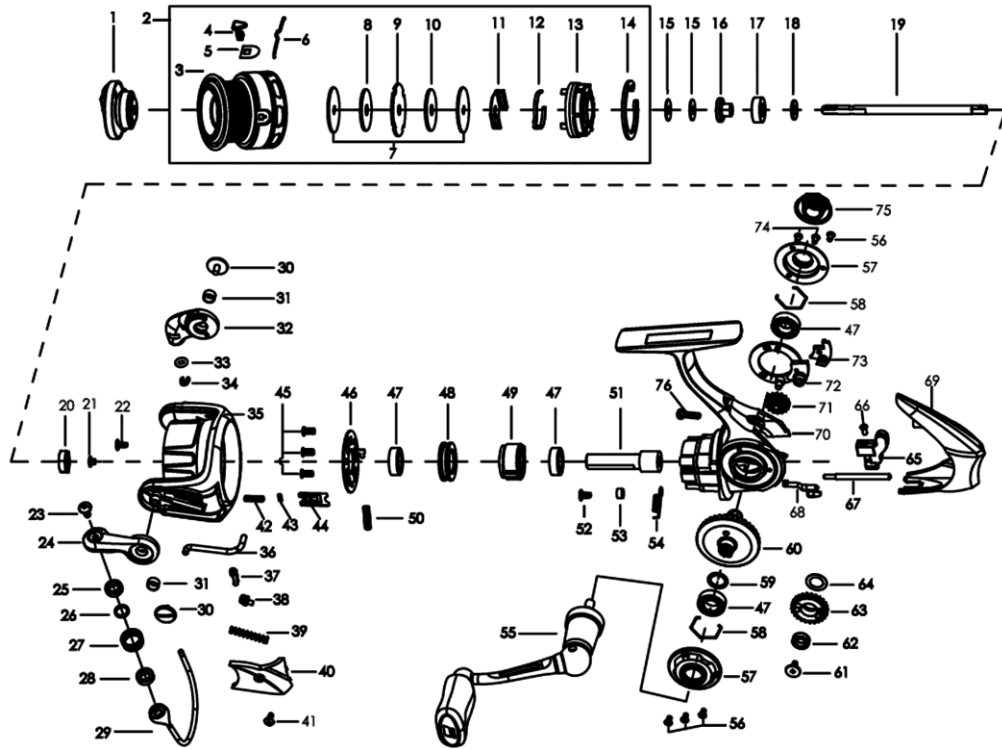

Xrossfield 2500SH

パーツID	パーツ名	価格
1	1362923 DRAG KNOB ASSEMBLY	¥2,000
2	1362933 SPOOL ASSEMBLY	¥4,000
3	1362934 SPOOL	¥1,700
4	1252739 LINE CLIP (C)	¥200
5	1259476 LINE CLIP WASHER (C)	¥160
6	1252740 LINE CLIP SPRING (C)	¥200
7	1259459 KEYED WASHER (C)	¥200
8	1252752 FELT WASHER (C)	¥160
9	1259460 SPOOL WASHER (C)	¥200
10	1126368 WASHER	¥110
11	1252692 CLICKER HOLDER (C)	¥200
12	1252693 SPOOL CLICKER (C)	¥200
13	1252694 SPOOL BOTTOM (C)	¥300
14	1252696 RETAINING CLIP (C)	¥160
15	1178953 WASHER(T=0.5) (C)	¥160
16	1178954 SPARE ADJUSTMENT WASHER(T=0.3) (C)	¥160
17	1252698 MAINSHAFT SLEEVE (C)	¥300
18	1252753 BUSHING (C)	¥250
19	1252700 MAINSHAFT WASHER (C)	¥160
20	1259461 MAIN SHAFT (C)	¥800
21	1362910 ROTOR NUT	¥200
22	1259463 POM BUSHING (C)	¥160
23	1188428 SCREW (C)	¥160
24	1126261 SCREW	¥50
25	1362911 BAIL ARM	¥400
26	1252755 BRASS BUSHING (C)	¥200
27	1252756 POM BUSHING (C)	¥160
28	1252705 LINE ROLLER (C)	¥300
29	1112125 BALL BEARING	¥600
30	1362927 BAIL ASSEMBLY	¥1,000
31	1126379 SCREW	¥100
32	1188261 BUSHING (C)	¥160
33	1362913 BAIL HOLDER	¥400
34	1252708 O-RING (C)	¥160
35	1252707 E-CLIP (C)	¥160
36	1362929 ROTOR	
37	1347010 TRIP BAR	¥200
38	1252713 TRIP LINKAGE	¥200
39	1126272 BAIL SLIDER	¥100
40	1119106 SPRING FOR C100UL/C300UL/C101/C301	¥50
41	1346981 BAIL ARM COVER	¥300
42	1126326 SCREW	¥50
43	1346982 SPRING	¥200
44	1206550 O-RING	
45	1346983 DAMPER HOLDER	¥300
46	1346959 SCREW	¥200
47	1346984 PINION COVER	¥400
48	1252717 BEARING 7X13X4 (C)	¥800
49	1252718 BEARING HOLDER (C)	¥400
50	1252719 CLUTCH ASSEMBLY (C)	¥800
51	1252716 CLUTCH SPRING (C)	¥160